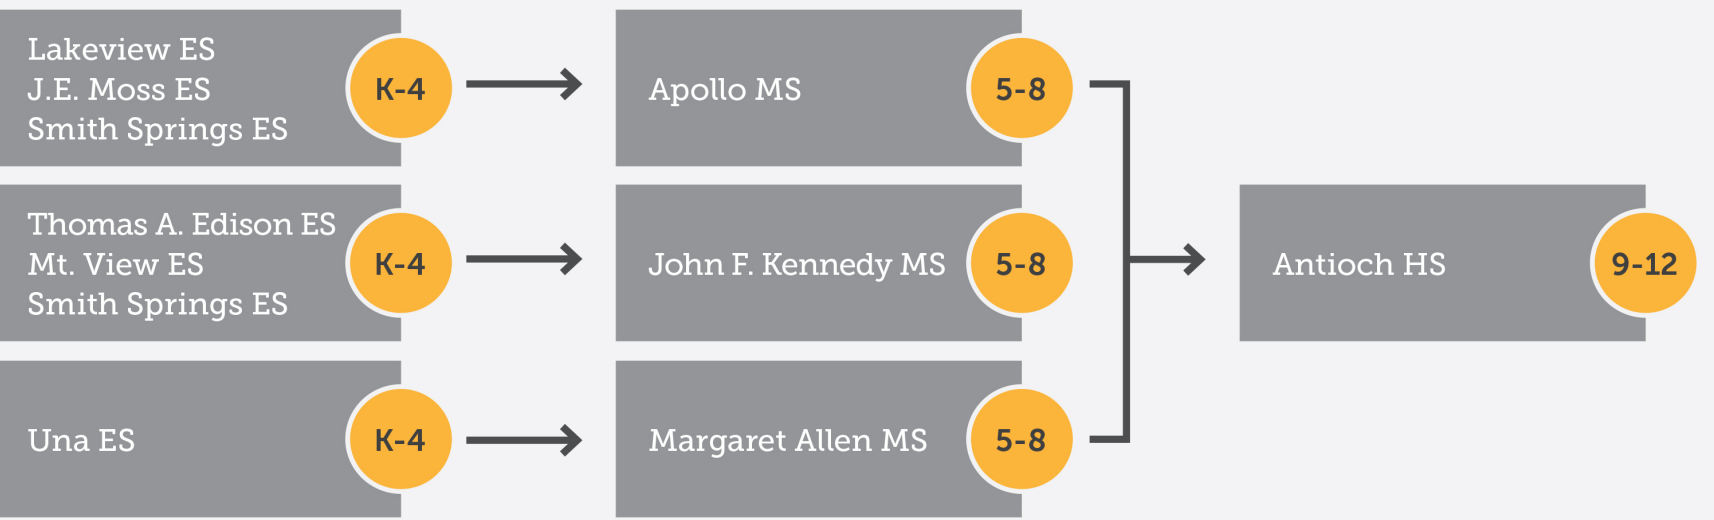

ANTIOCH CLUSTER

- County Boundary
- Zoned Apollo MS
- Zoned JFK MS

SCHOOLS by TIER

- Elementary School
- Middle School
- High School

This map was produced by - MNPS Student Assignment