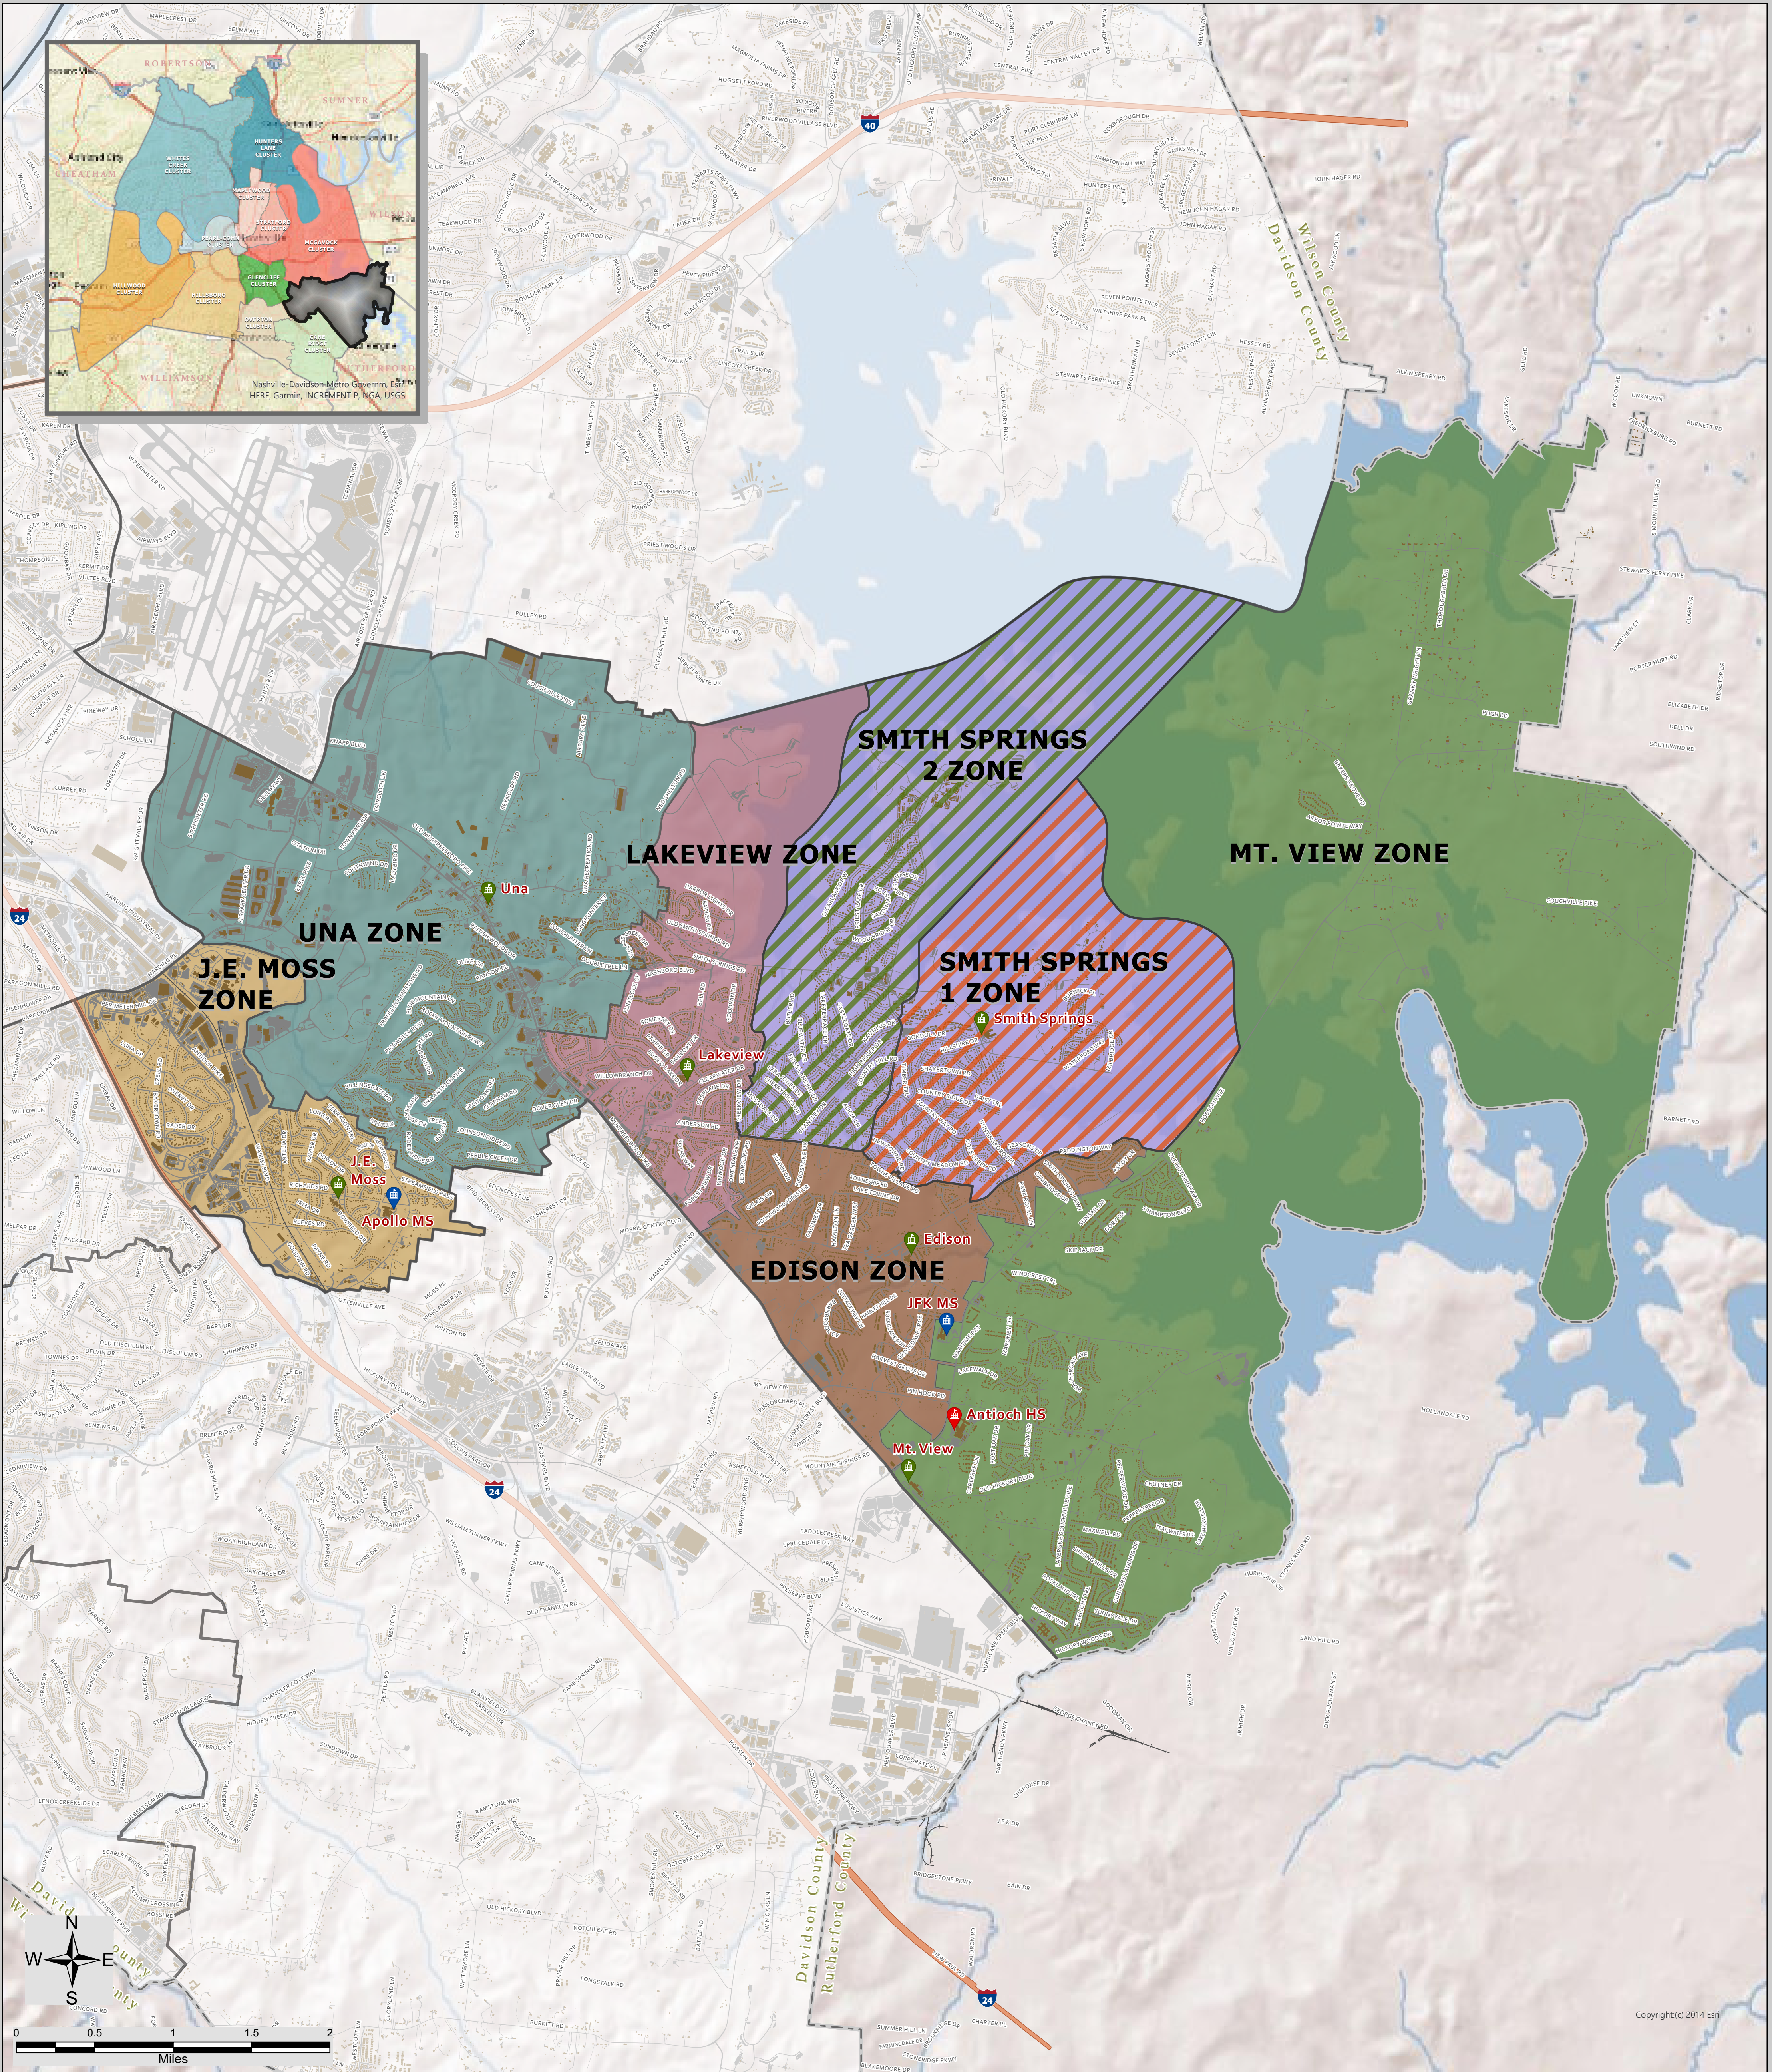

ANTIOCH CLUSTER

2021-22