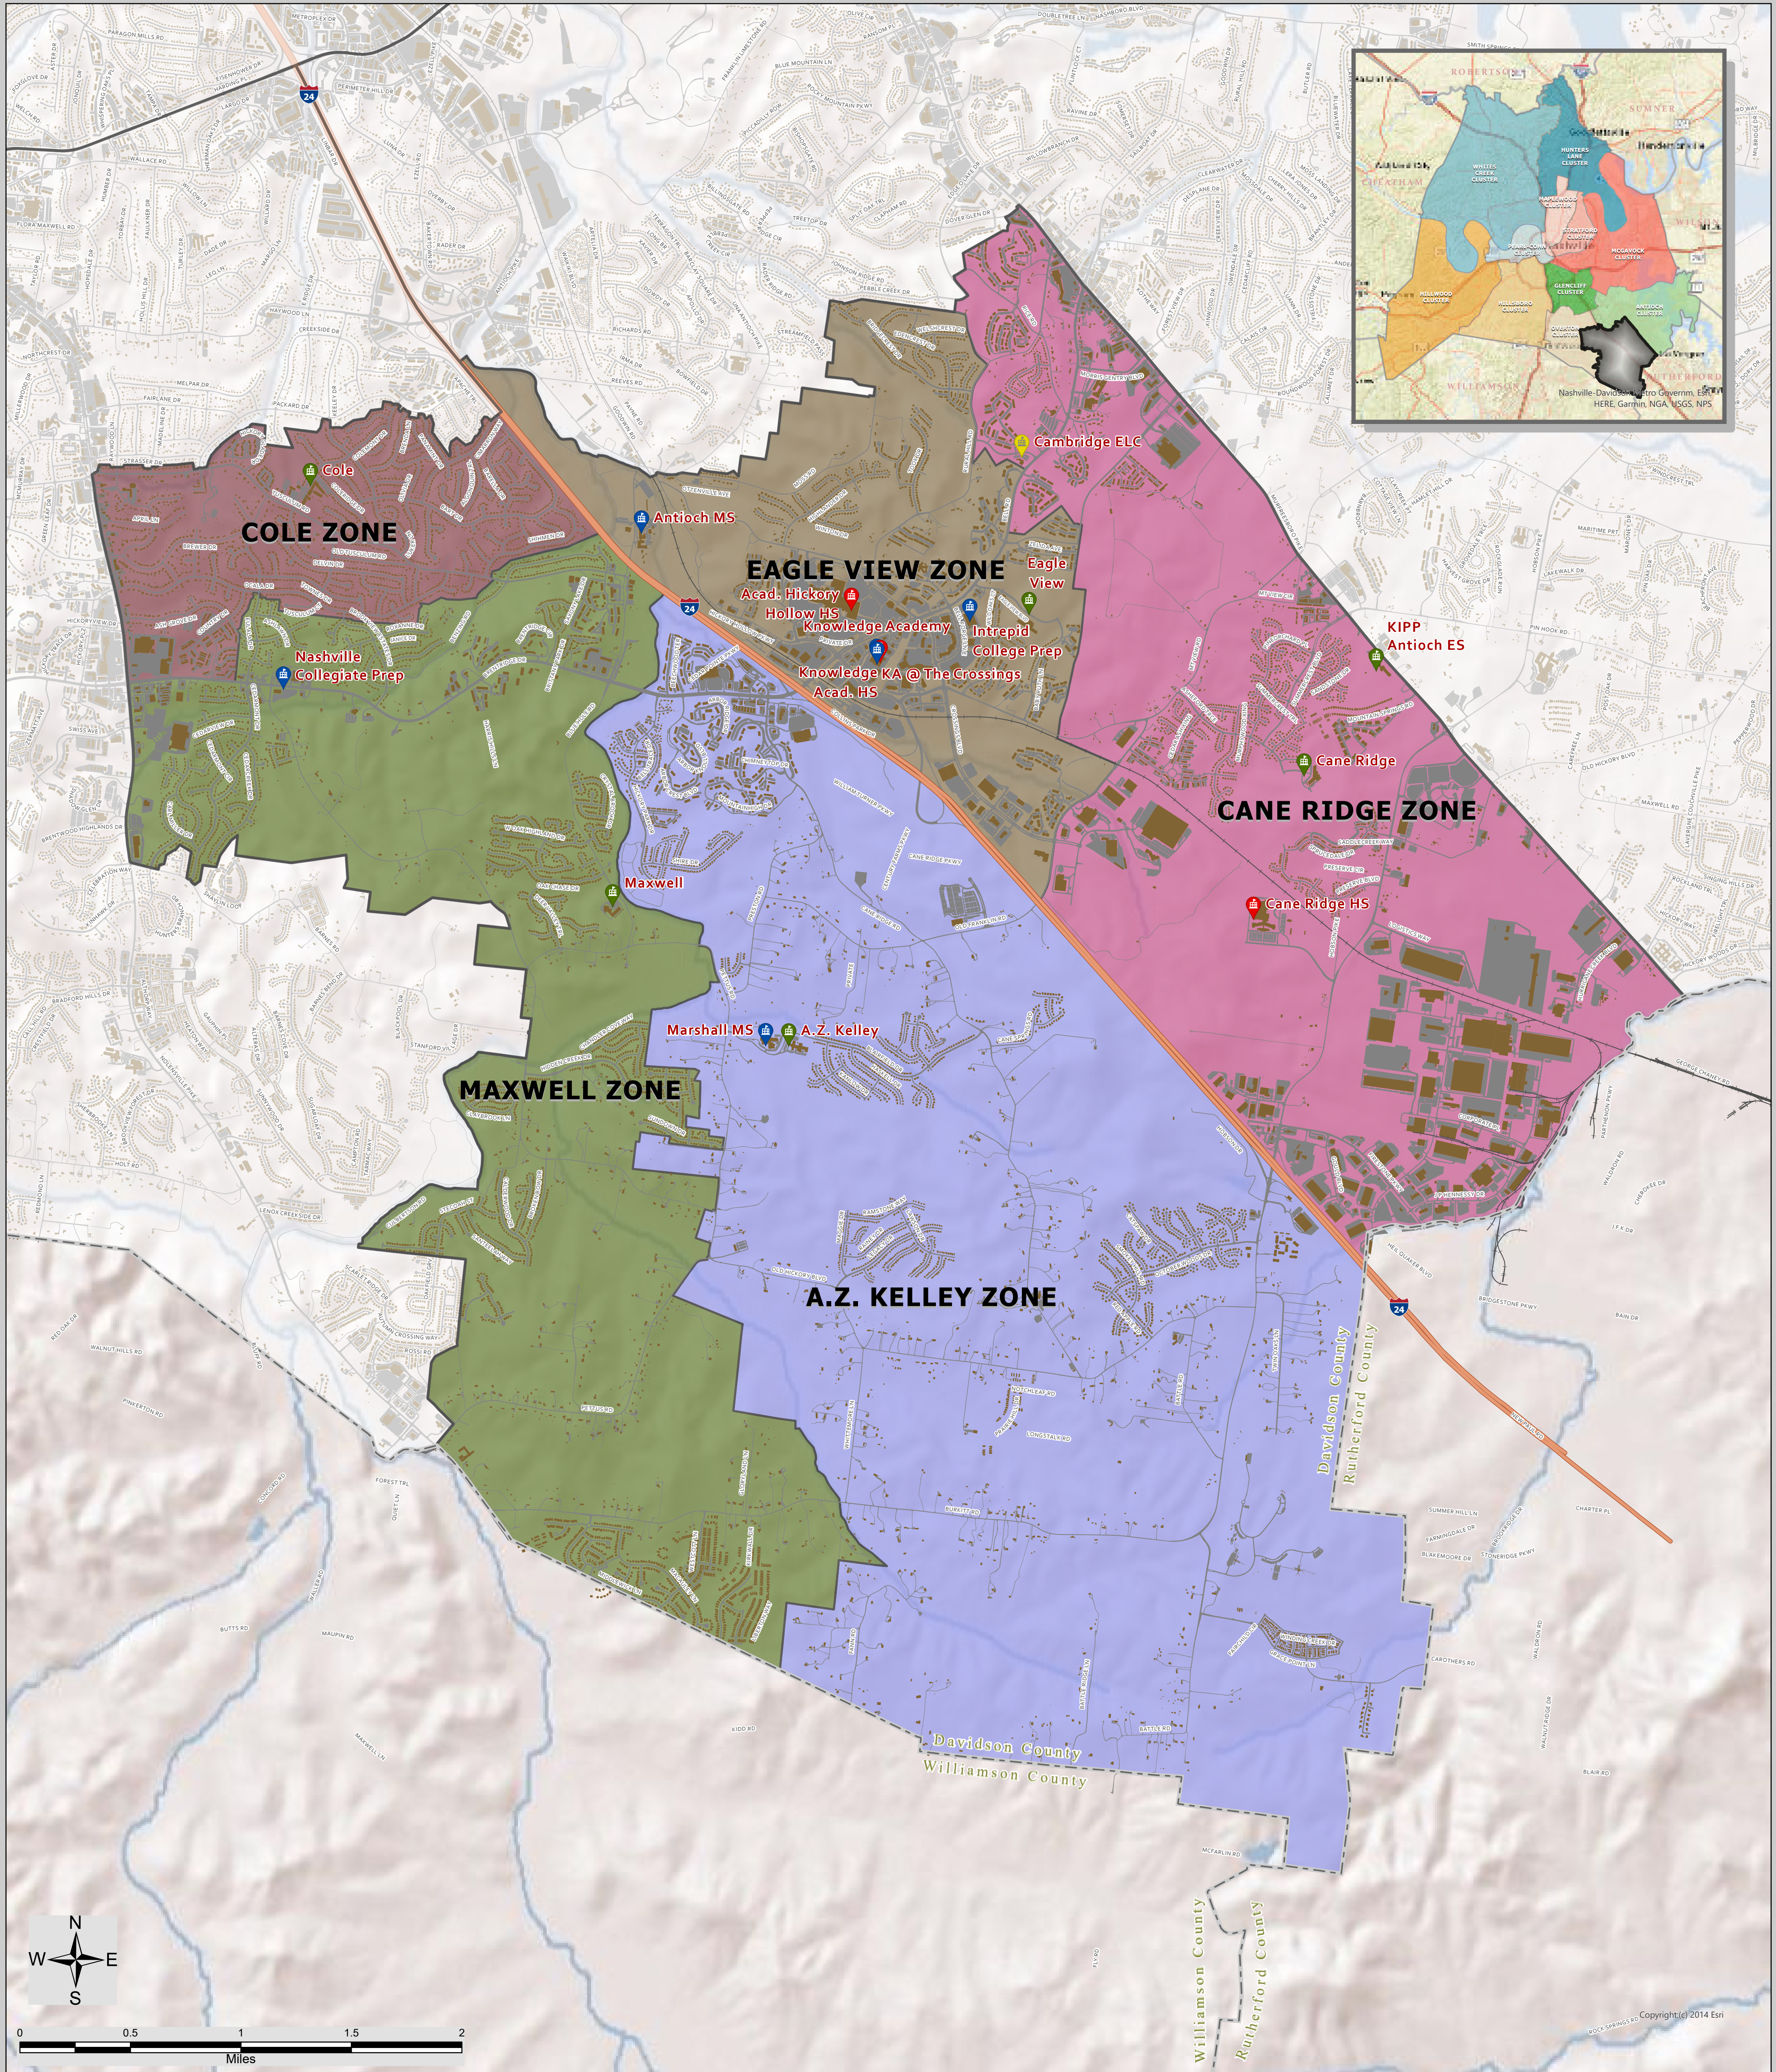

CANE RIDGE CLUSTER

2021-22