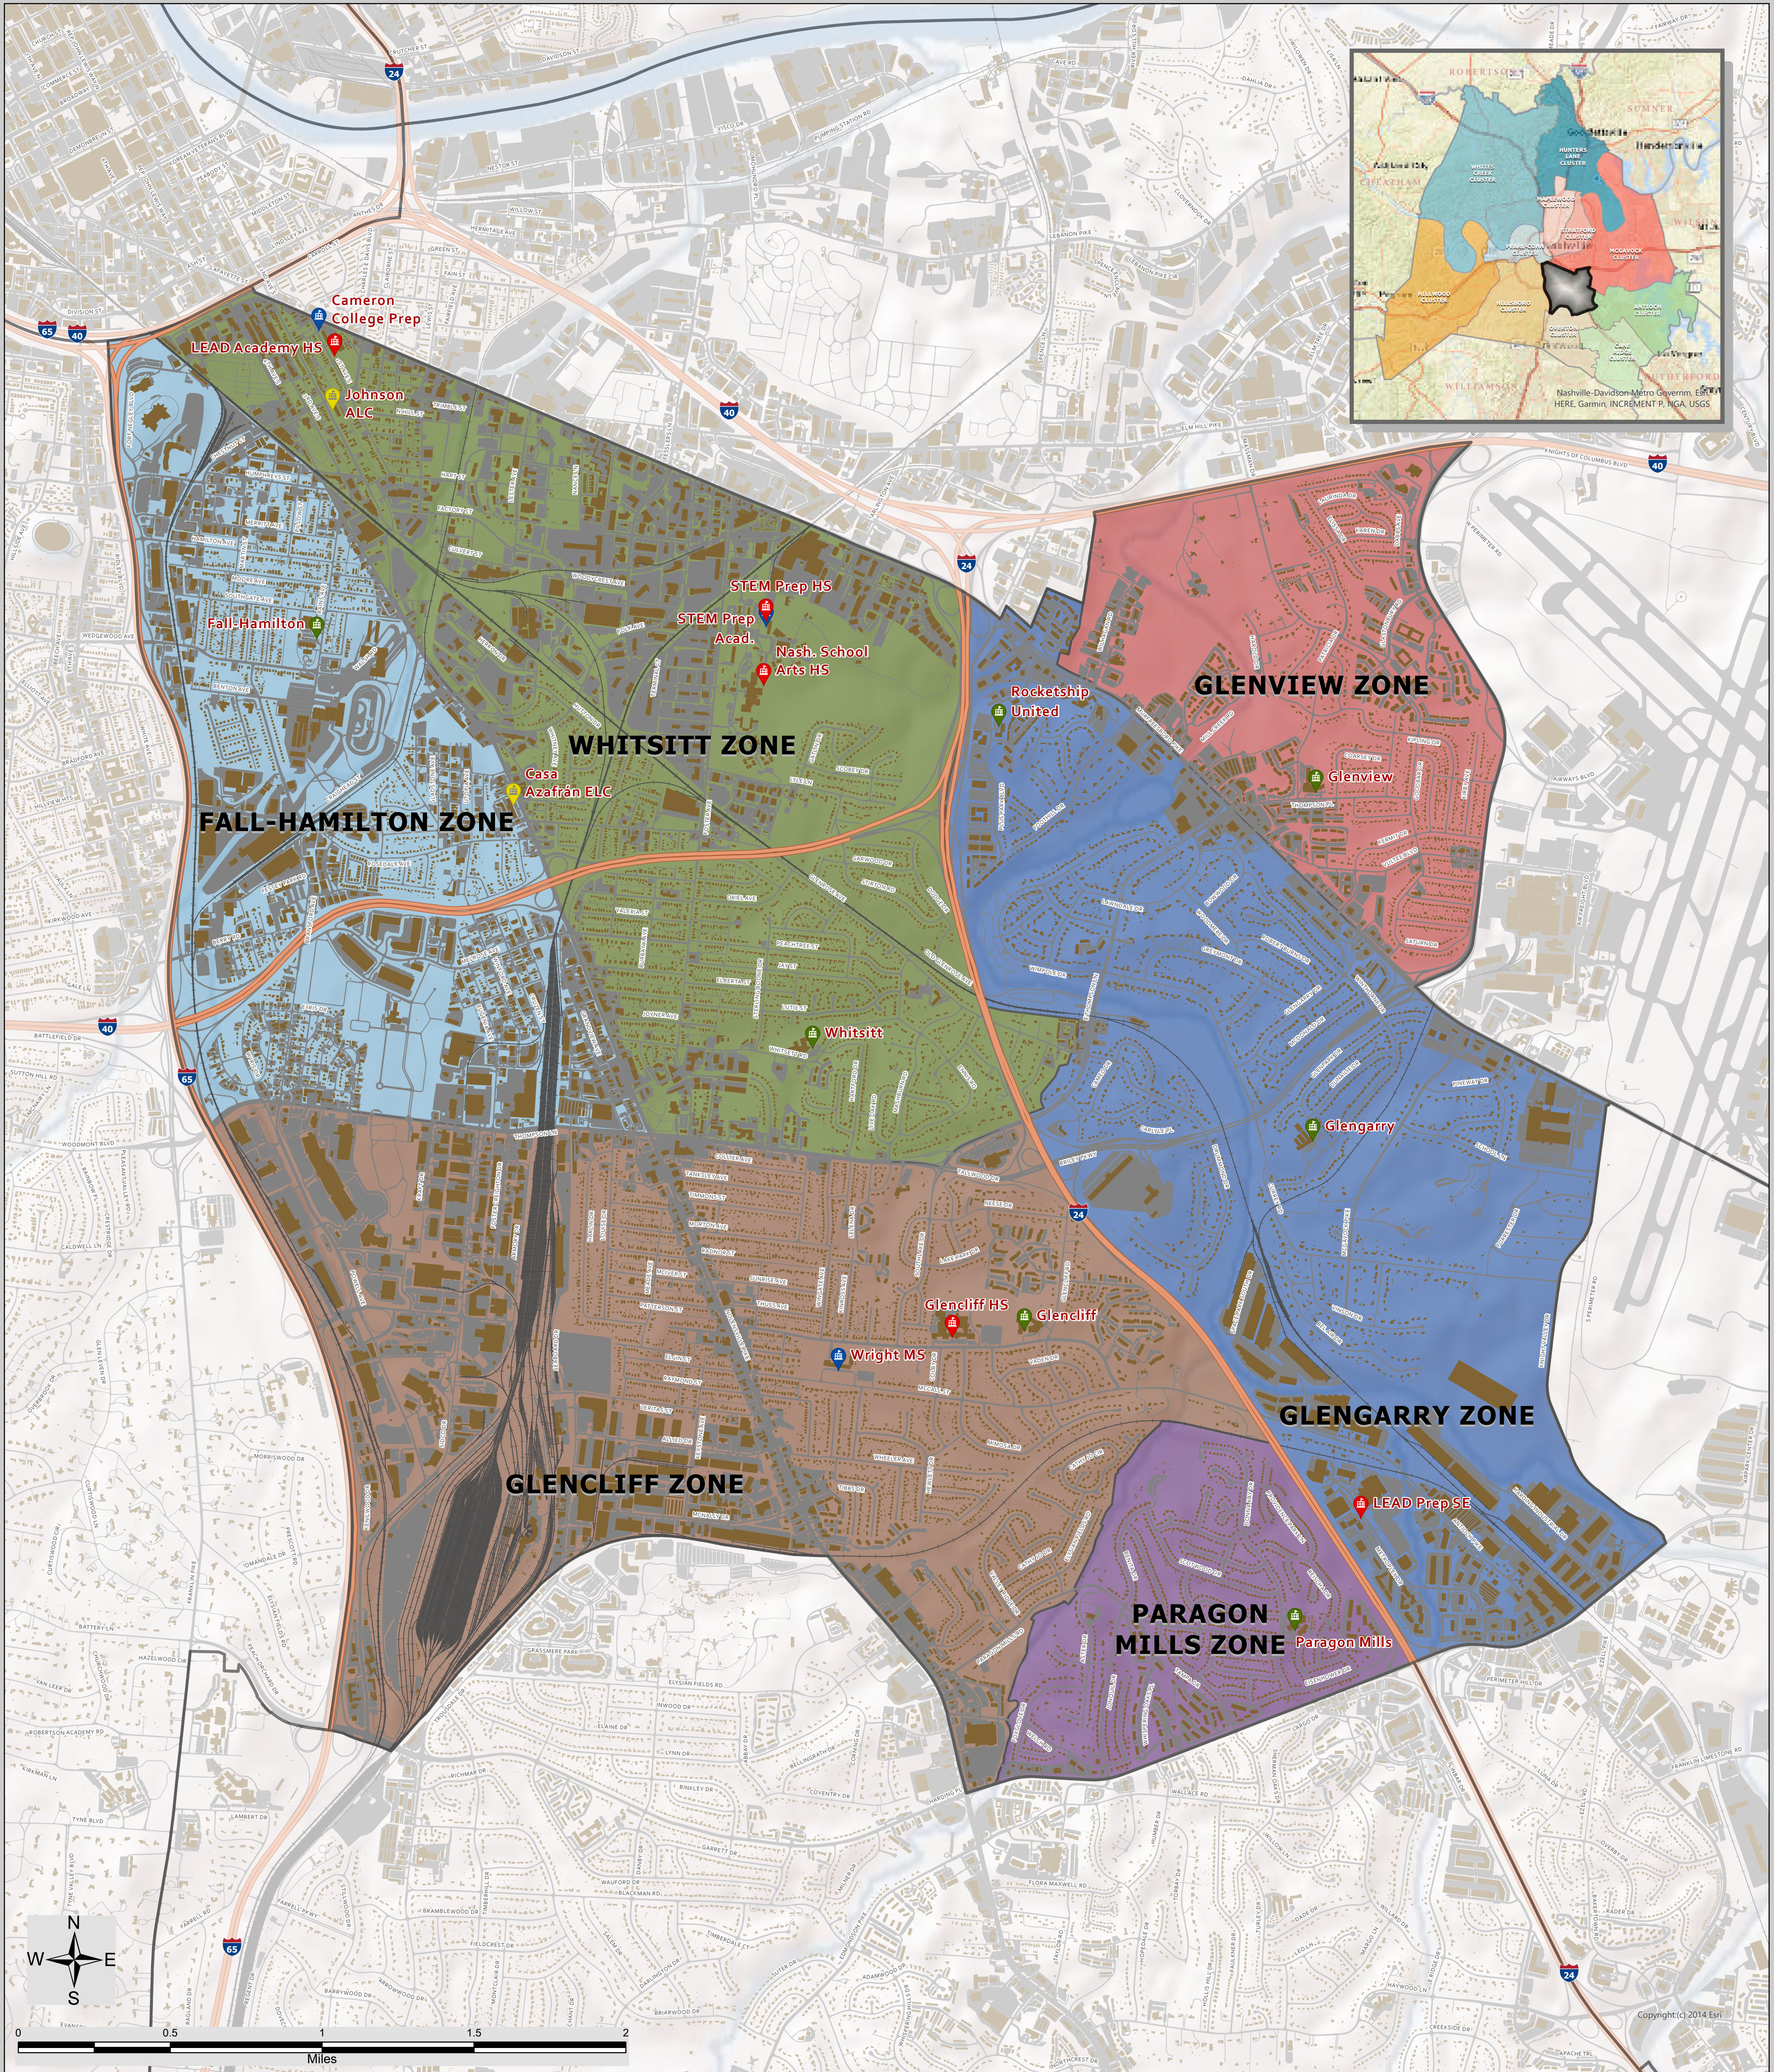

GLENCLIFF CLUSTER

2021-22