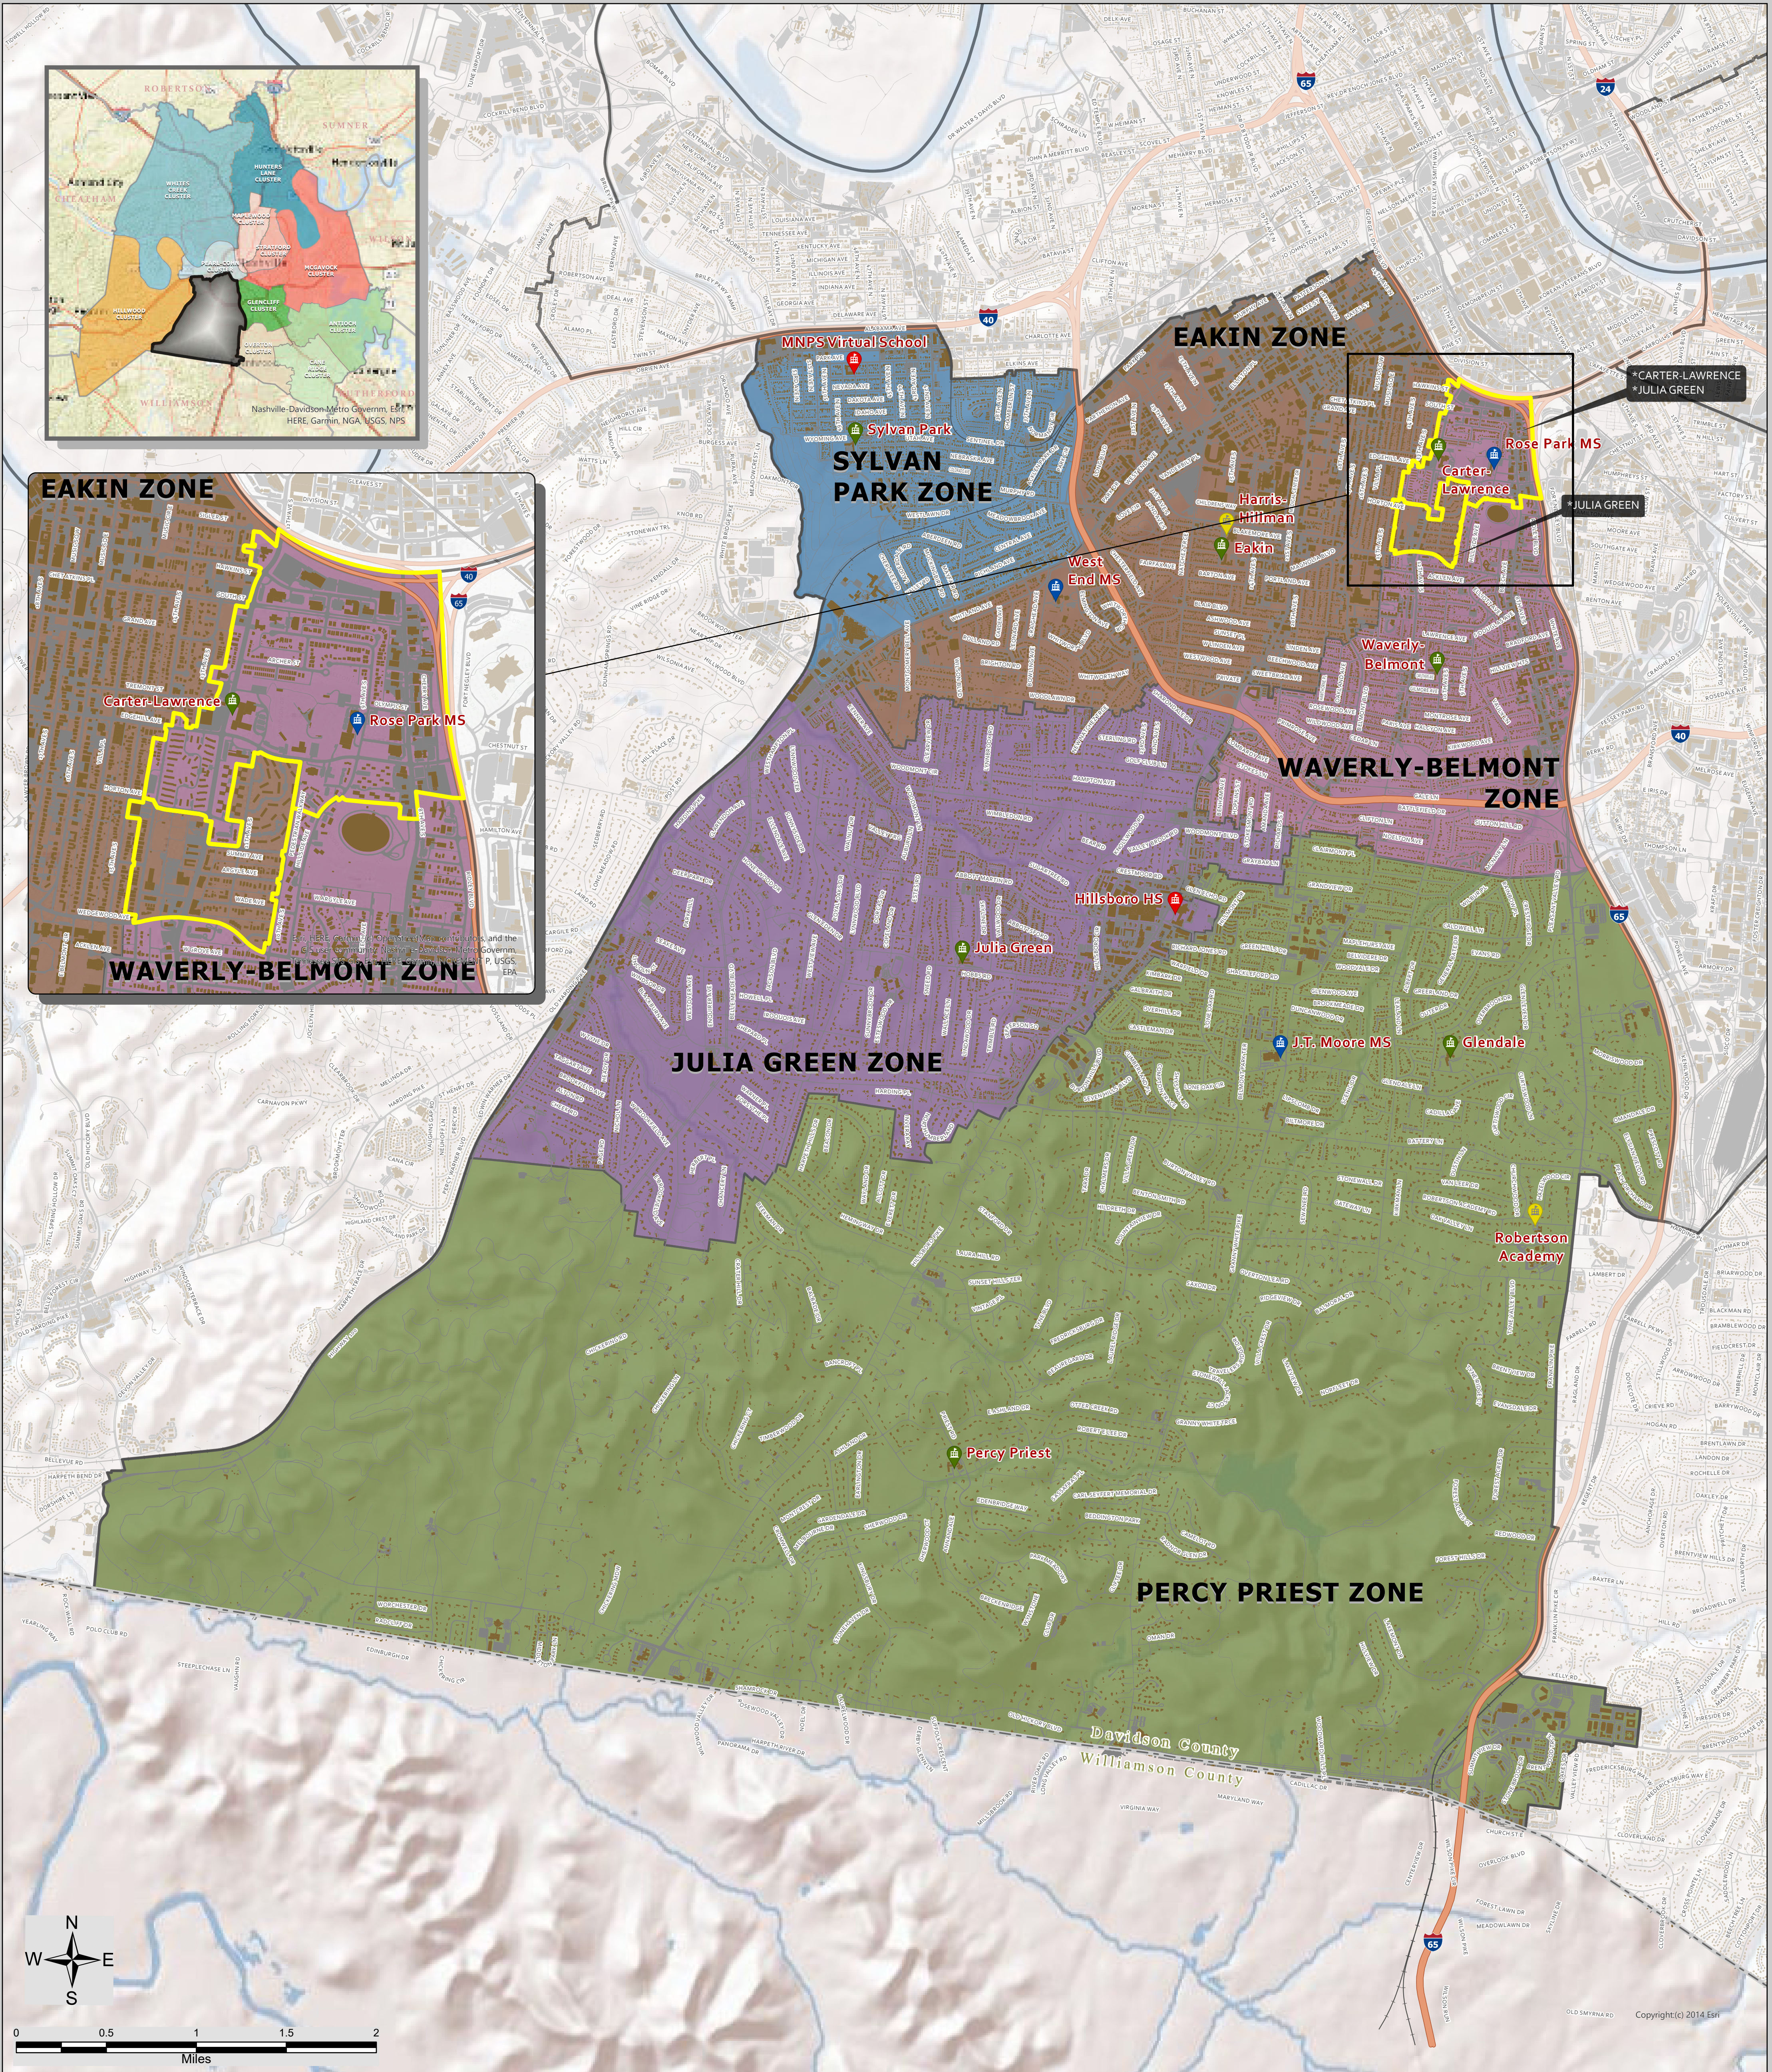

HILLSBORO CLUSTER

2021-22