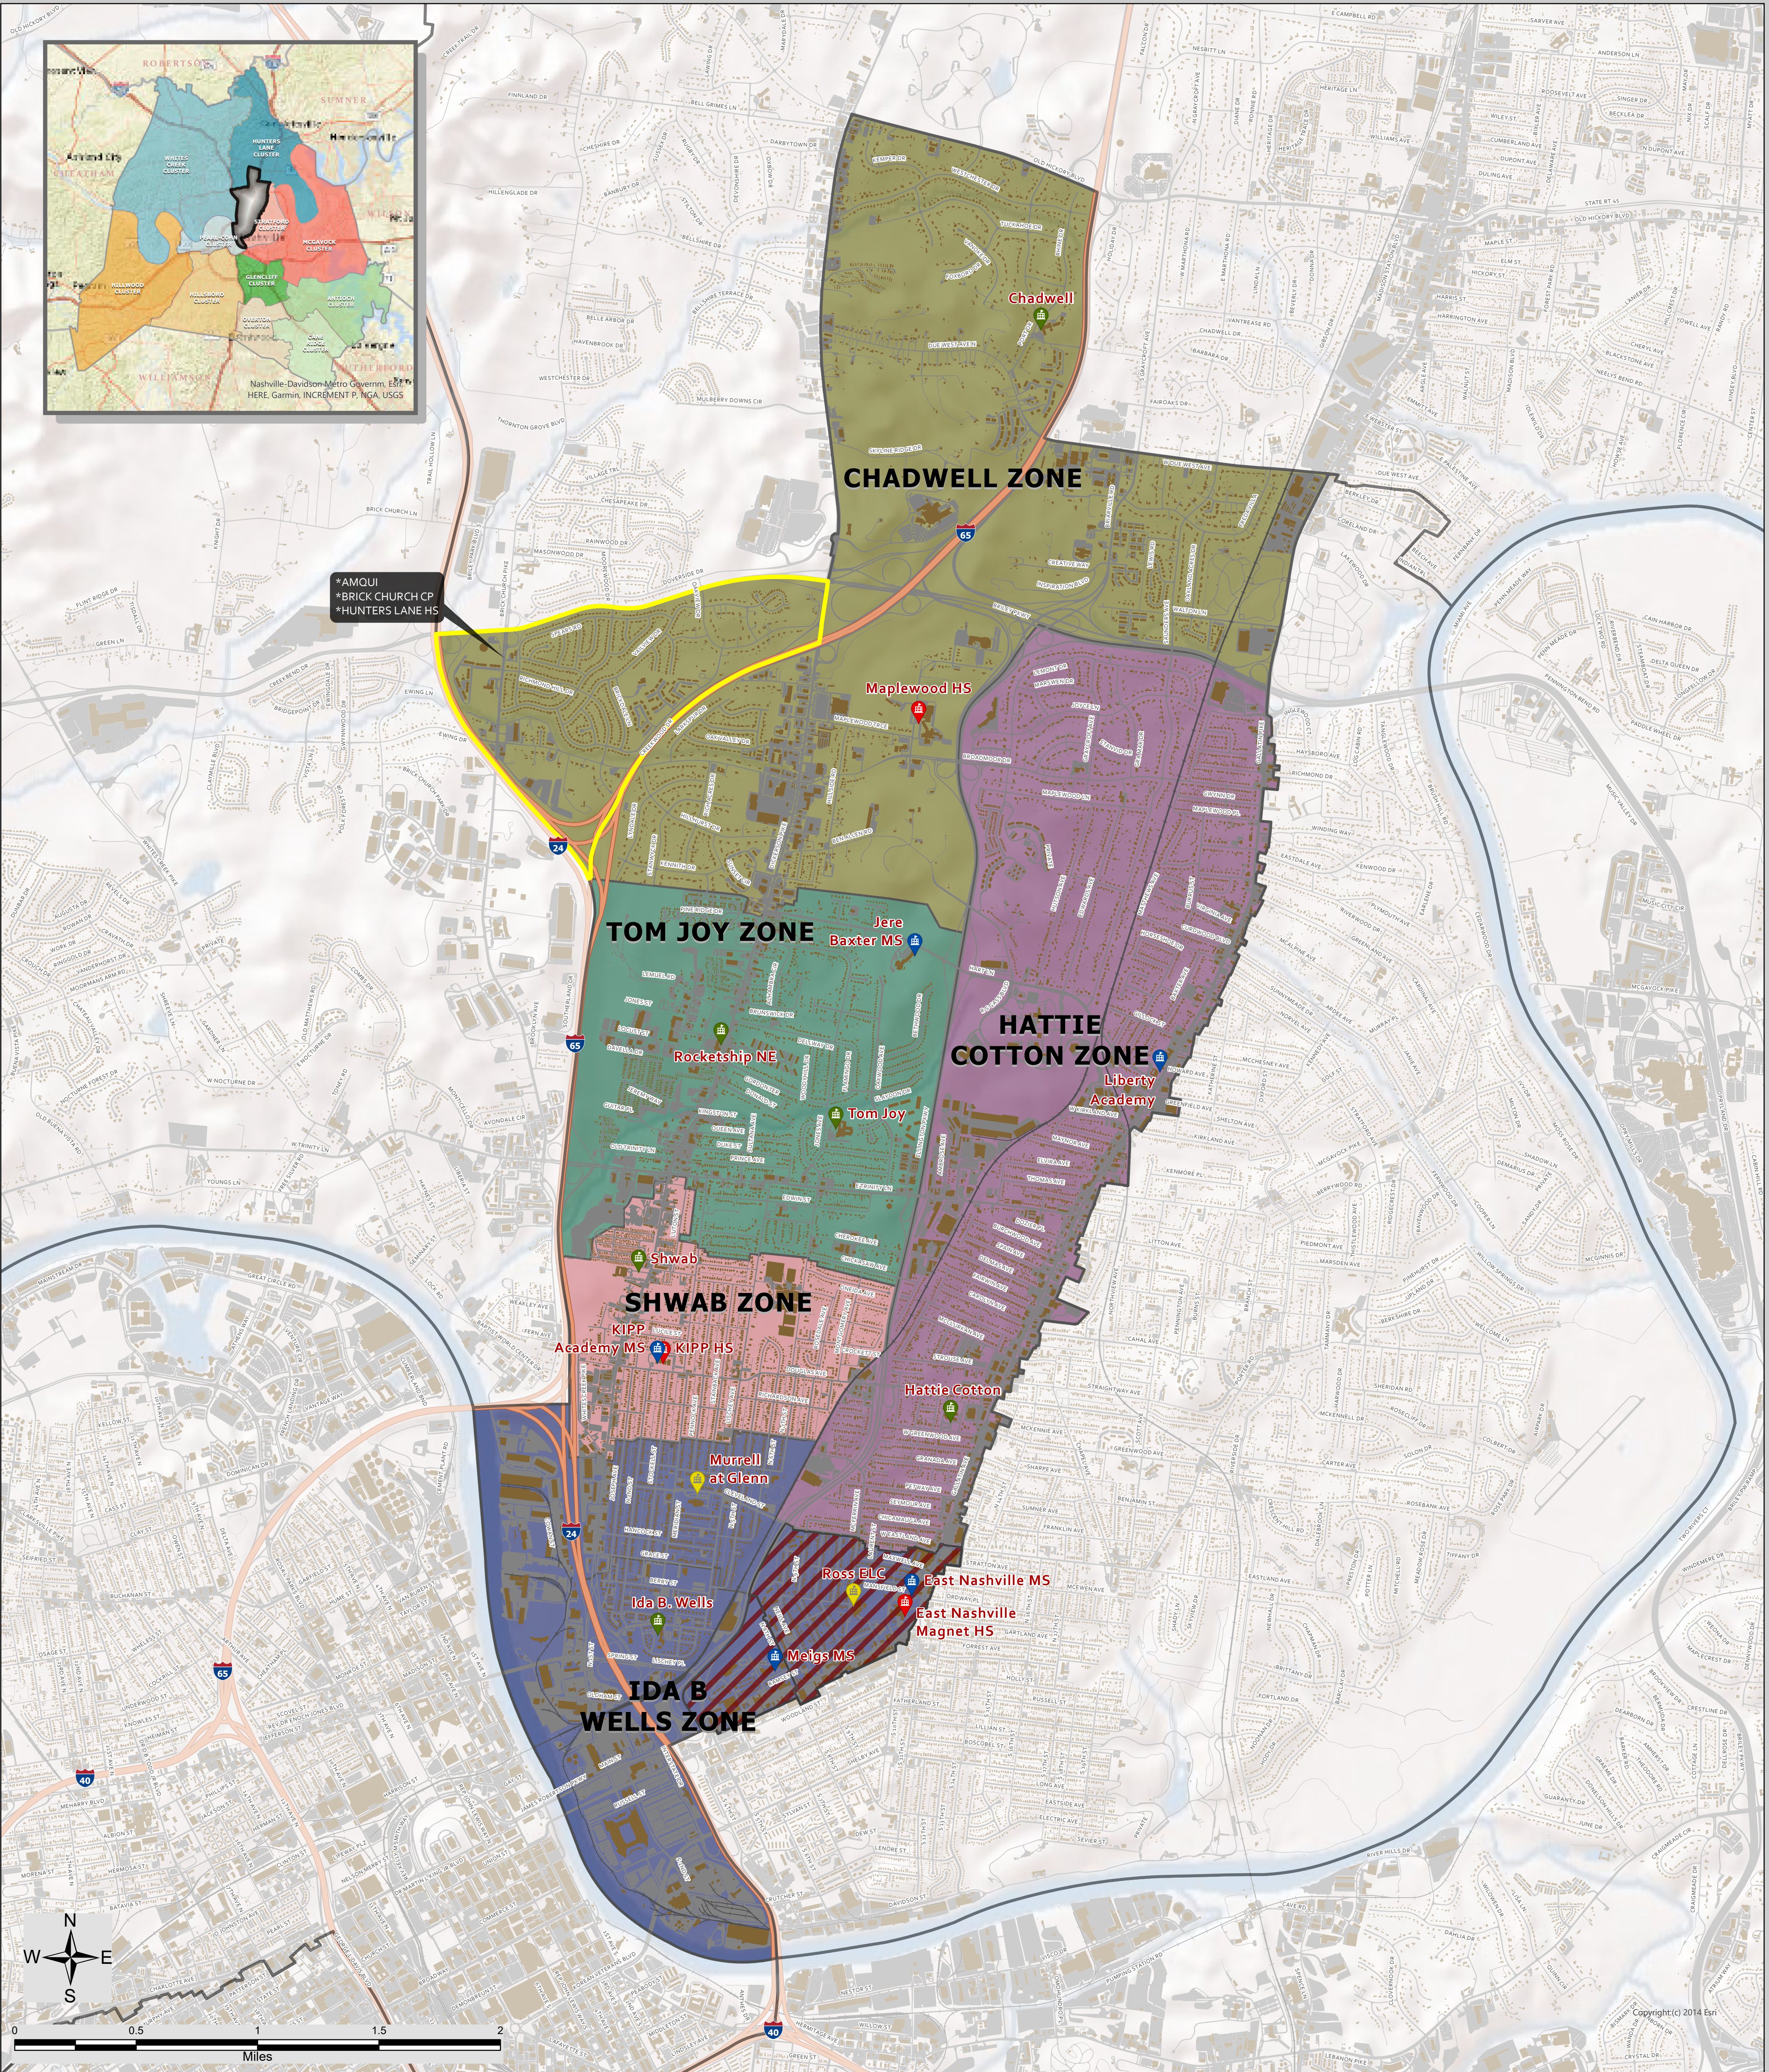

MAPLEWOOD CLUSTER

2021-22

MAPLEWOOD CLUSTER

1. **CHARTER SCHOOLS**
2. KIPP Academy Nashville MS
   - KIPP Nashville Collegiate HS
   - Liberty Collegiate Academy
   - Rocketship Nashville Northeast ES
3. **NON-ZONED SCHOOLS**
4. Ross Early Learning Center
   - East Nashville MS
   - East Nashville HS
   - Meigs MS
   - Murrell School

1. Zoned Option
   - County Boundary
   - Zoned Stratford STEM
2. **SCHOOLS by TIER**
3. Elementary School
   - Middle School
   - High School
   - Special

This map was produced by - MNPS Student Assignment