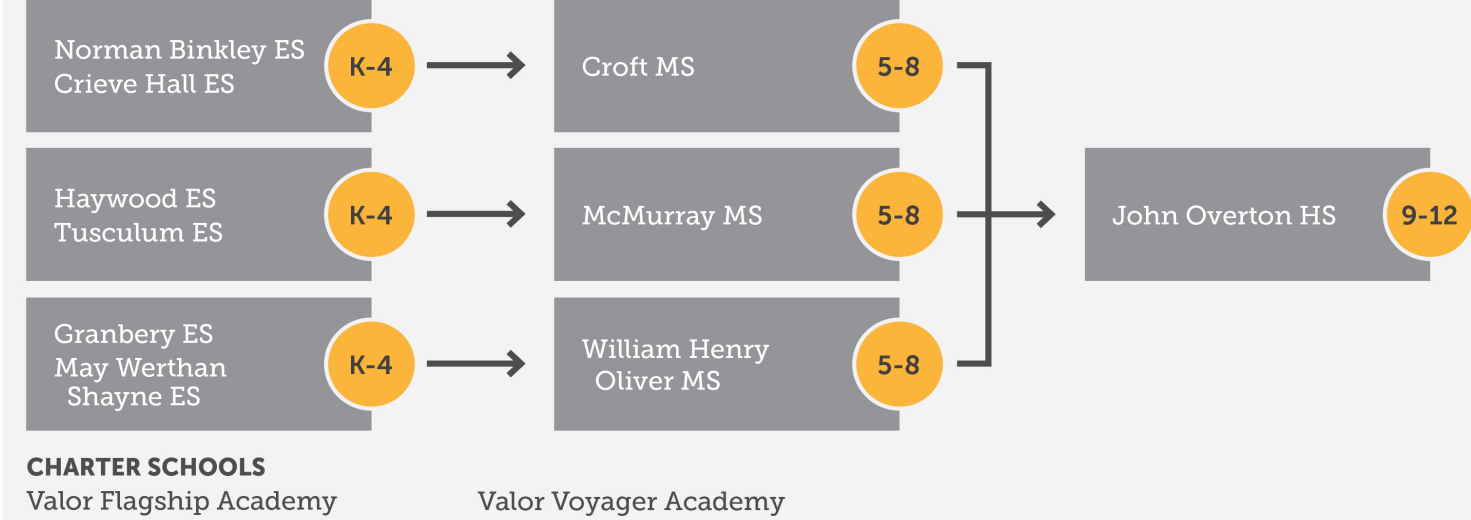

OVERTON CLUSTER

- County Boundary
- **SCHOOLS by TIER**
- Elementary School
- Middle School
- High School

This map was produced by -
MNPS Student Assignment