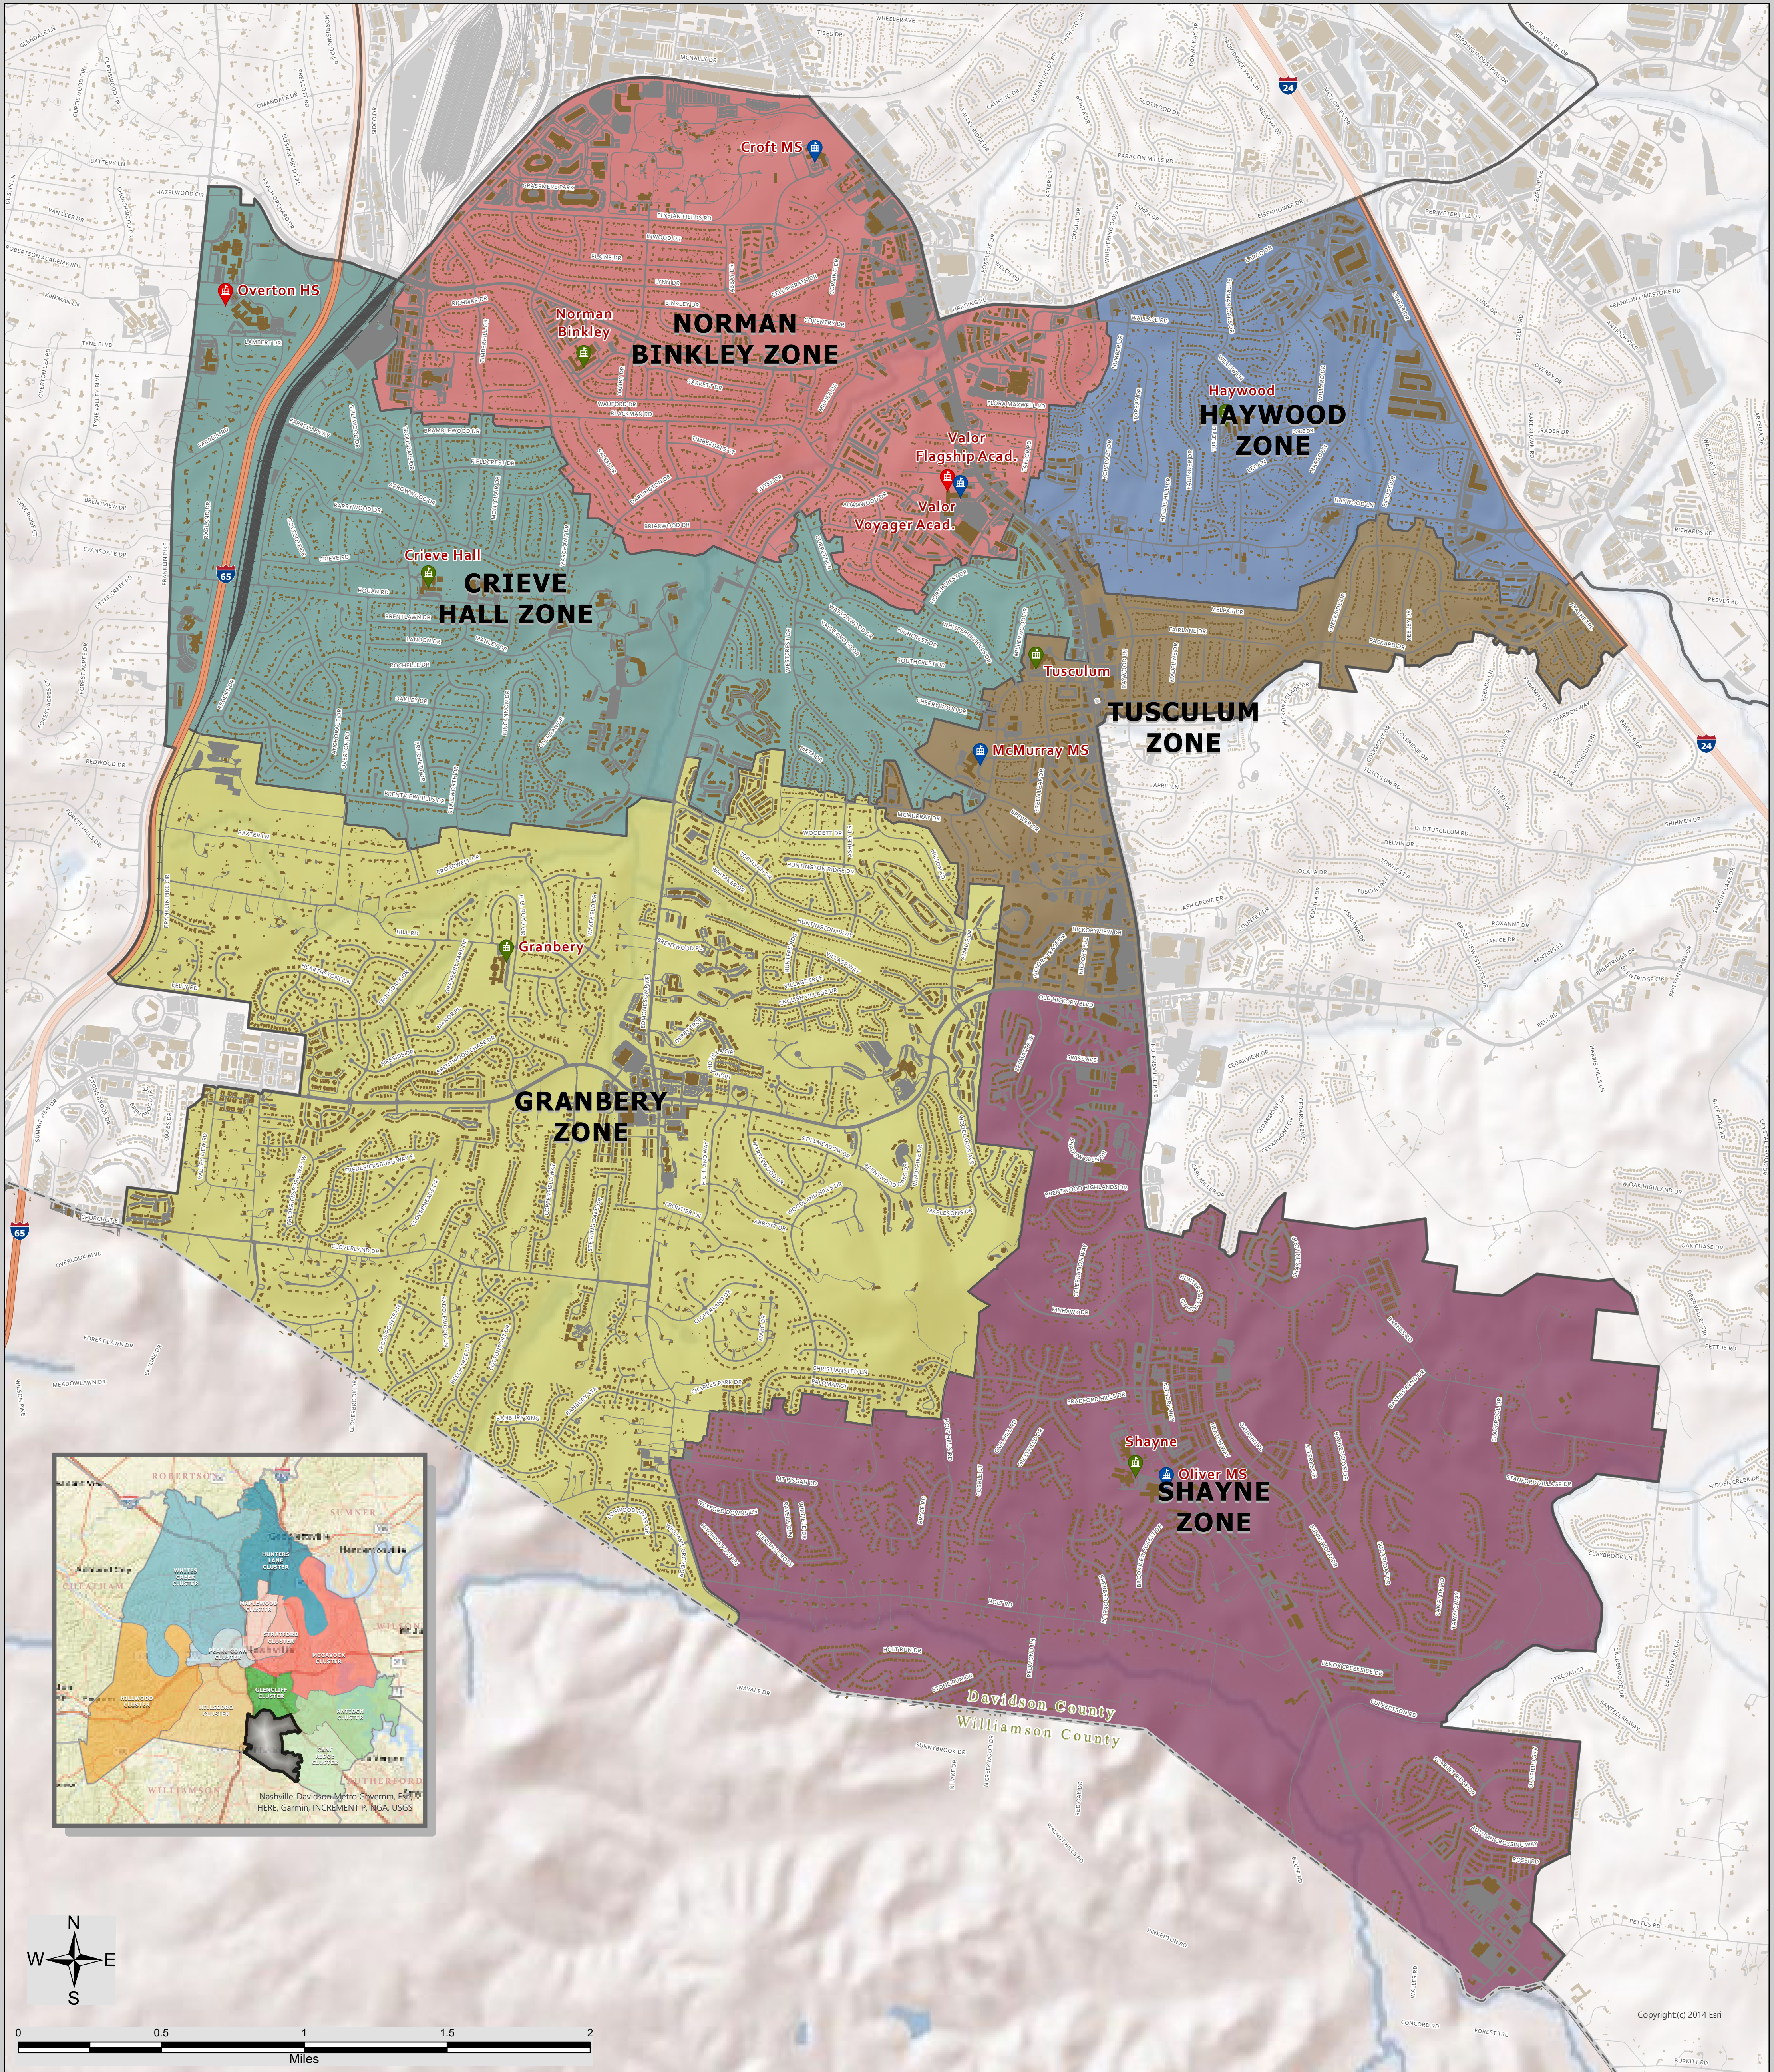

OVERTON CLUSTER

2021-22