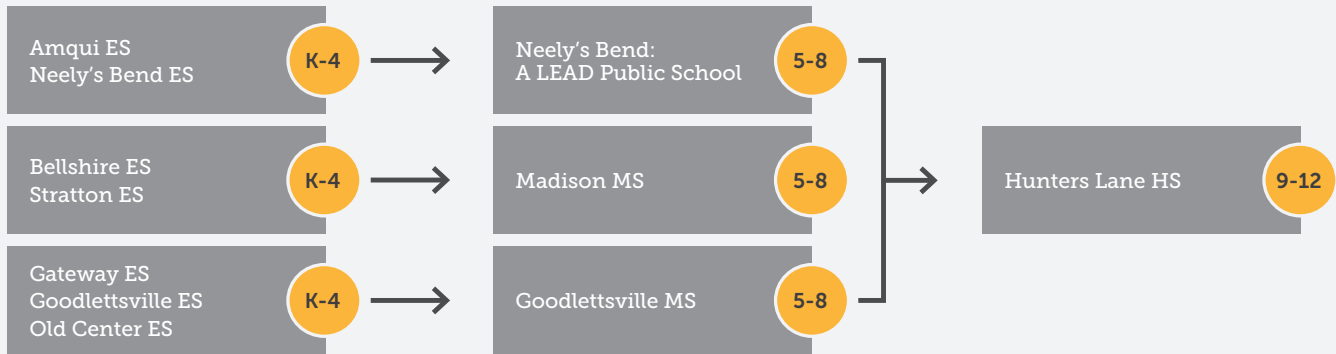

# PATHWAYS FOR MNPS SCHOOLS 2021-2022

## NORTHWEST QUADRANT

### HUNTERS LANE CLUSTER

**CHARTER SCHOOLS**

- RePublic HS
- Smithson Craighead Academy