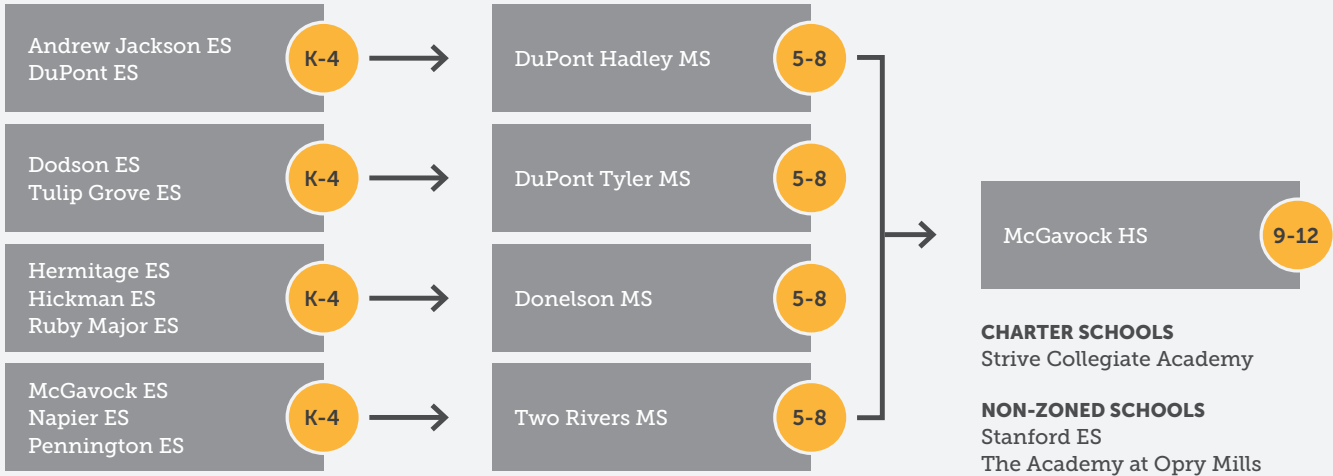

MCGAVOCK CLUSTER