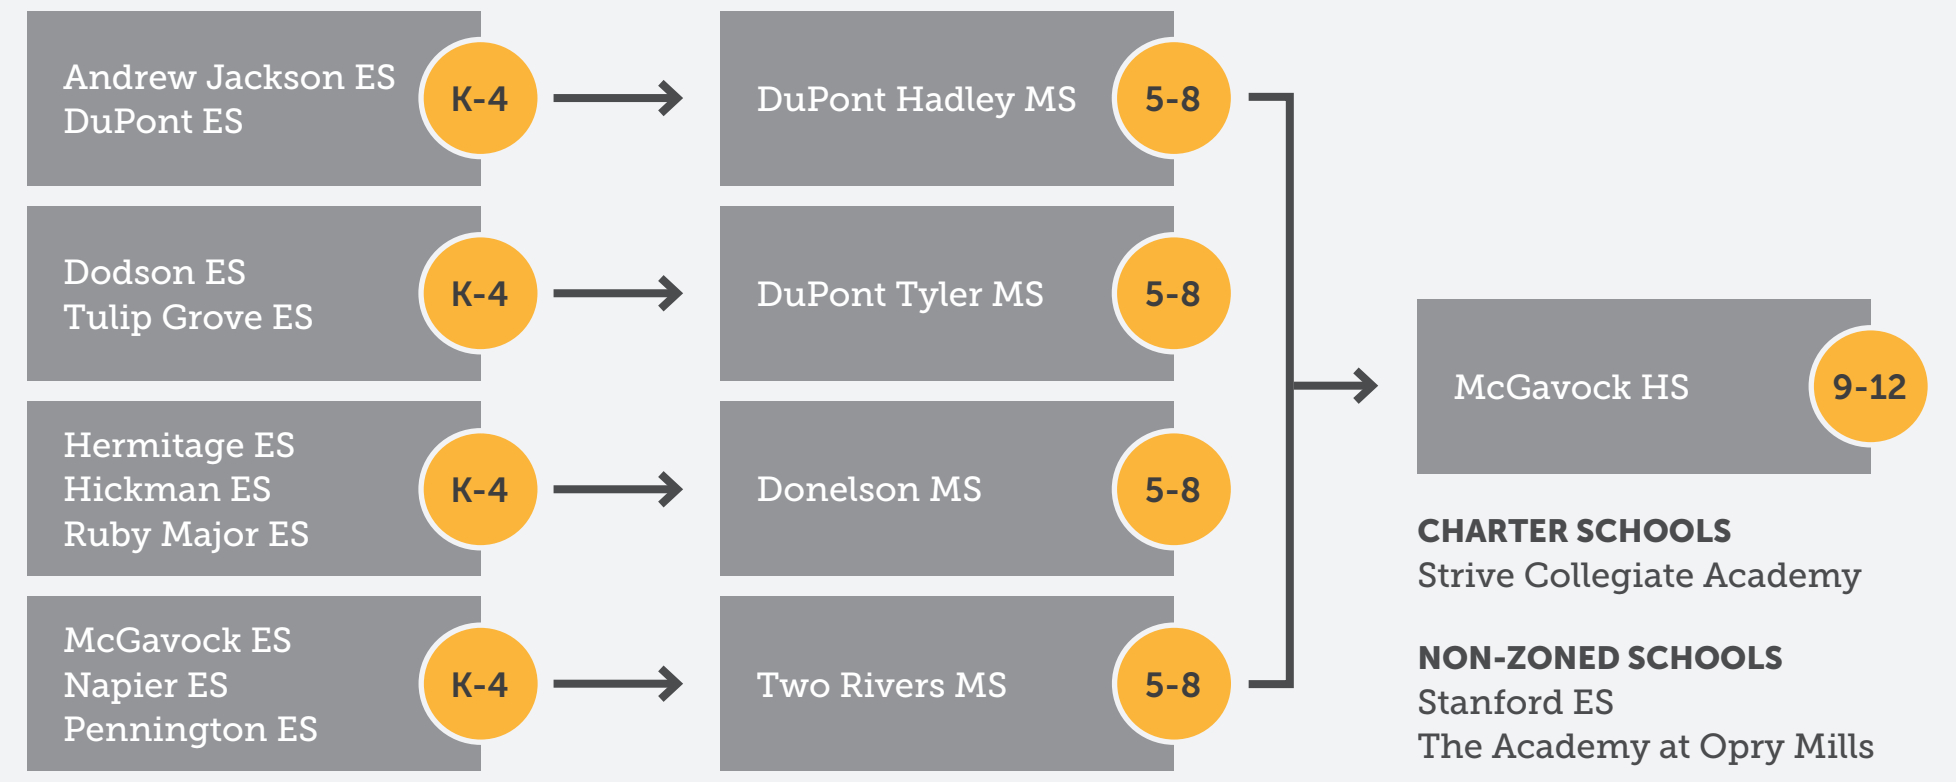

### OVERTON CLUSTER

**CHARTER SCHOOLS**  
Valor Flagship Academy  
Valor Voyager Academy

## NORTHEAST QUADRANT

### MAPLEWOOD CLUSTER

**CHARTER SCHOOLS**  
KIPP Academy Nashville MS  
KIPP Nashville Collegiate HS  
Liberty Collegiate Academy  
Rocketship Nashville Northeast ES

**NON-ZONED SCHOOLS**  
Ross Early Learning Center  
East Nashville MS  
East Nashville HS  
Meigs MS  
Murrell School

### MCGAVOCK CLUSTER

**CHARTER SCHOOLS**  
Strive Collegiate Academy

**NON-ZONED SCHOOLS**  
Stanford ES  
The Academy at Opry Mills