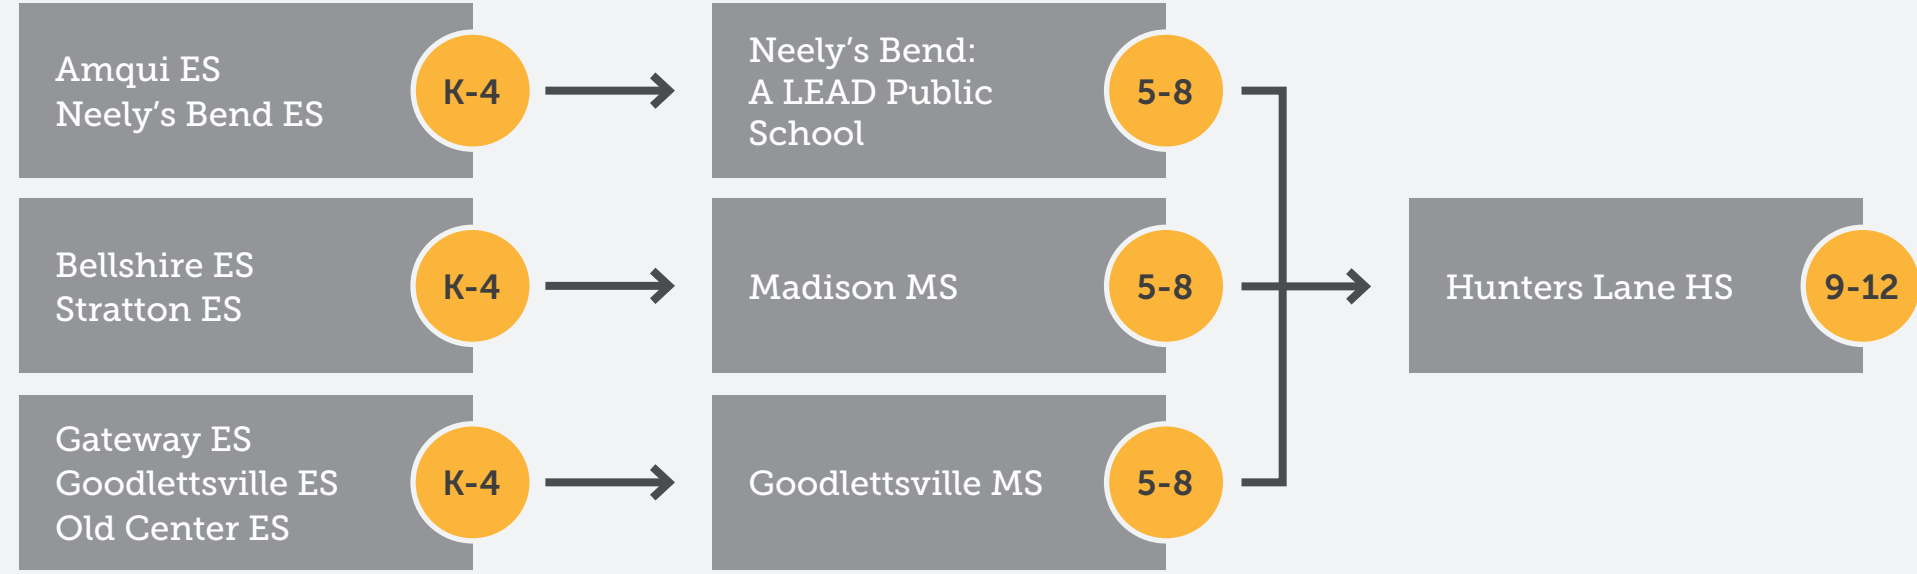

# PATHWAYS FOR MNPS SCHOOLS: 2021-2022

## NORTHWEST QUADRANT

### HUNTERS LANE CLUSTER

**CHARTER SCHOOLS**  
RePublic HS  
Smithson Craighead Academy