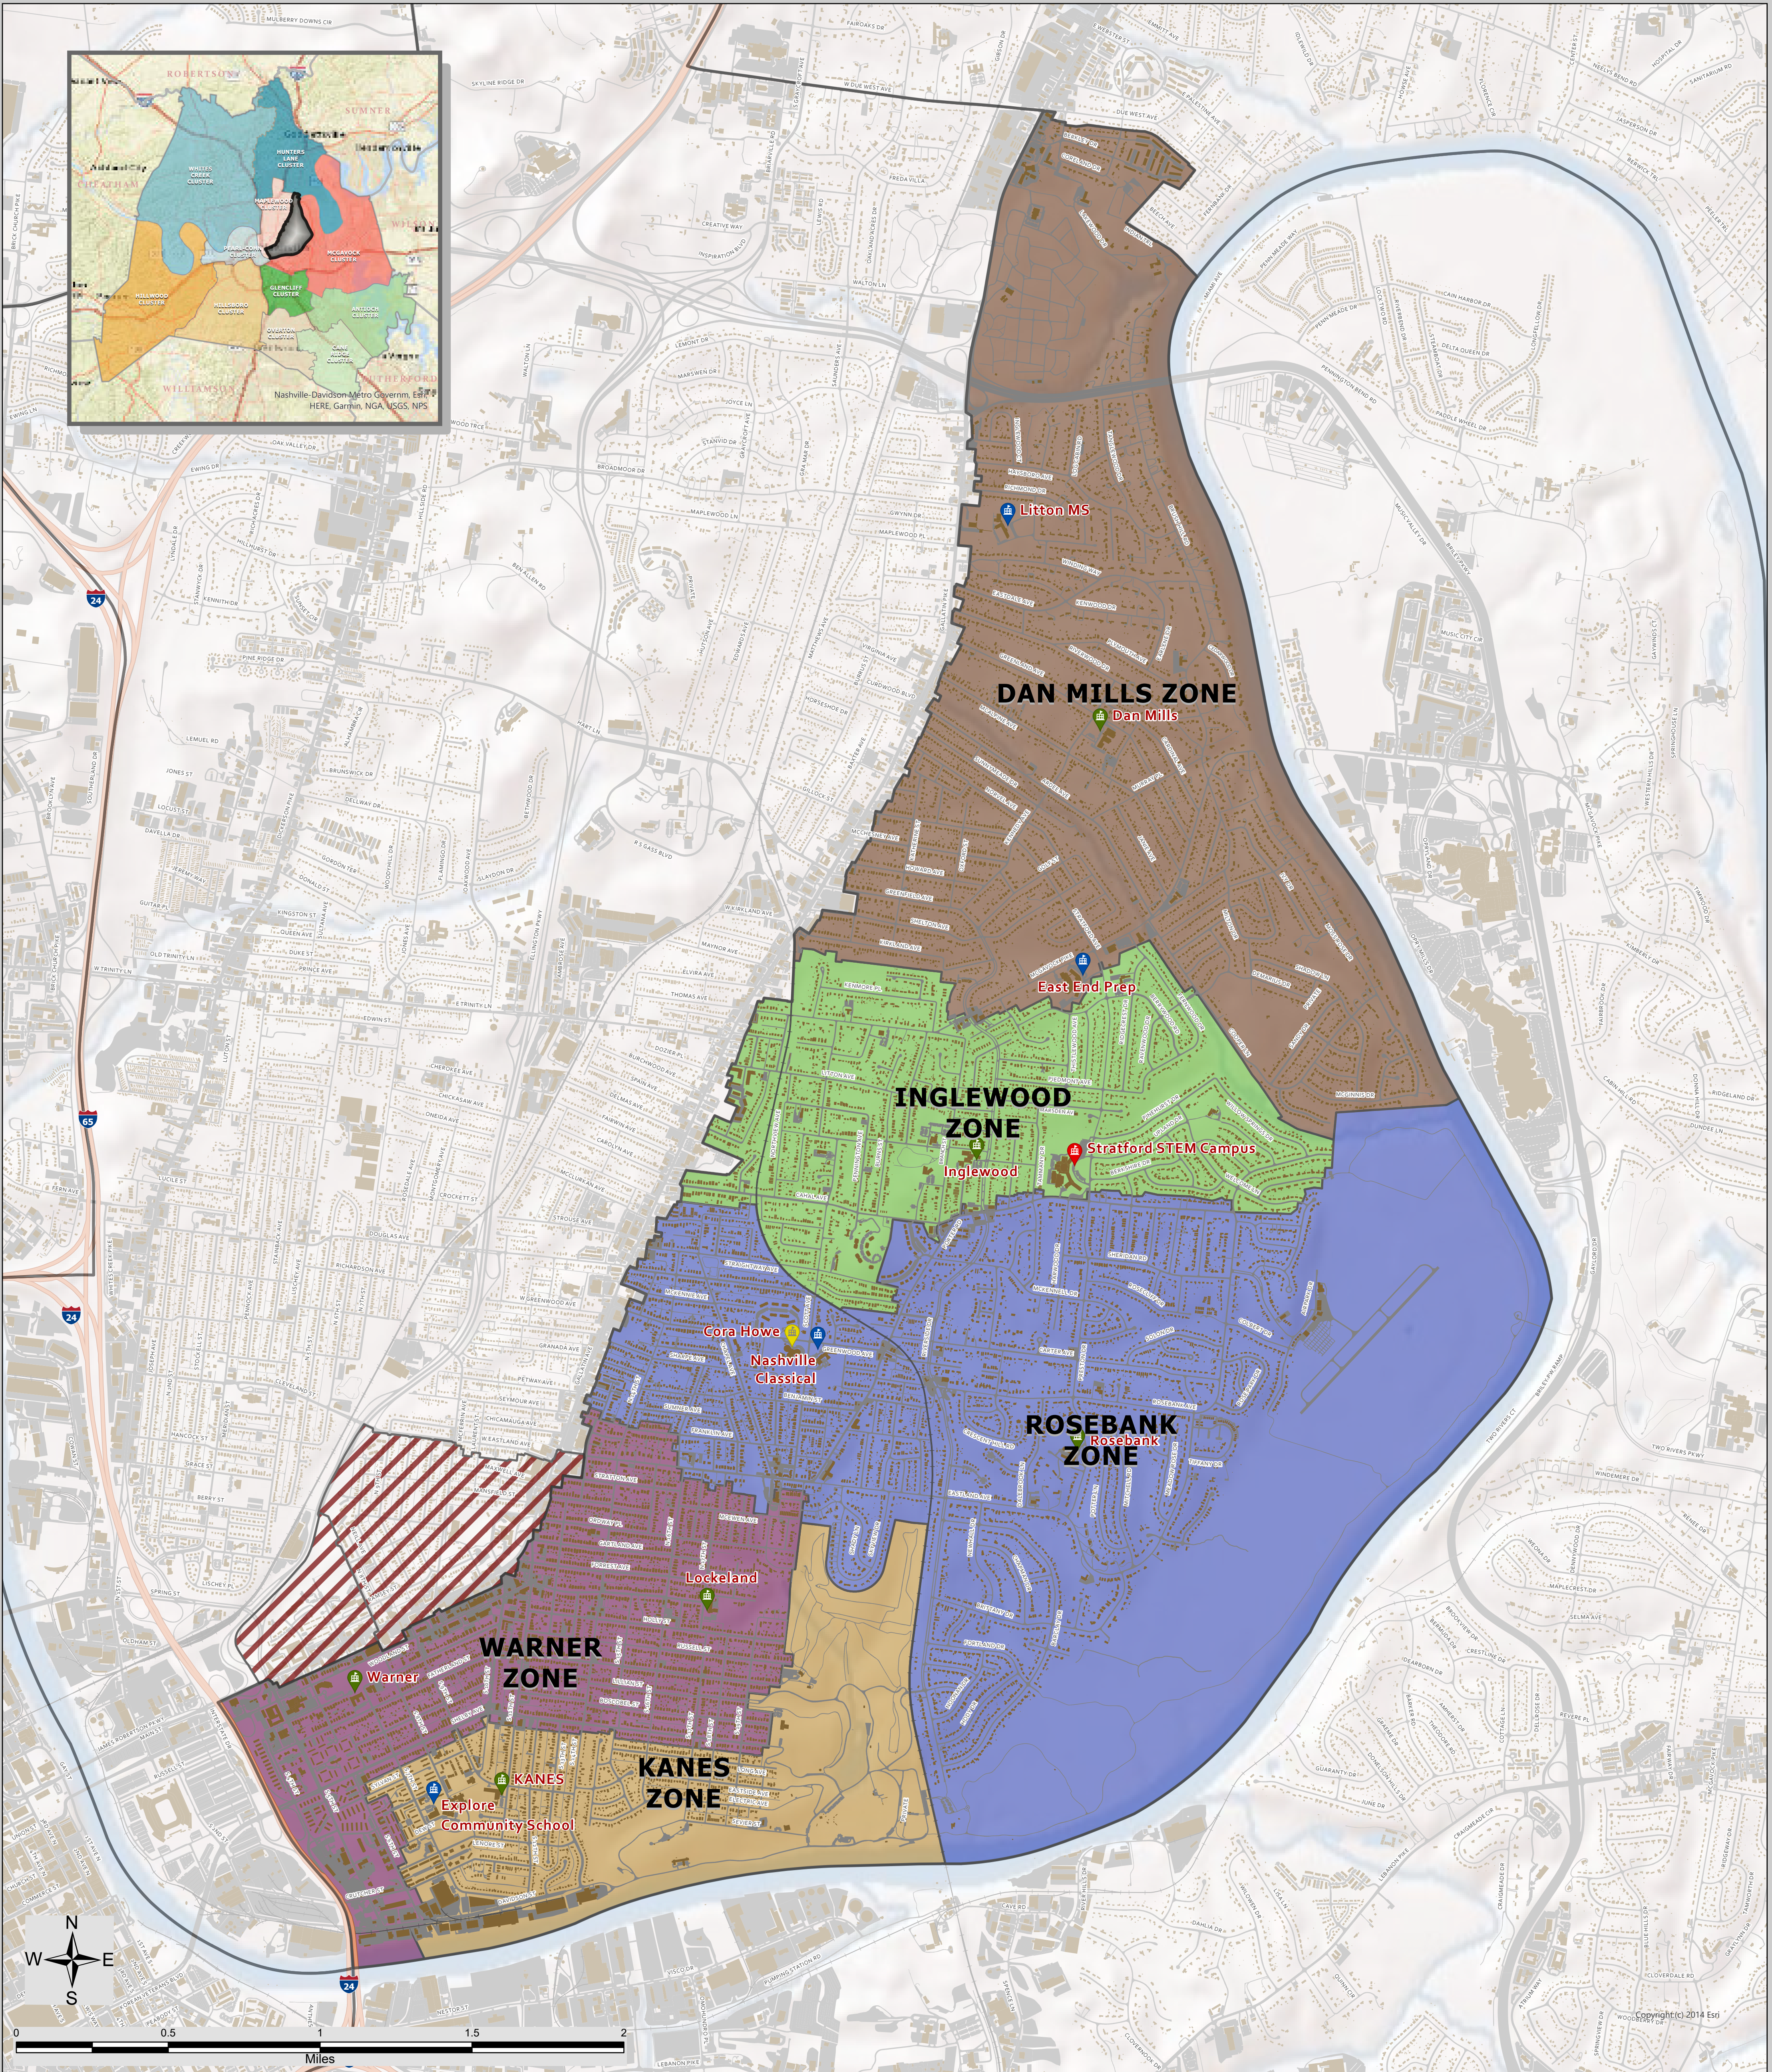

STRATFORD CLUSTER

2021-22