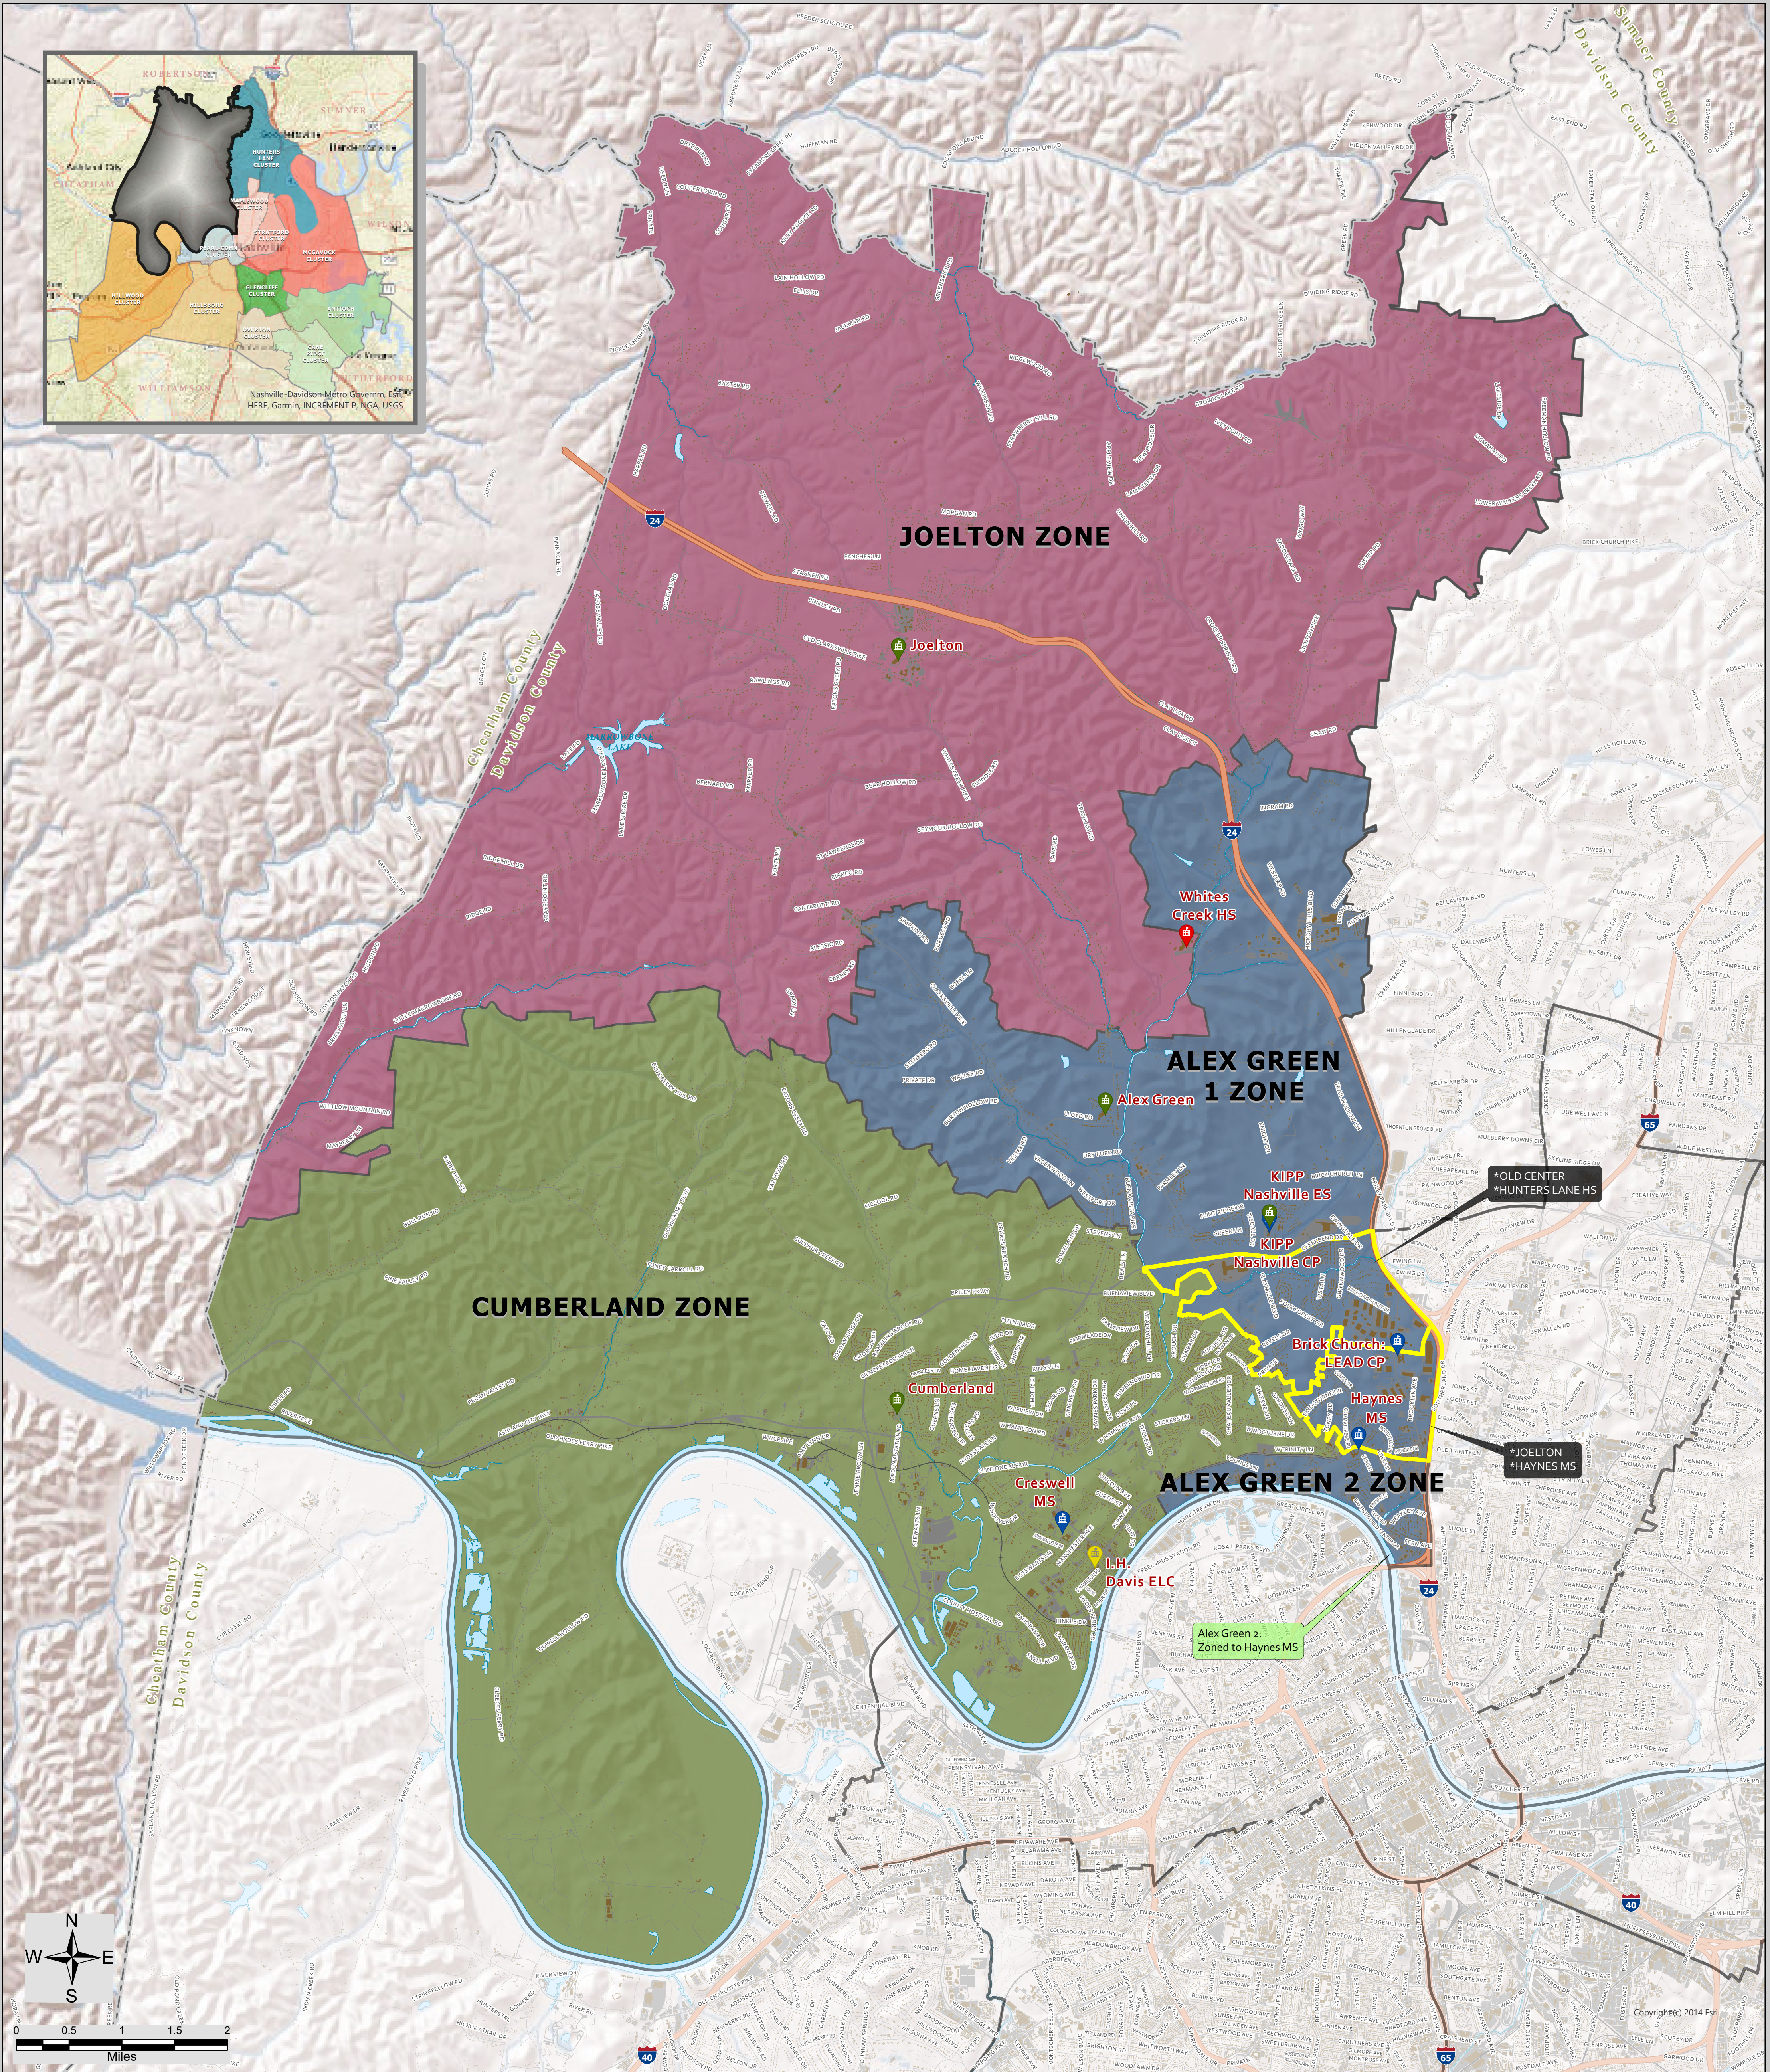

WHITES CREEK CLUSTER

2021-22

WHITES CREEK CLUSTER

CHARTER SCHOOLS

KIPP Nashville College Prep ES
KIPP Nashville College Prep

NON-ZONED SCHOOLS

Isaiah T. Creswell Middle School of the Arts
Ivanetta H. Davis Learning Center

- Zoned Option
- County Boundary
- **SCHOOLS by TIER**
- Elementary School
- Middle School
- High School
- Special

This map was produced by - MNPS Student Assignment