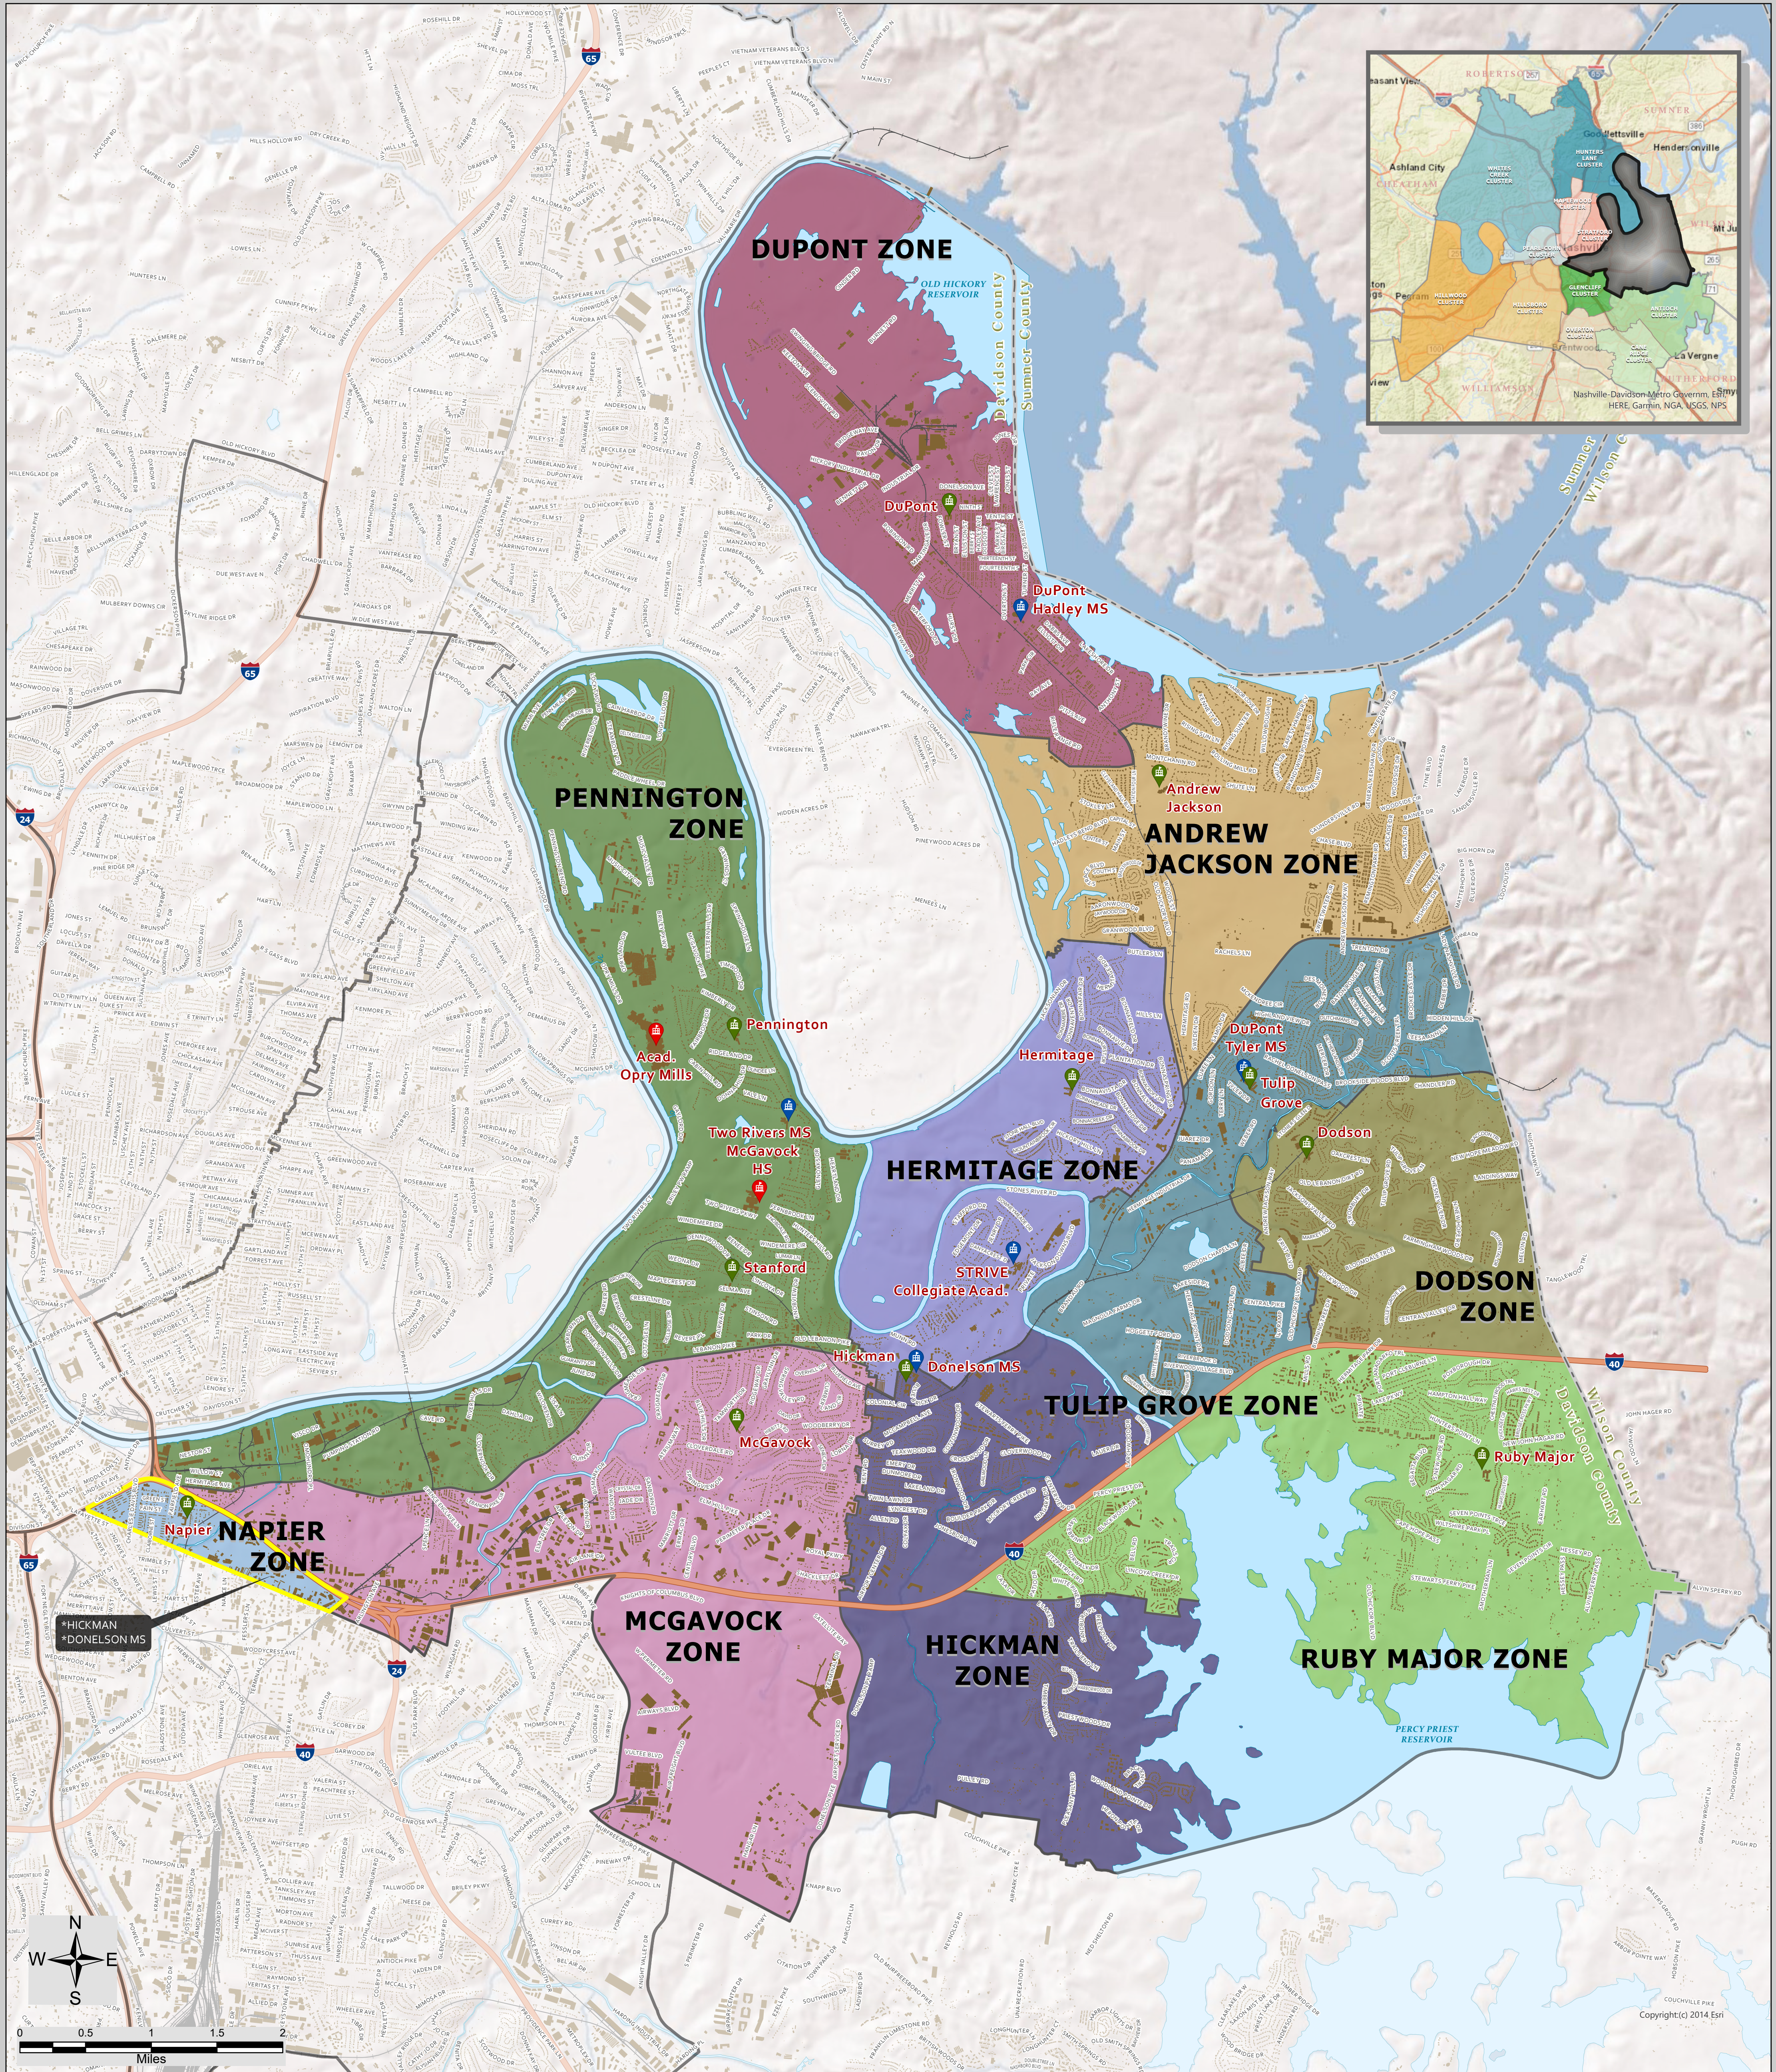

MCGAVOCK CLUSTER

2021-22