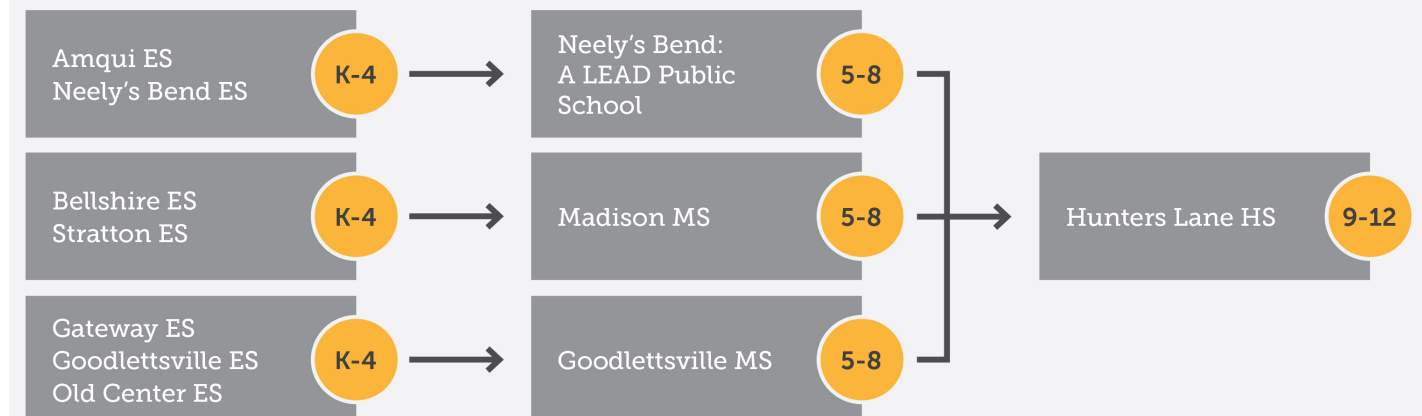

HUNTERS LANE CLUSTER

CHARTER SCHOOLS
RePublic HS
Smithson Craighead Academy

- Zoned Option
- County Boundary
- **SCHOOLS by TIER**
- Elementary School
- Middle School
- High School