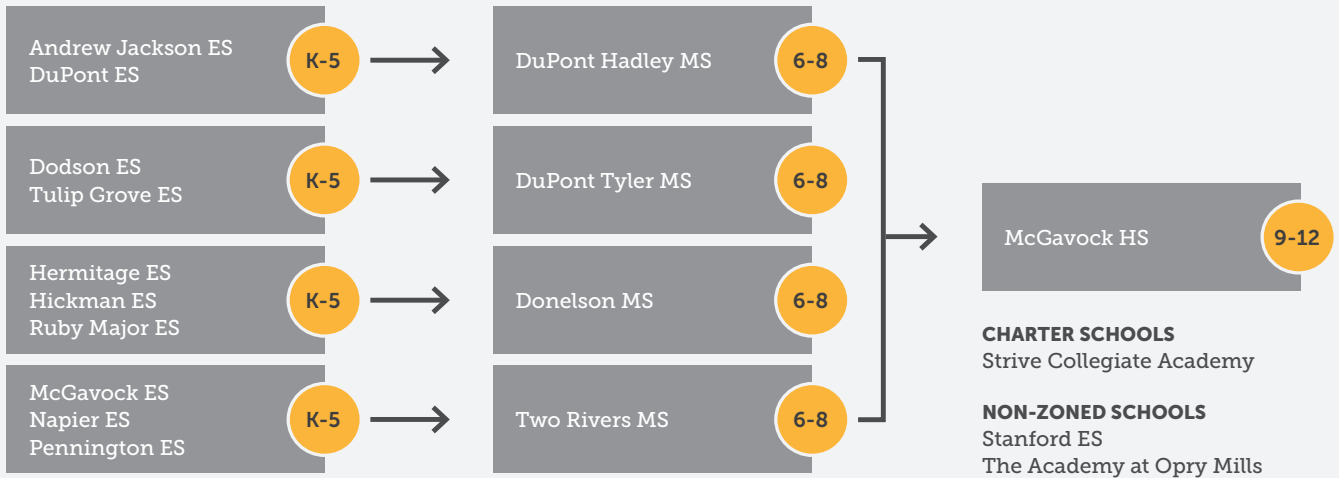

PATHWAYS FOR MNPS SCHOOLS 2023-2024

NORTHWEST QUADRANT

HUNTERS LANE CLUSTER

CHARTER SCHOOLS
RePublic HS
Smithson Craighead Academy

** Beginning in the 2023-24 school year, Amqui ES and Neely's Bend ES will retain a grade each year, culminating in a K-8 configuration by the 2025-26 school year.*

PEARL-COHN CLUSTER

CHARTER SCHOOLS
Nashville Prep
Purpose Prep

NON-ZONED SCHOOLS
W.A. Bass Adult Program
W.A. Bass ALC
Transitions at Bass
Head MS
Hull-Jackson ES

Hume-Fogg HS
Martin Luther King Jr. School (7-12)
The Academy at Old Cockrill

WHITES CREEK CLUSTER

CHARTER SCHOOLS
KIPP Nashville College Prep ES
KIPP Nashville College Prep

NON-ZONED SCHOOLS
Isaiah T. Creswell Middle School of the Arts
Ivanetta H. Davis Learning Center

PATHWAYS FOR MNPS SCHOOLS 2023-2024

NORTHEAST QUADRANT

MAPLEWOOD CLUSTER

MCGAVOCK CLUSTER

STRATFORD CLUSTER

PATHWAYS FOR MNPS SCHOOLS 2023-2024

SOUTHWEST QUADRANT

HILLSBORO CLUSTER

NON-ZONED SCHOOLS