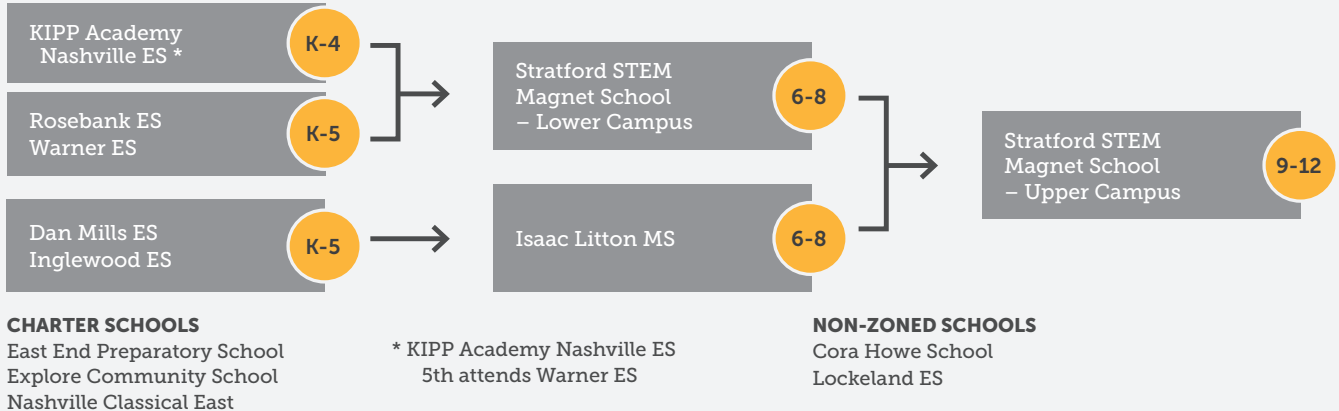

NORTHEAST QUADRANT

MAPLEWOOD CLUSTER

MCGAVOCK CLUSTER

STRATFORD CLUSTER

PATHWAYS FOR MNPS SCHOOLS 2023-2024

SOUTHWEST QUADRANT

HILLSBORO CLUSTER

NON-ZONED SCHOOLS

Carter-Lawrence ES
Glendale ES
Harris-Hillman Special Education

MNPS Virtual School
Rose Park MS

LAWSON CLUSTER

CHARTER SCHOOLS

Nashville Classical West

NON-ZONED SCHOOLS

Early Middle College HS
Nashville Big Picture HS

OVERTON CLUSTER

CHARTER SCHOOLS

Valor Flagship Academy Valor Voyager Academy

PATHWAYS FOR MNPS SCHOOLS 2023-2024

SOUTHEAST QUADRANT

ANTIOCH CLUSTER

CANE RIDGE CLUSTER

CHARTER SCHOOLS