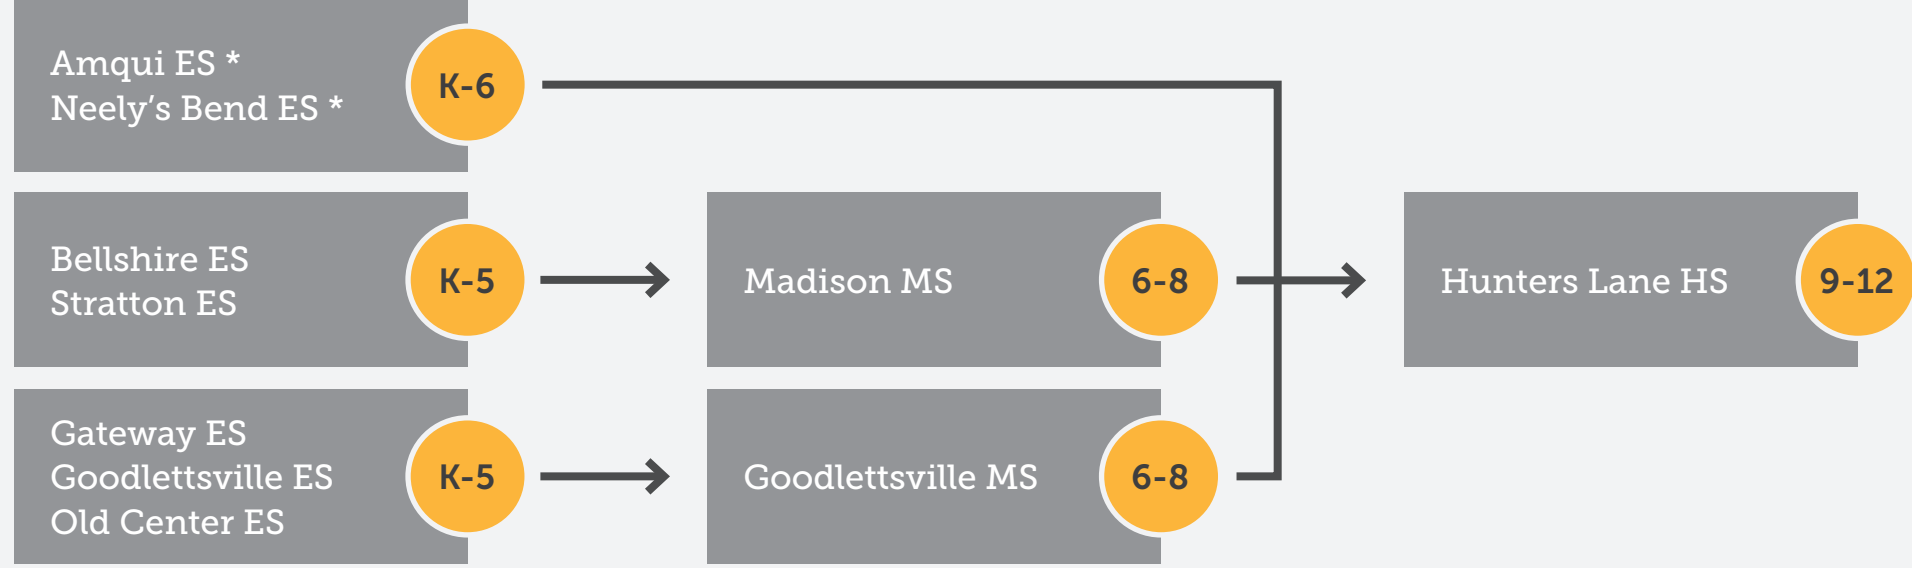

PATHWAYS FOR MNPS SCHOOLS: 2023-2024

NORTHWEST QUADRANT

HUNTERS LANE CLUSTER

CHARTER SCHOOLS
RePublic HS
Smithson Craighead Academy

* Beginning in the 2023-24 school year, Amqui ES and Neely's Bend ES will retain a grade each year, culminating in a K-8 configuration by the 2025-26 school year.

PEARL-COHN CLUSTER

CHARTER SCHOOLS
Nashville Prep
Purpose Prep

NON-ZONED SCHOOLS
W.A. Bass Adult Program
W.A. Bass ALC
Transitions at Bass Head MS
Hull-Jackson ES
Hume-Fogg HS
Martin Luther King Jr. School (7-12)
The Academy at Old Cockrill