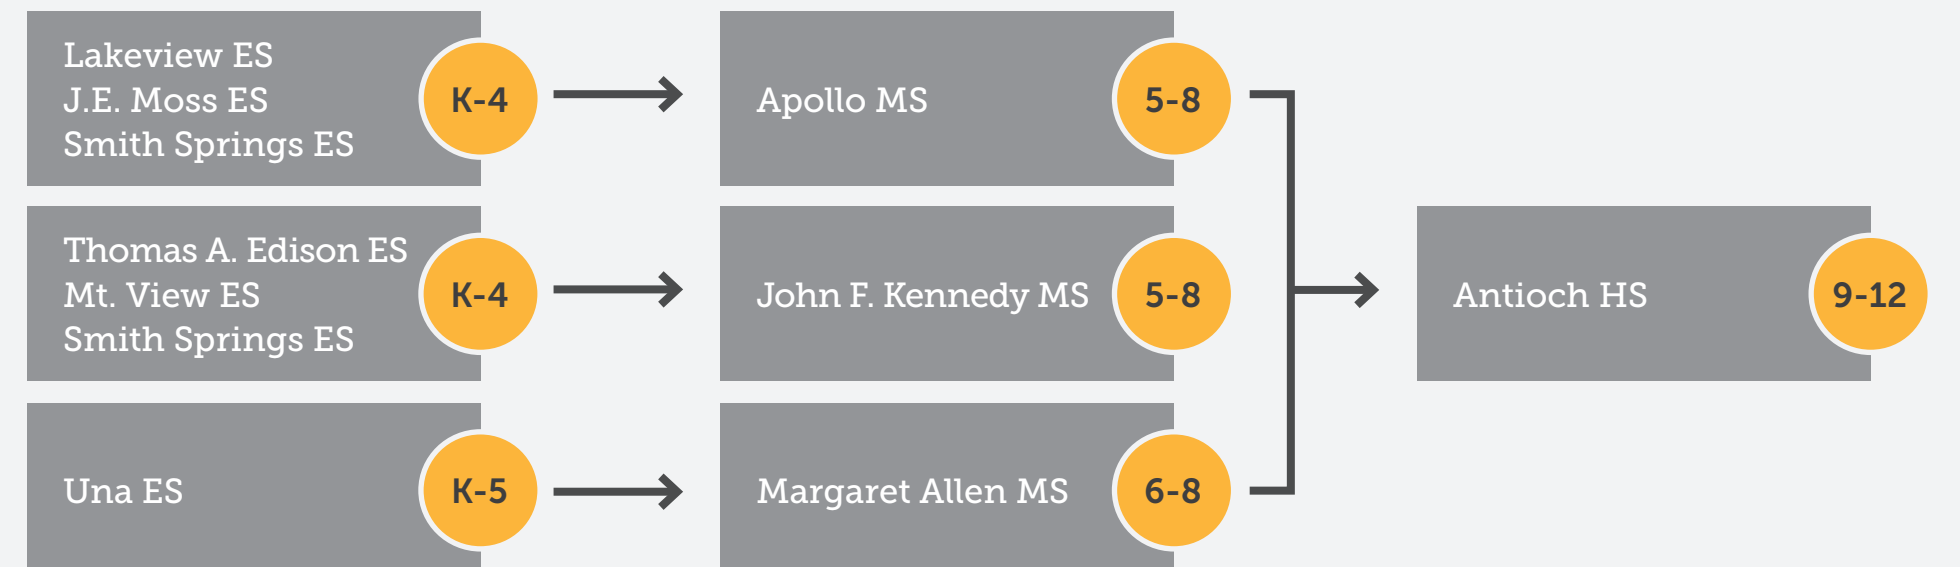

SOUTHEAST QUADRANT

ANTIOCH CLUSTER