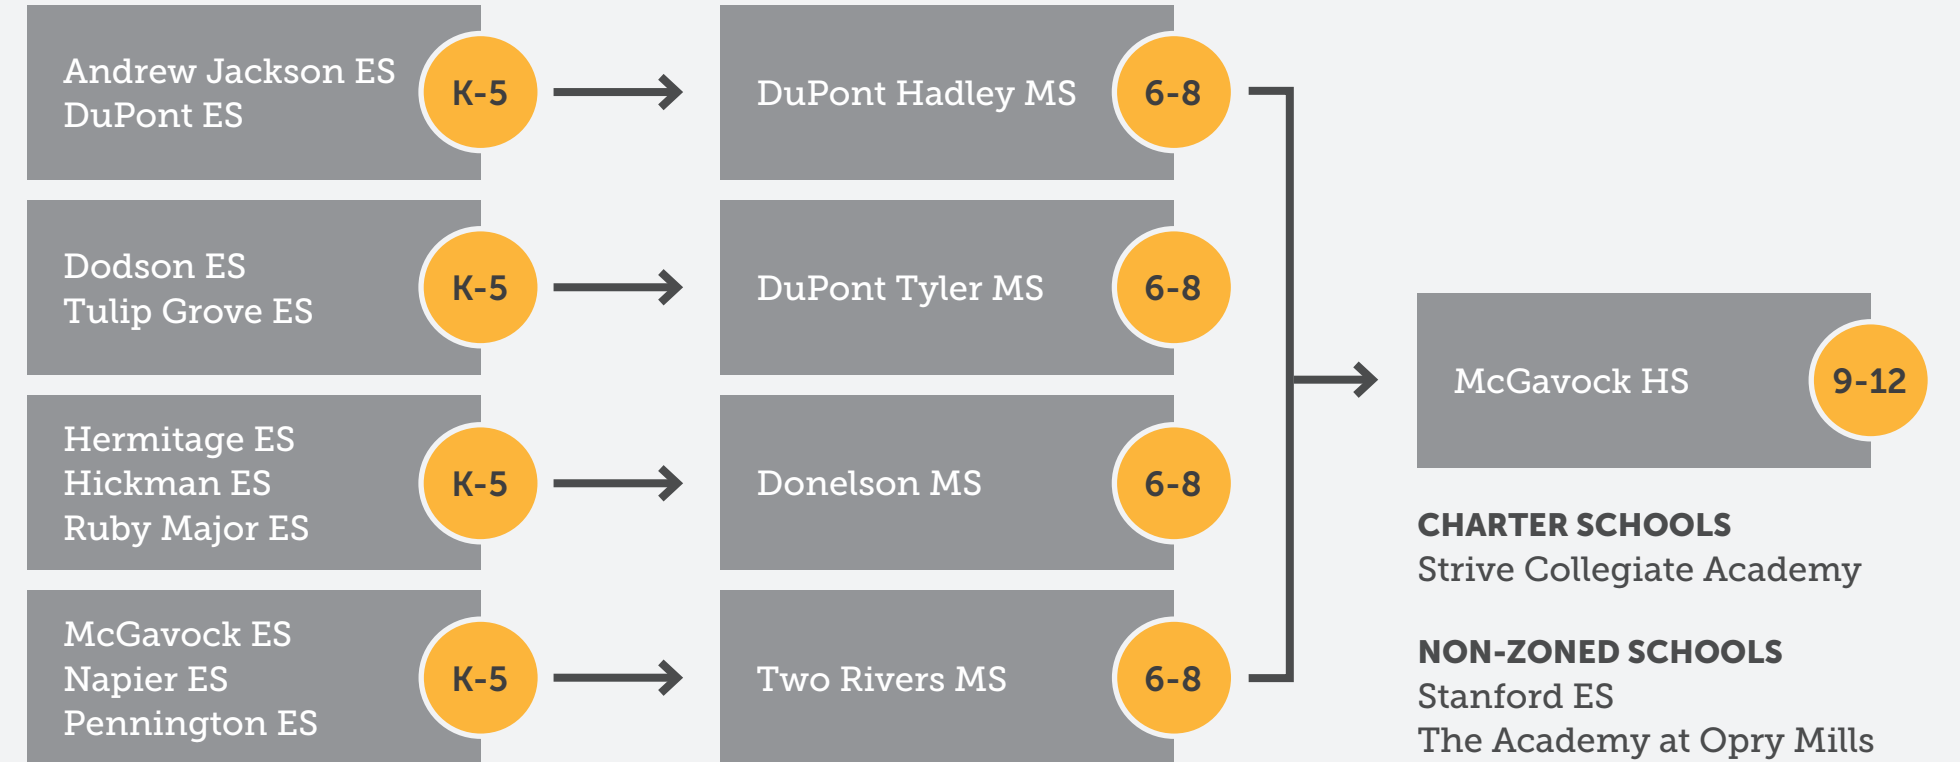

PATHWAYS FOR MNPS SCHOOLS: 2023-2024

NORTHWEST QUADRANT

HUNTERS LANE CLUSTER

CHARTER SCHOOLS
RePublic HS
Smithson Craighead Academy

* Beginning in the 2023-24 school year, Amqui ES and Neely's Bend ES will retain a grade each year, culminating in a K-8 configuration by the 2025-26 school year.

PEARL-COHN CLUSTER

CHARTER SCHOOLS
Nashville Prep
Purpose Prep

NON-ZONED SCHOOLS
W.A. Bass Adult Program
W.A. Bass ALC
Transitions at Bass Head MS
Hull-Jackson ES
Hume-Fogg HS
Martin Luther King Jr. School (7-12)
The Academy at Old Cockrill

OVERTON CLUSTER

CHARTER SCHOOLS
Valor Flagship Academy

Valor Voyager Academy

NORTHEAST QUADRANT

MAPLEWOOD CLUSTER

CHARTER SCHOOLS
KIPP Academy Nashville MS
KIPP Nashville Collegiate HS

Liberty Collegiate Academy
Rocketship Nashville Northeast ES

NON-ZONED SCHOOLS
Ross Early Learning Center
East Nashville MS
East Nashville HS
Meigs MS
Murrell School

MCGAVOCK CLUSTER

CHARTER SCHOOLS
Strive Collegiate Academy

NON-ZONED SCHOOLS
Stanford ES
The Academy at Opry Mills