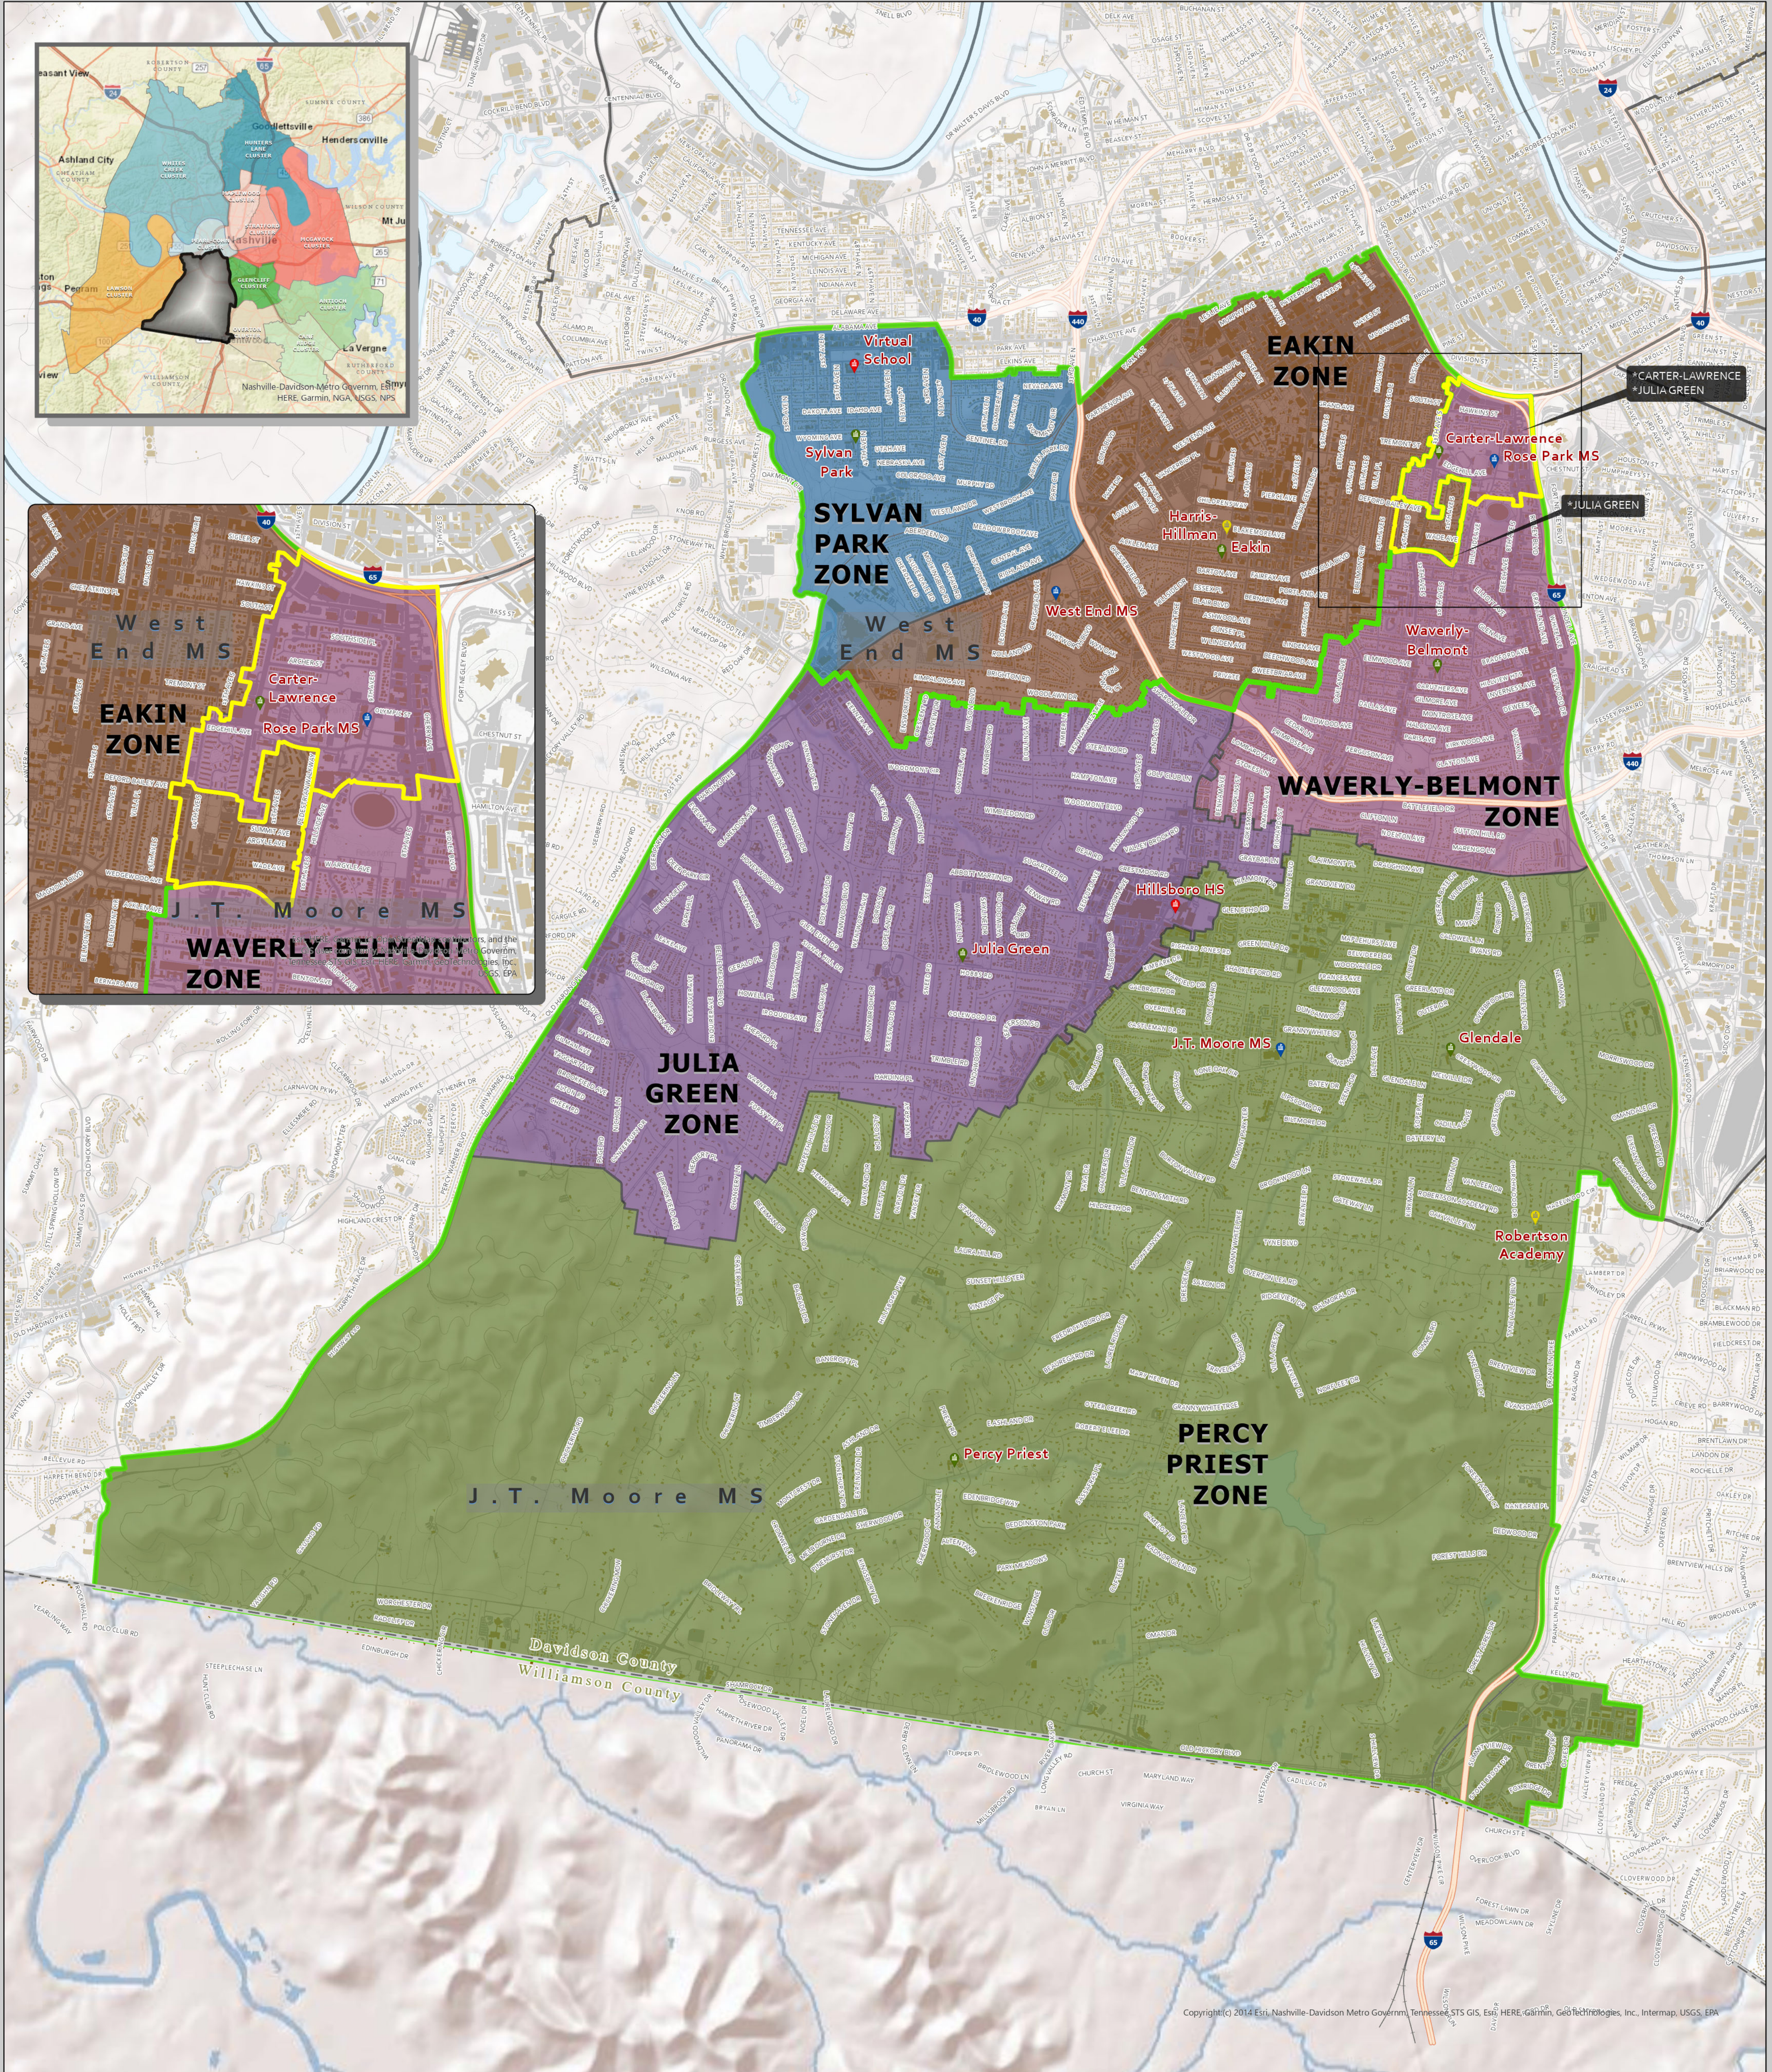

HILLSBORO CLUSTER

2023-24