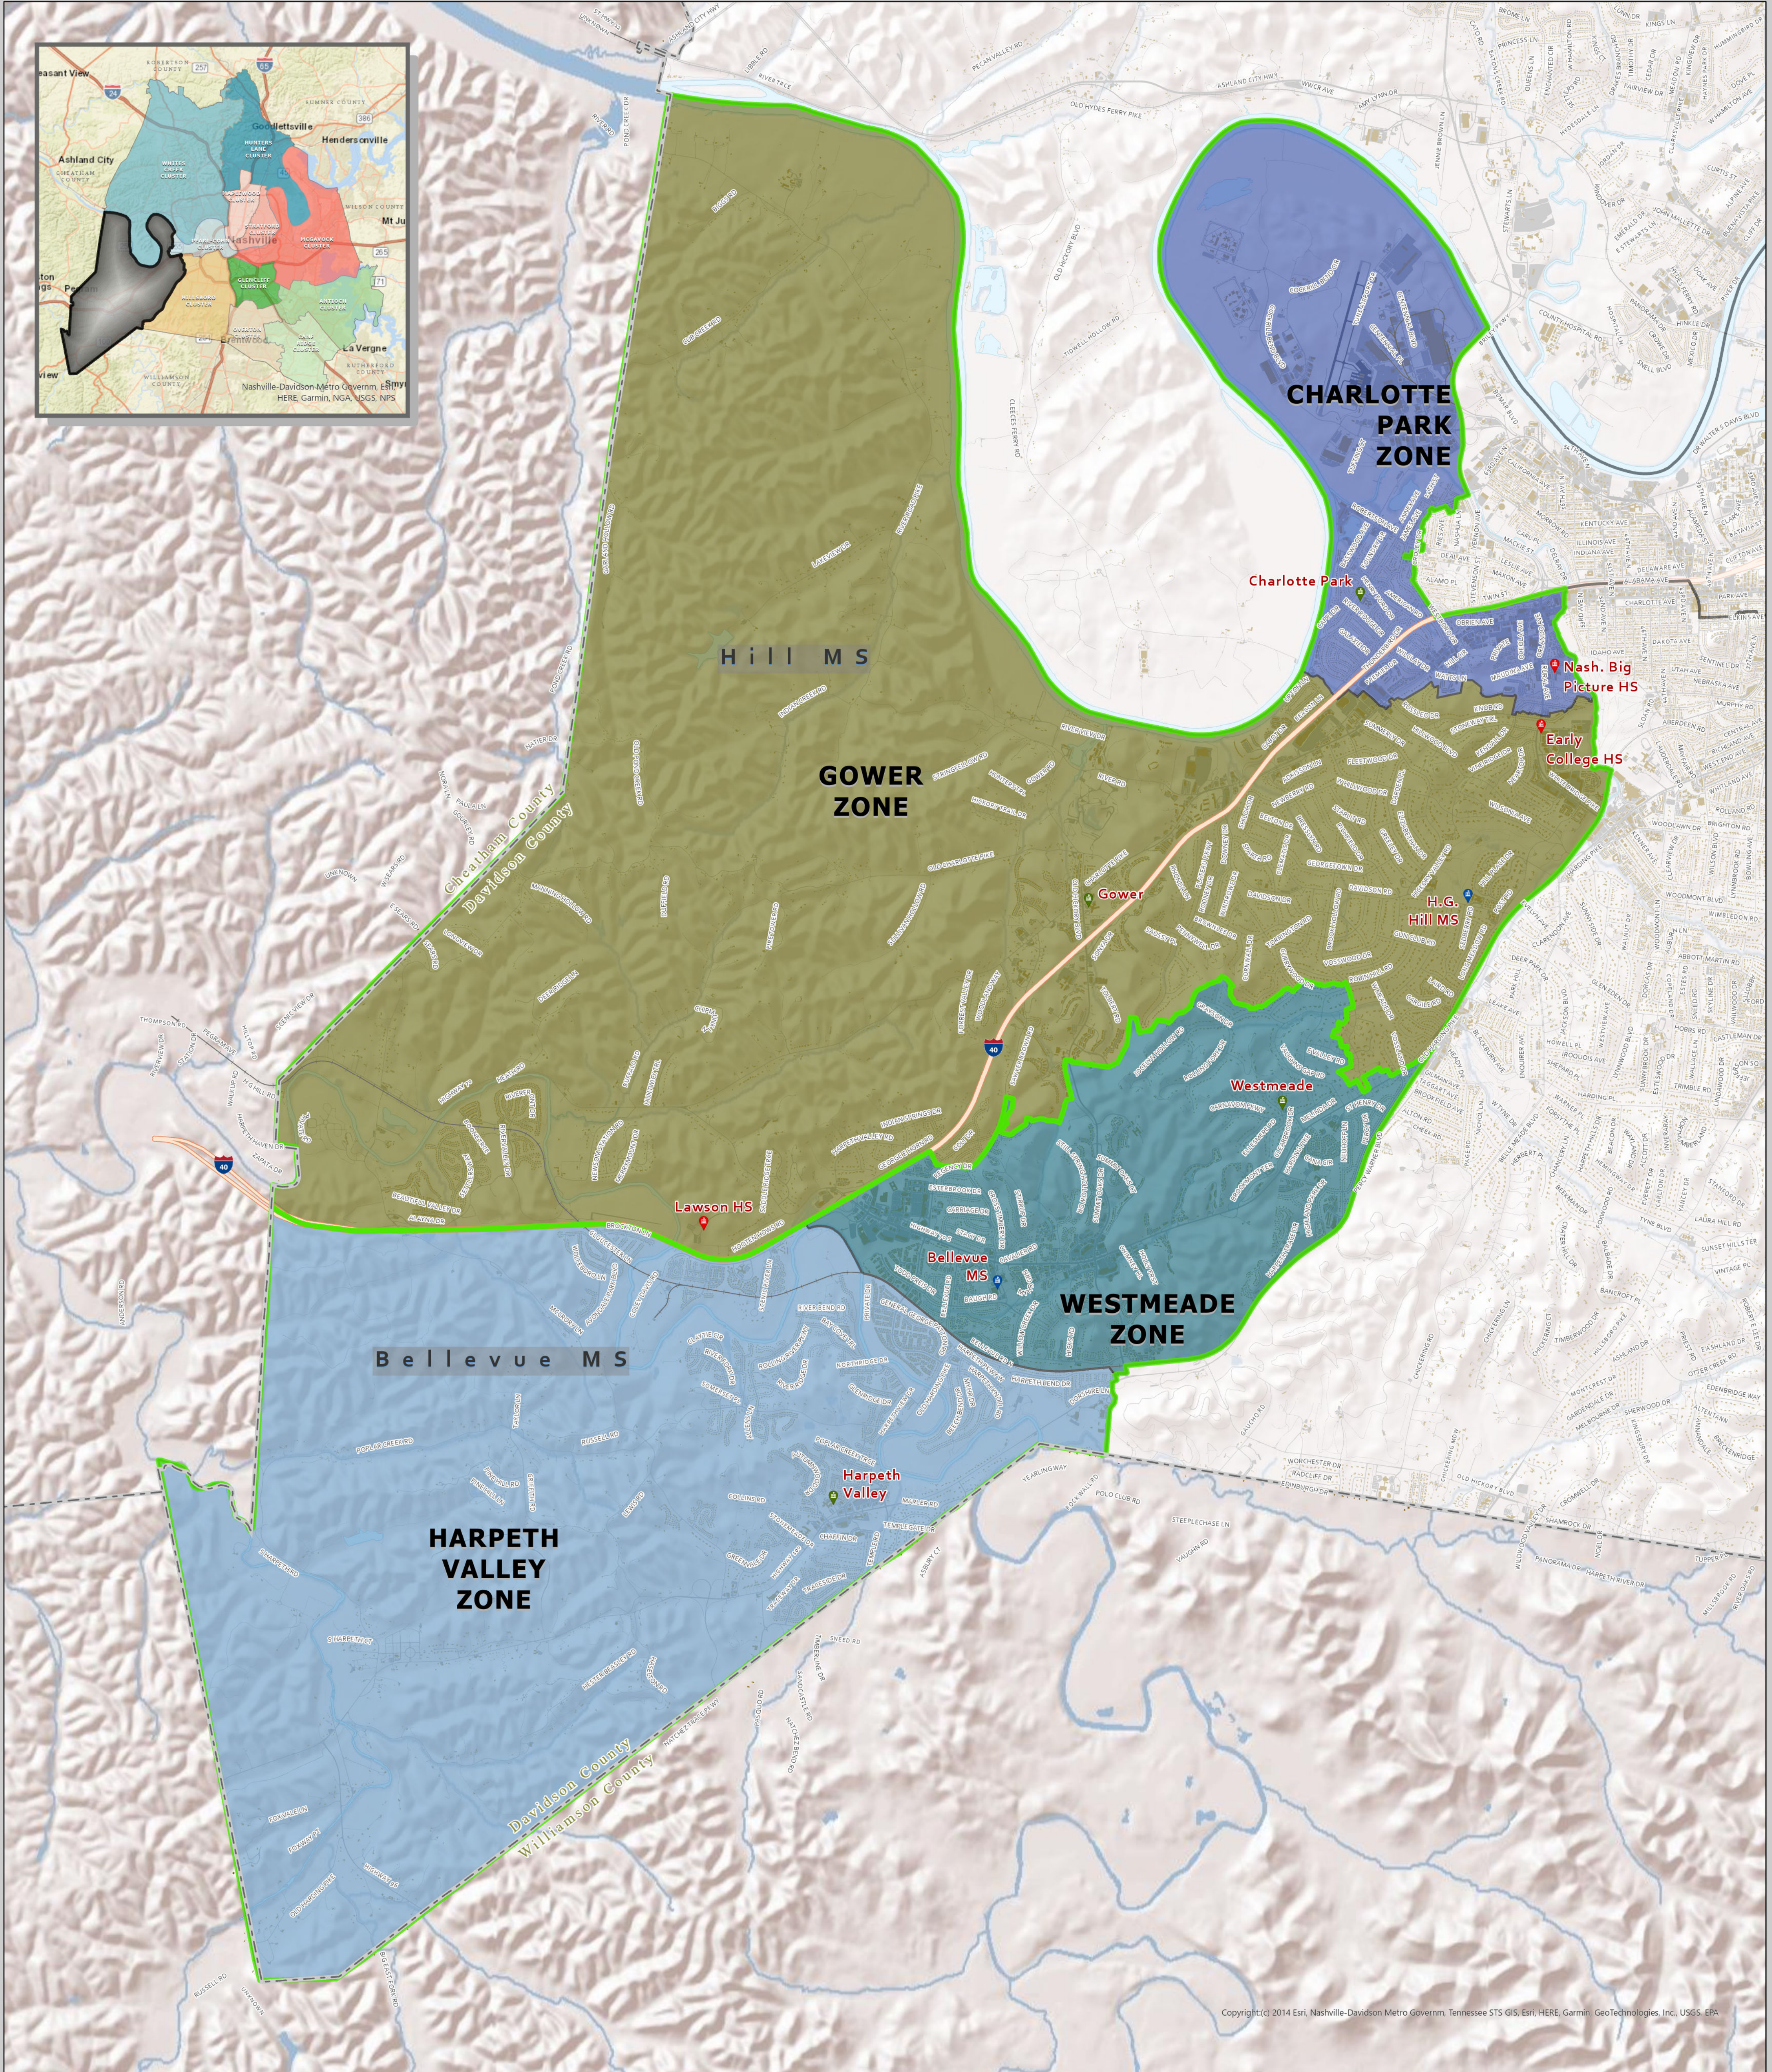

LAWSON CLUSTER

2023-24