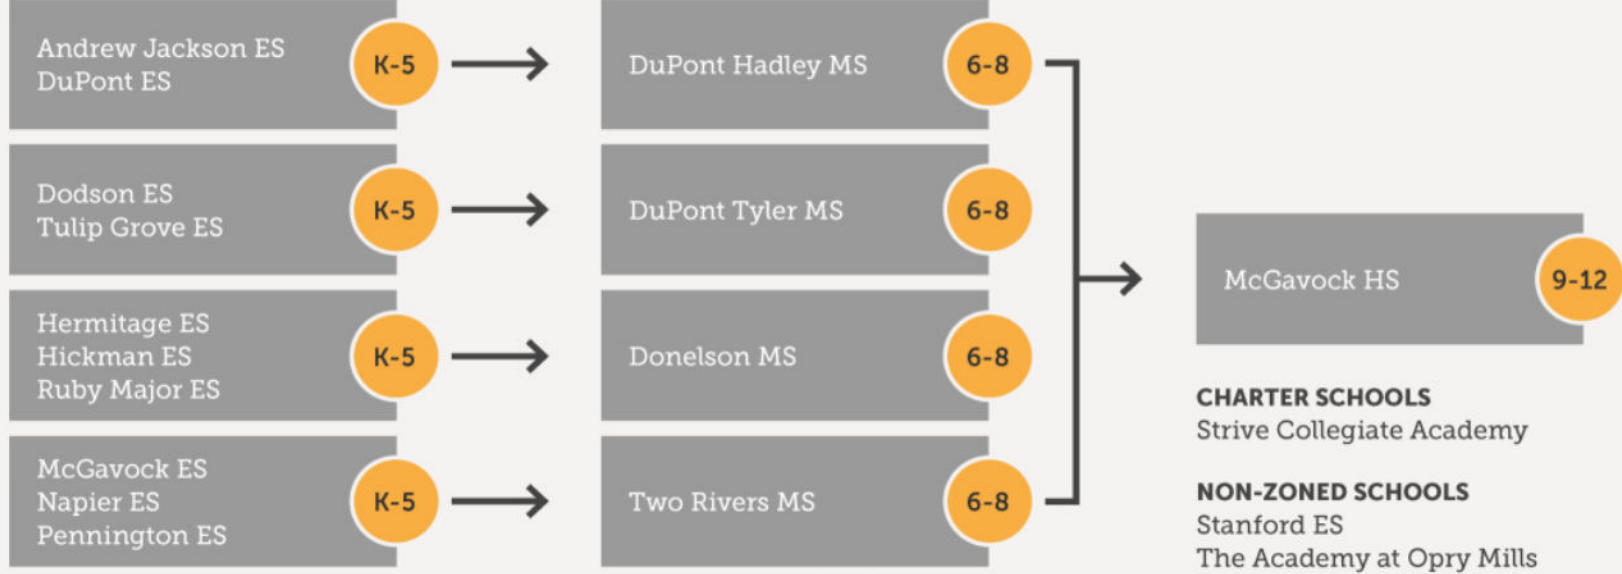

MCGAVOCK CLUSTER

SCHOOLS by TIER

- Elementary School
- Middle School
- High School
- Zoned Option
- Middle School Zone

This map was produced by -
MNPS Boundary Planning