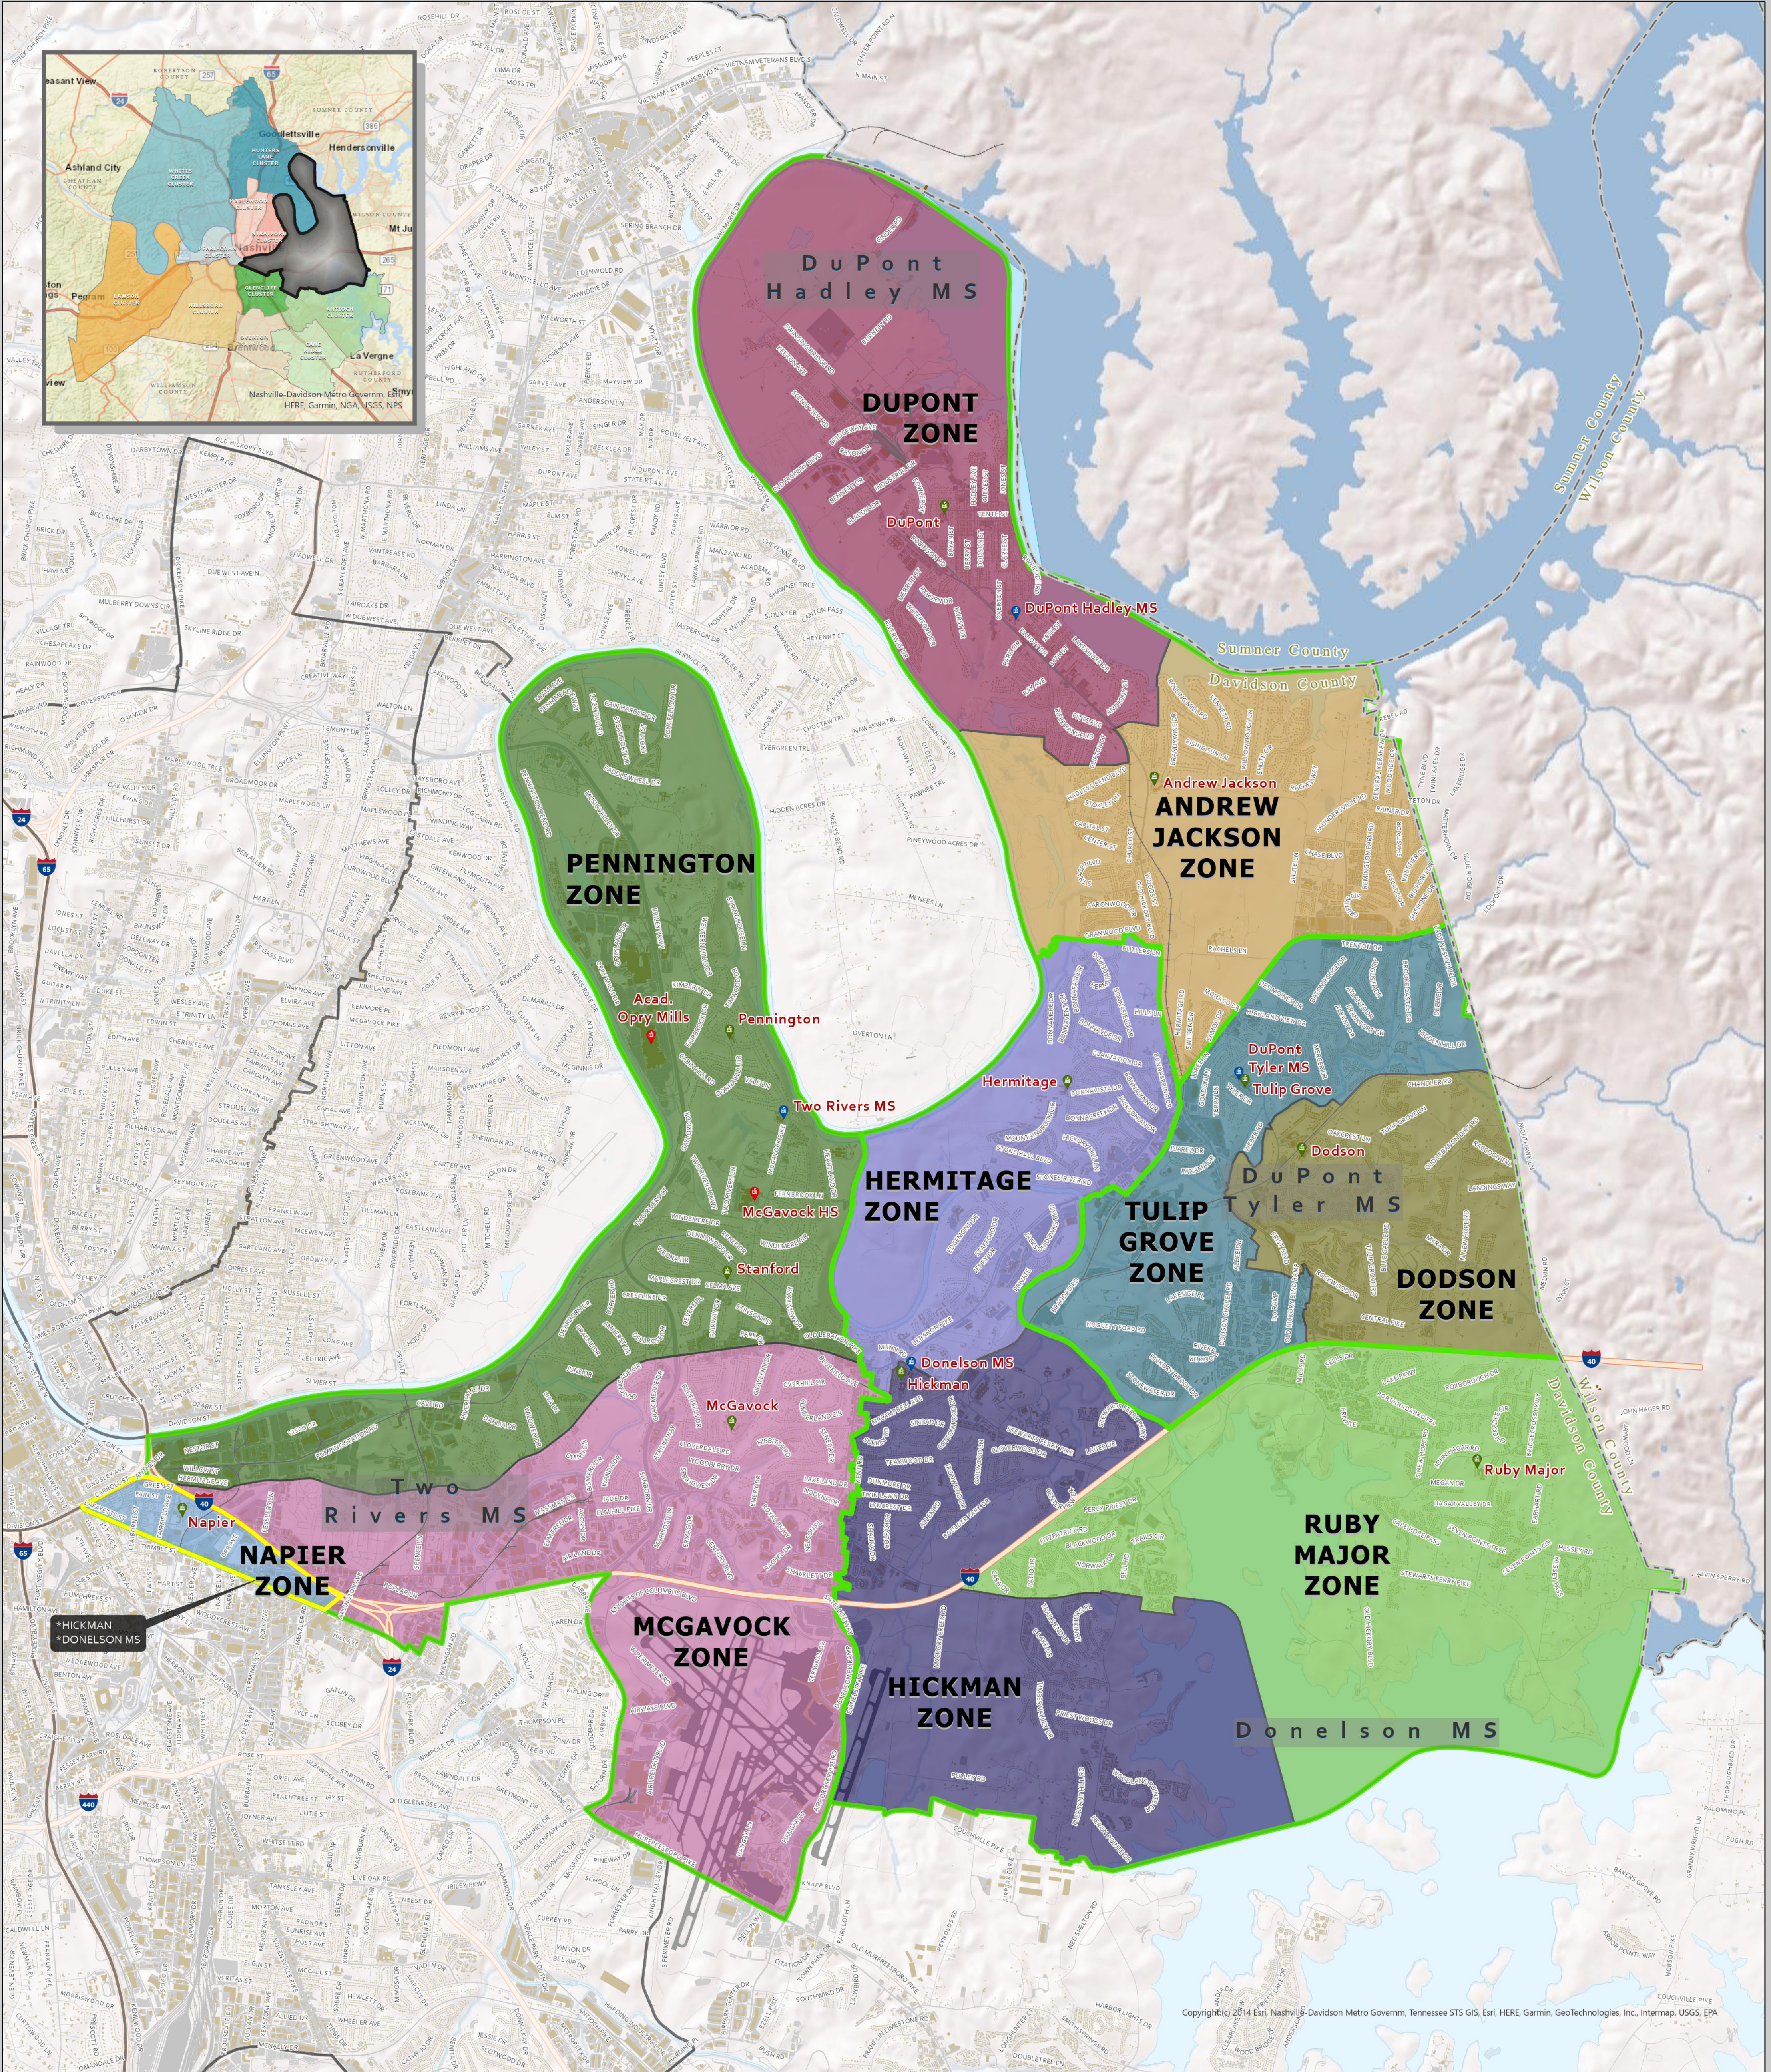

MCGAVOCK CLUSTER

2023-24