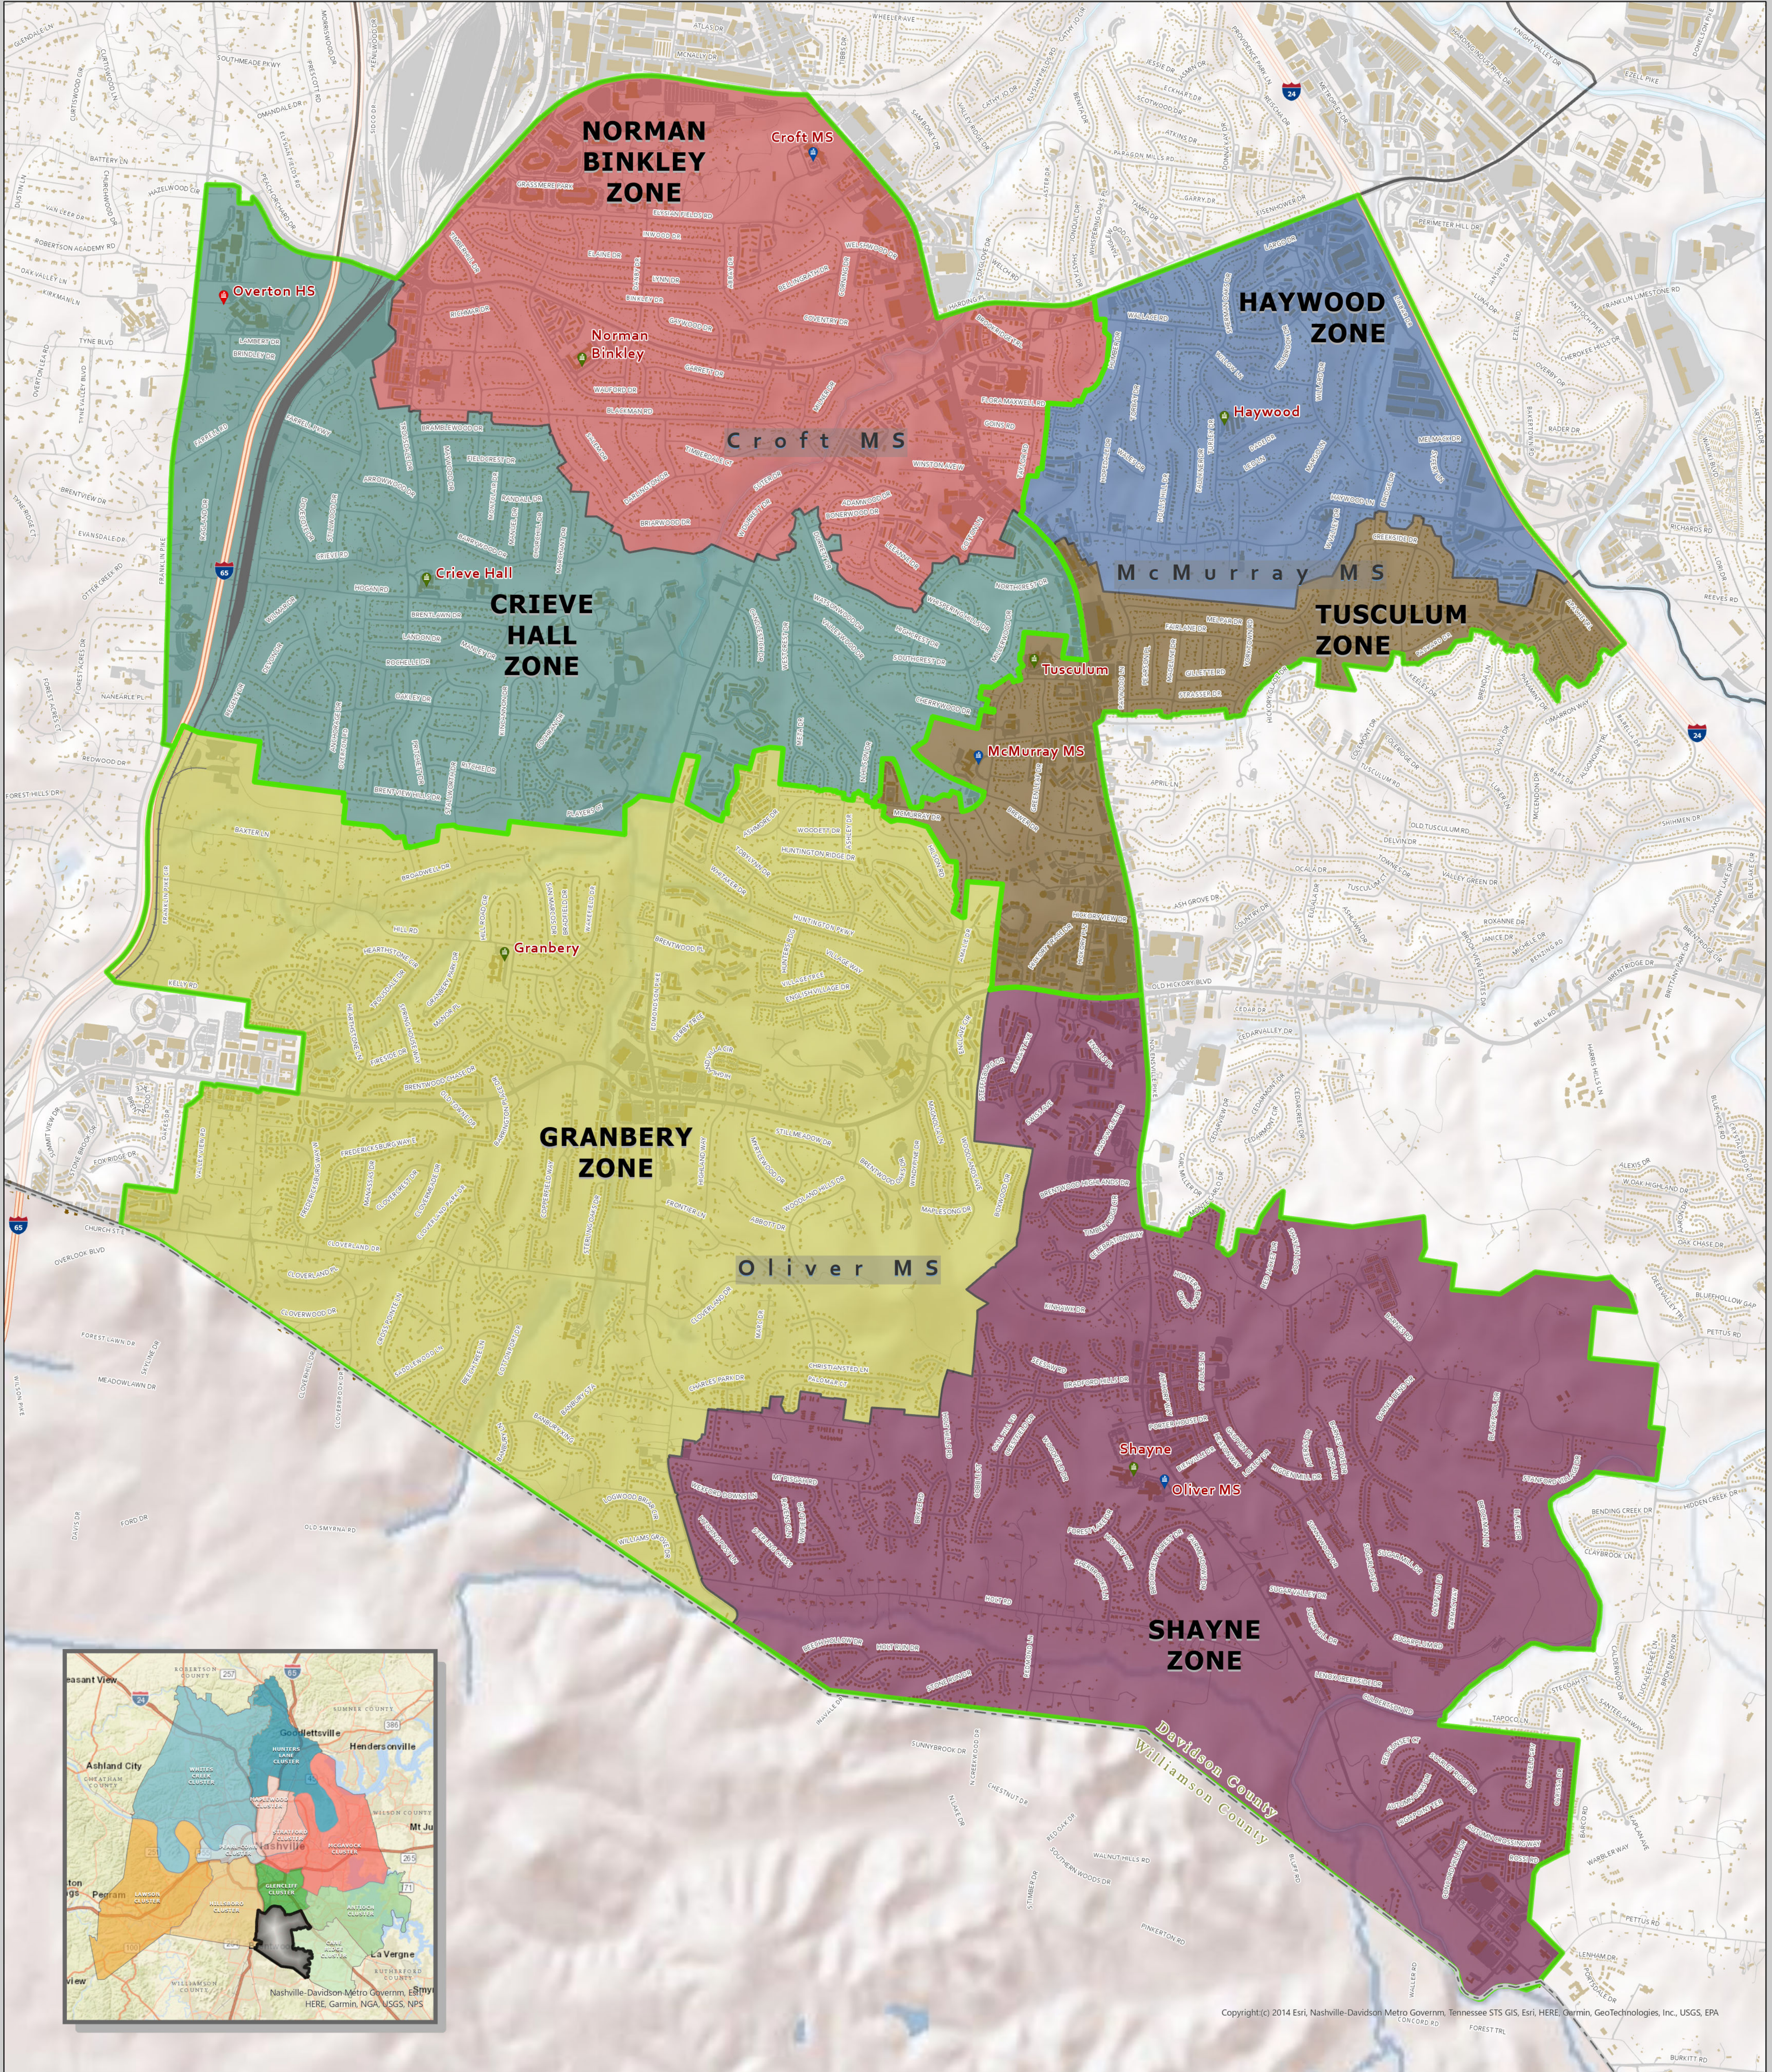

OVERTON CLUSTER

2023-24