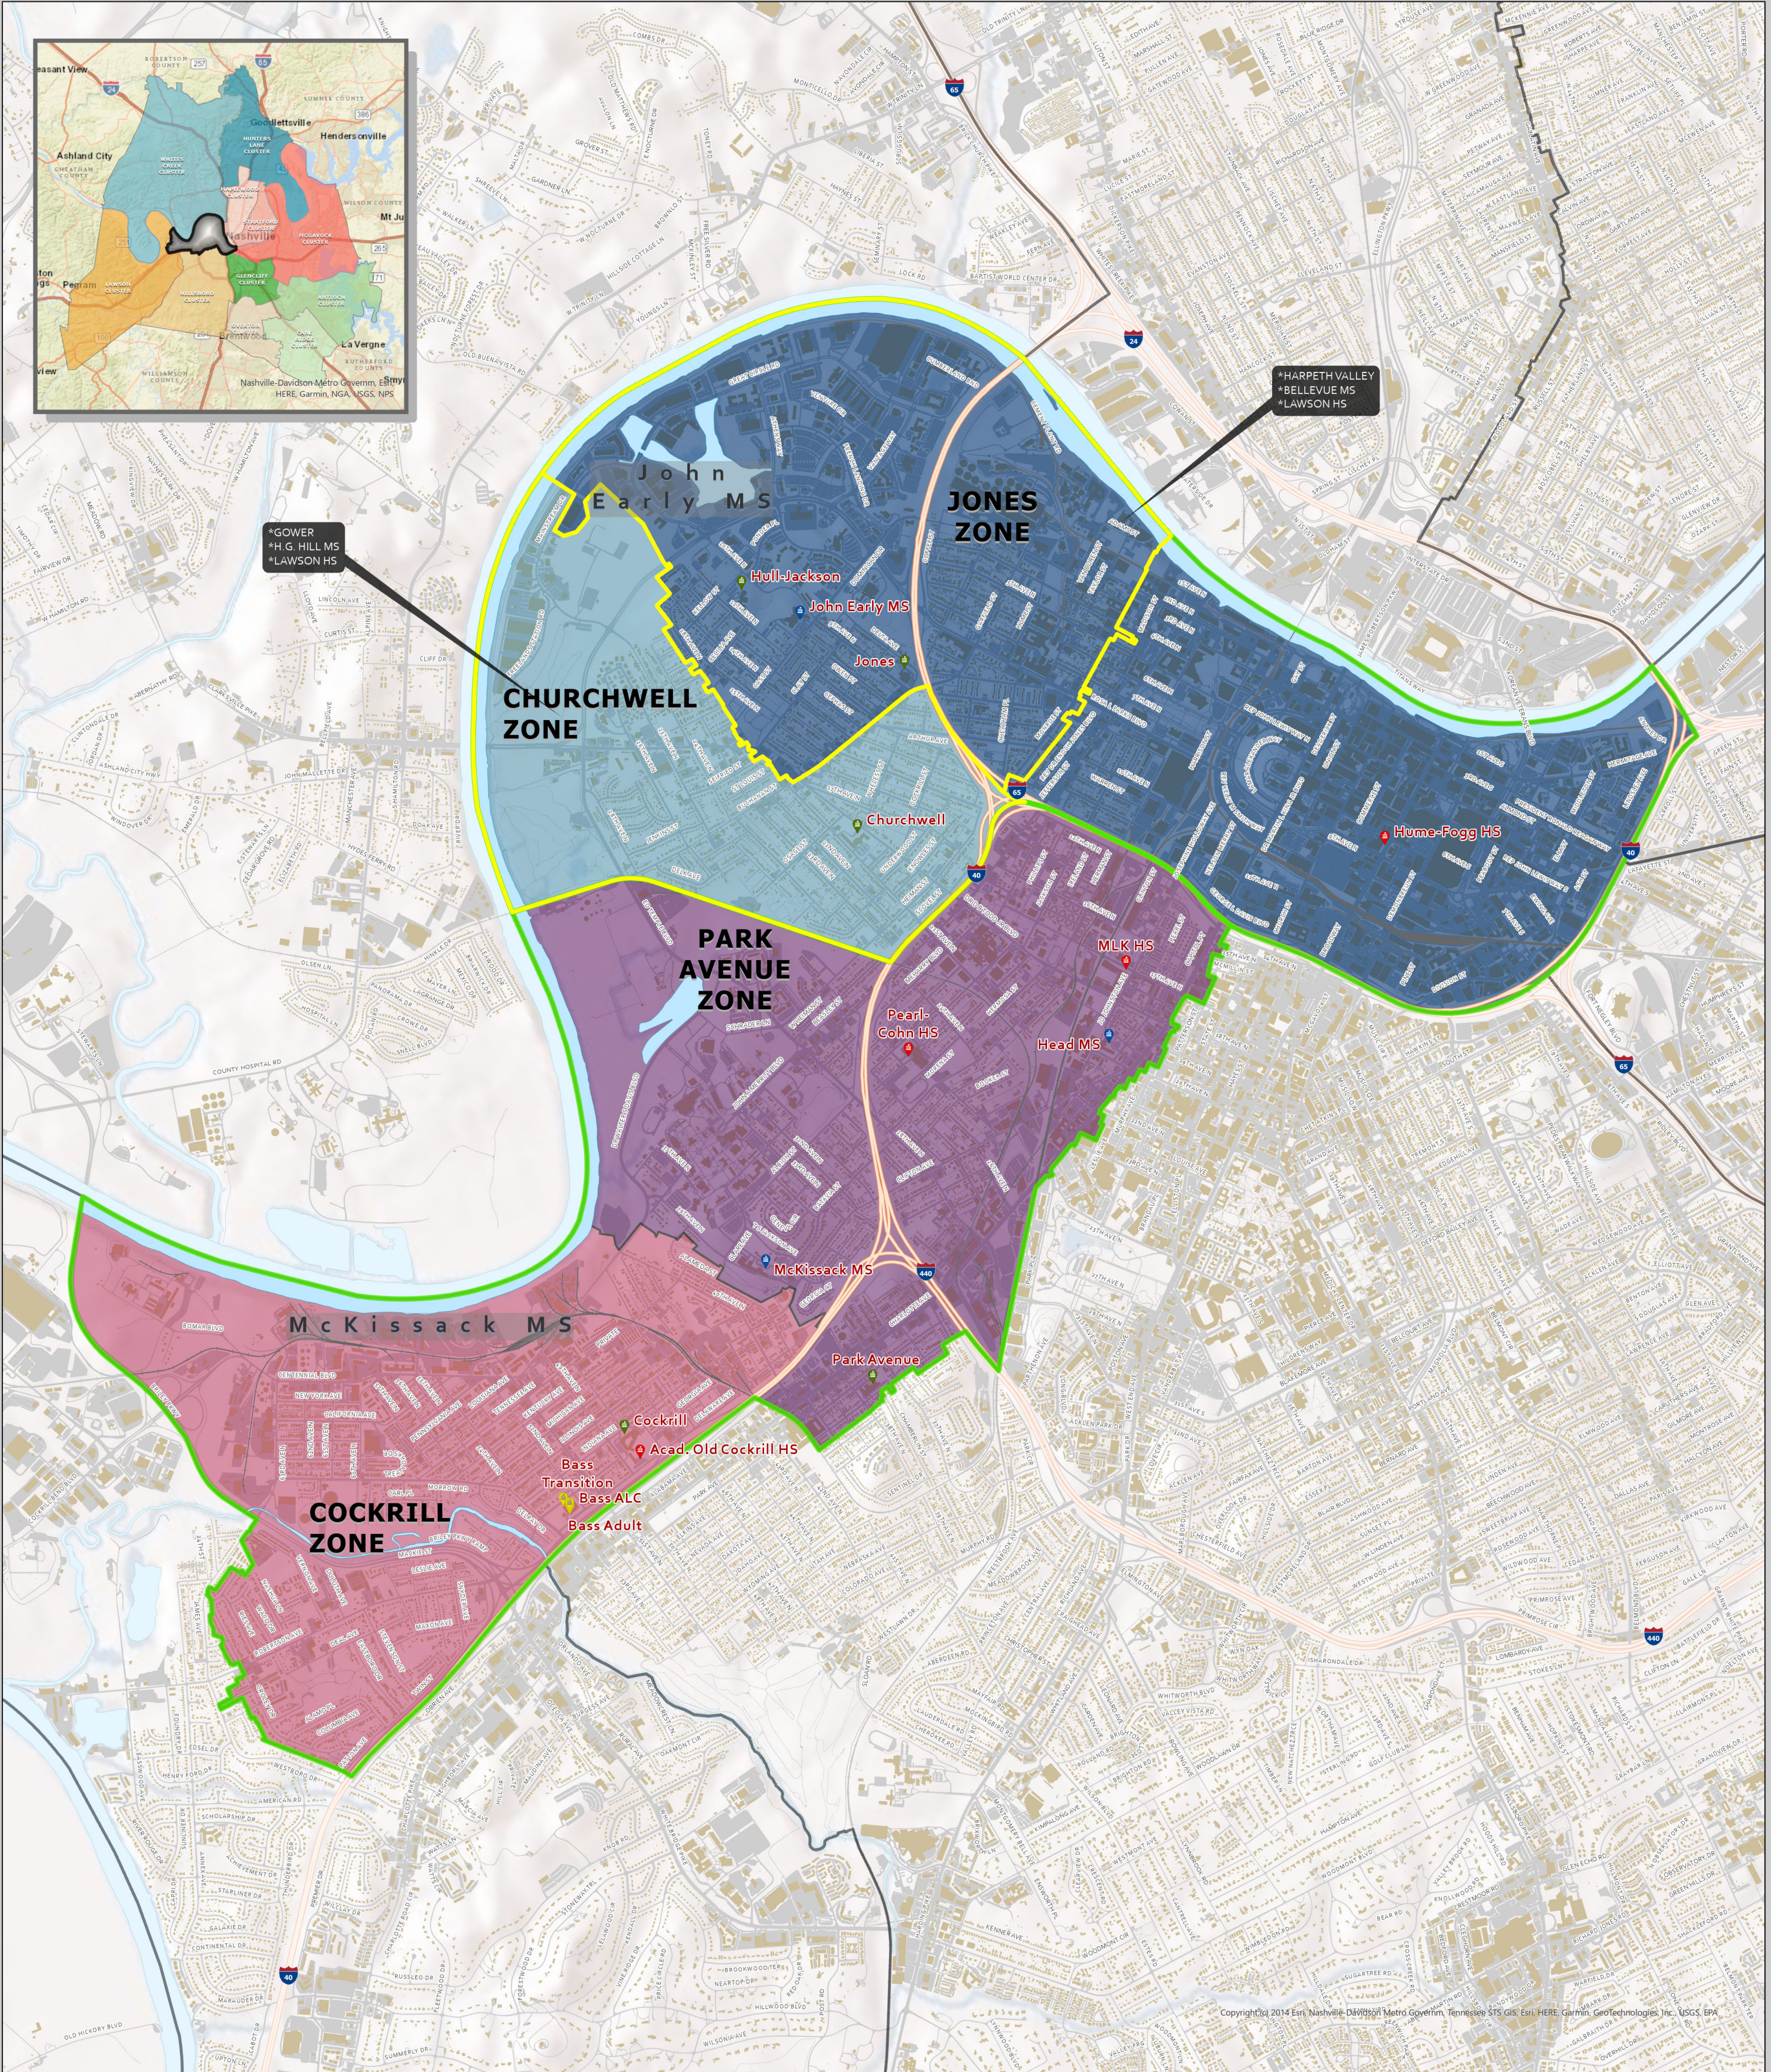

PEARL-COHN CLUSTER

2023-24