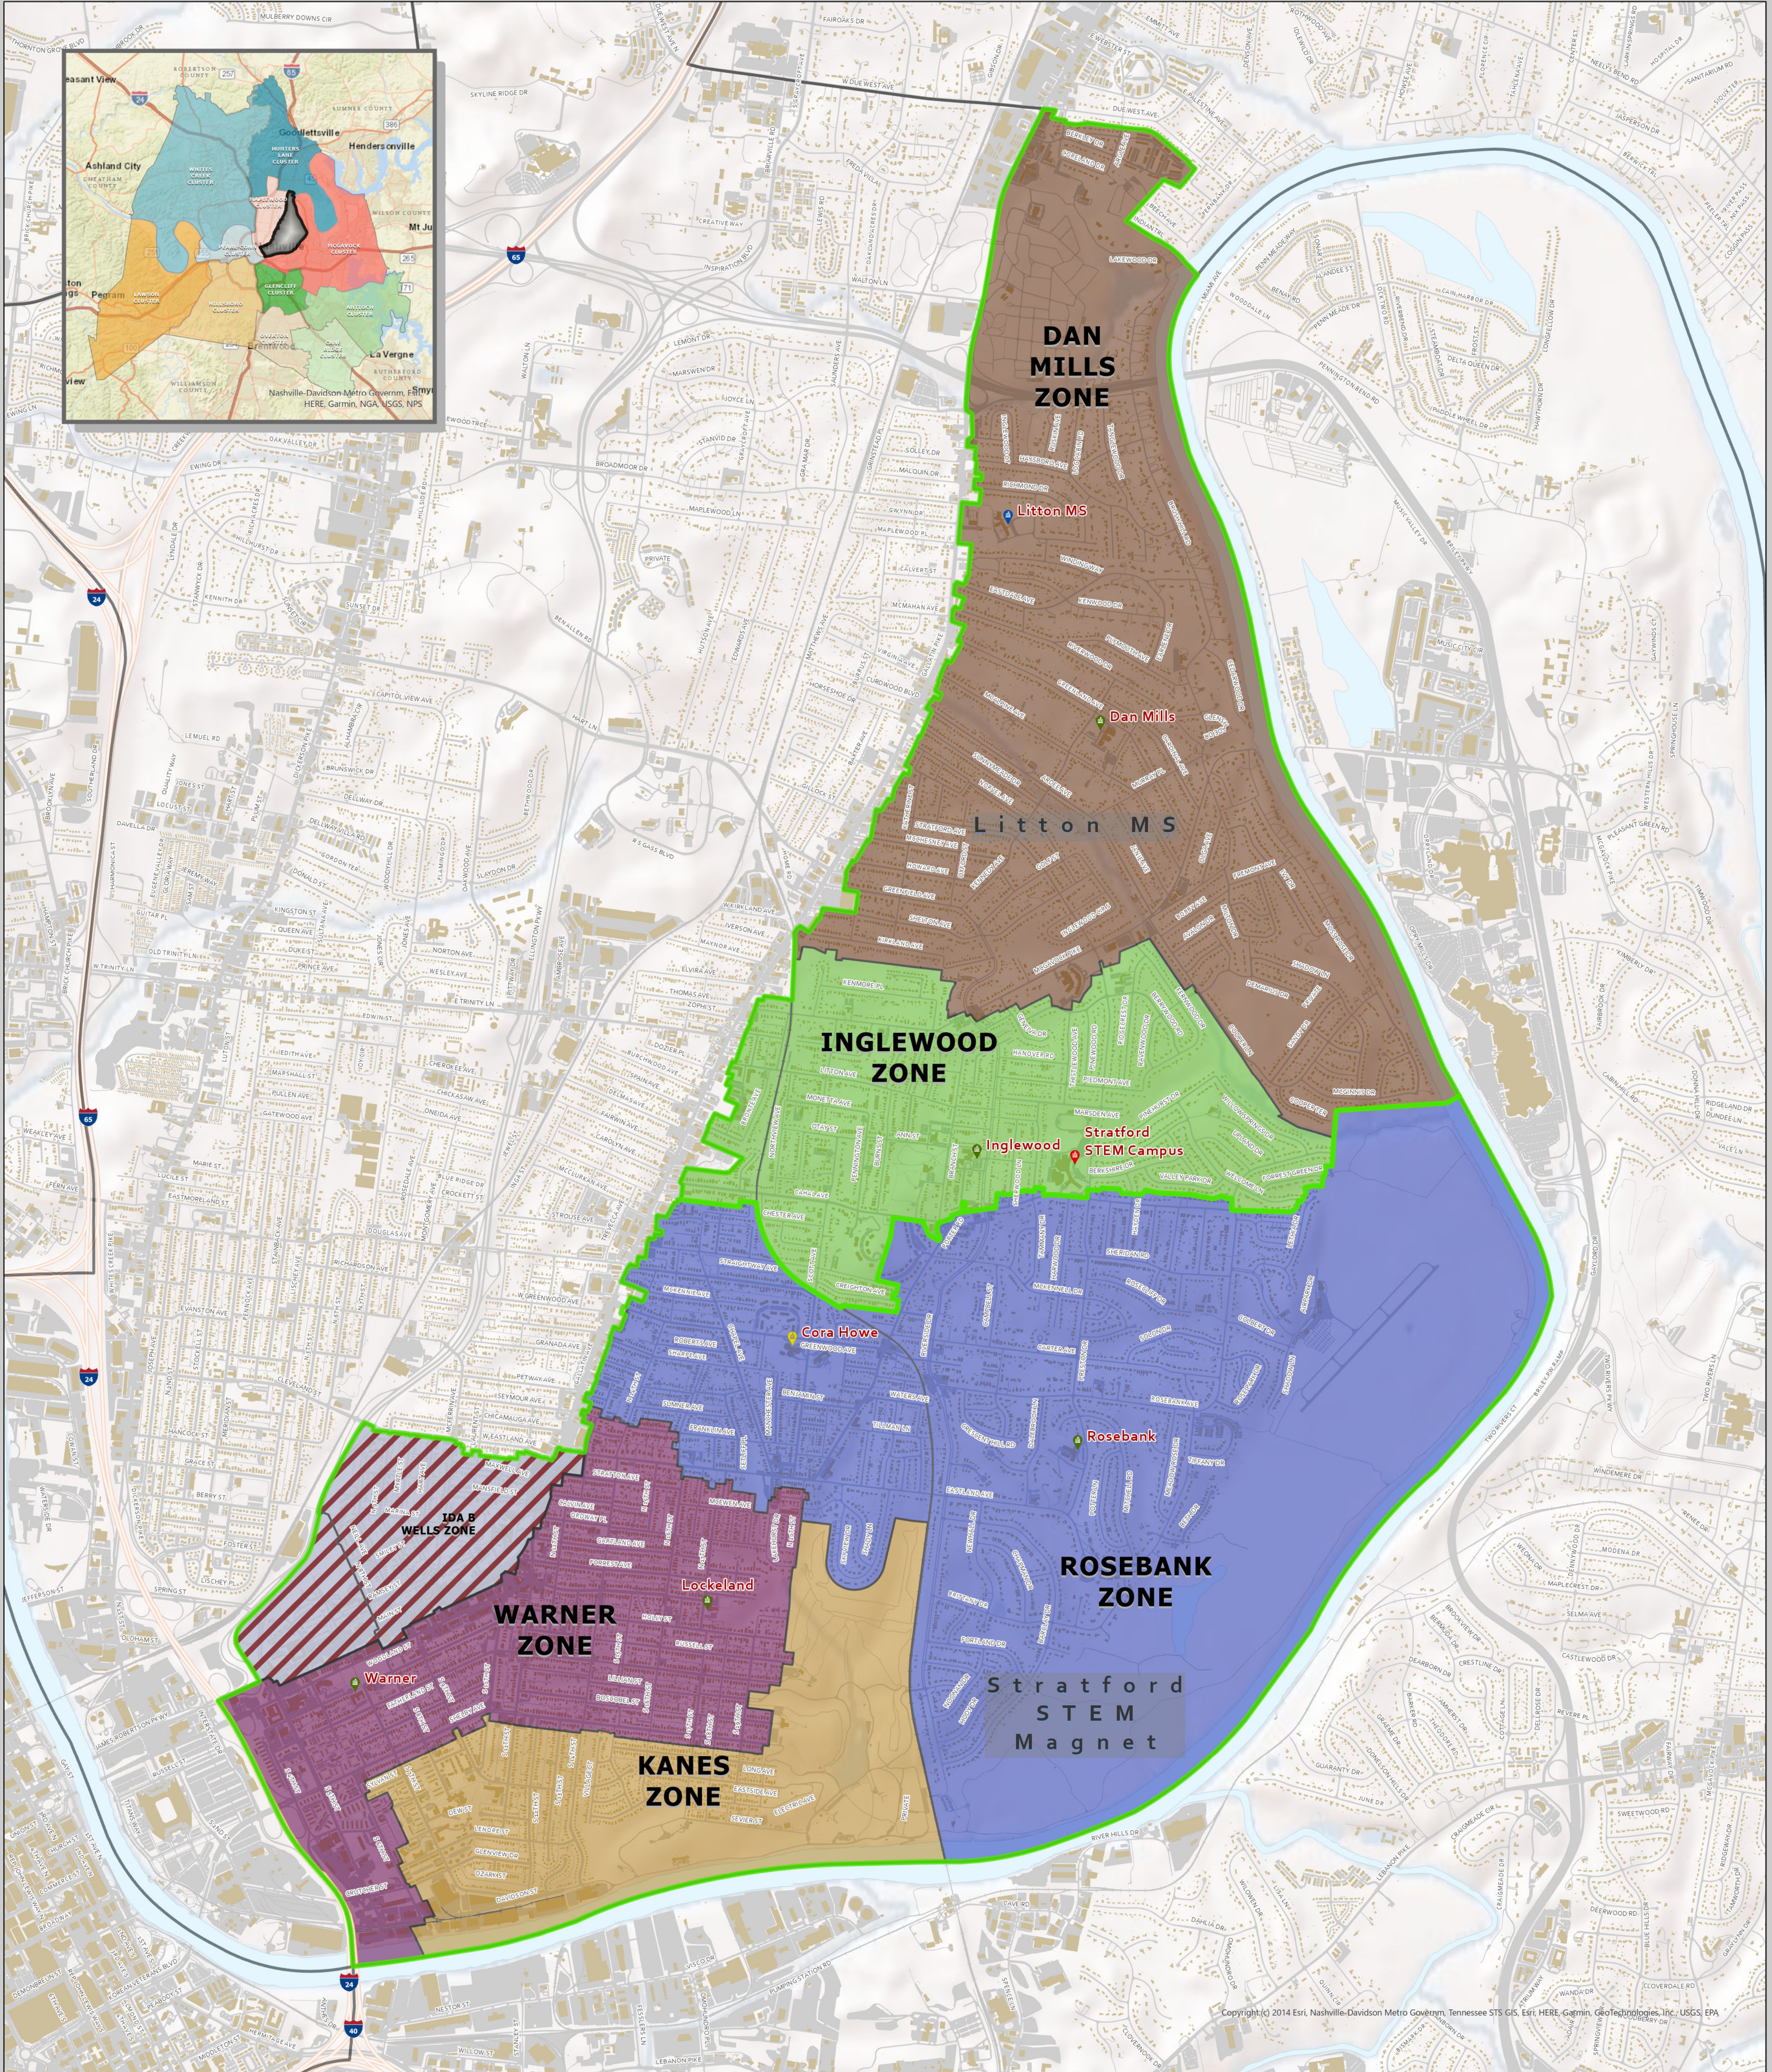

STRATFORD CLUSTER

2023-24