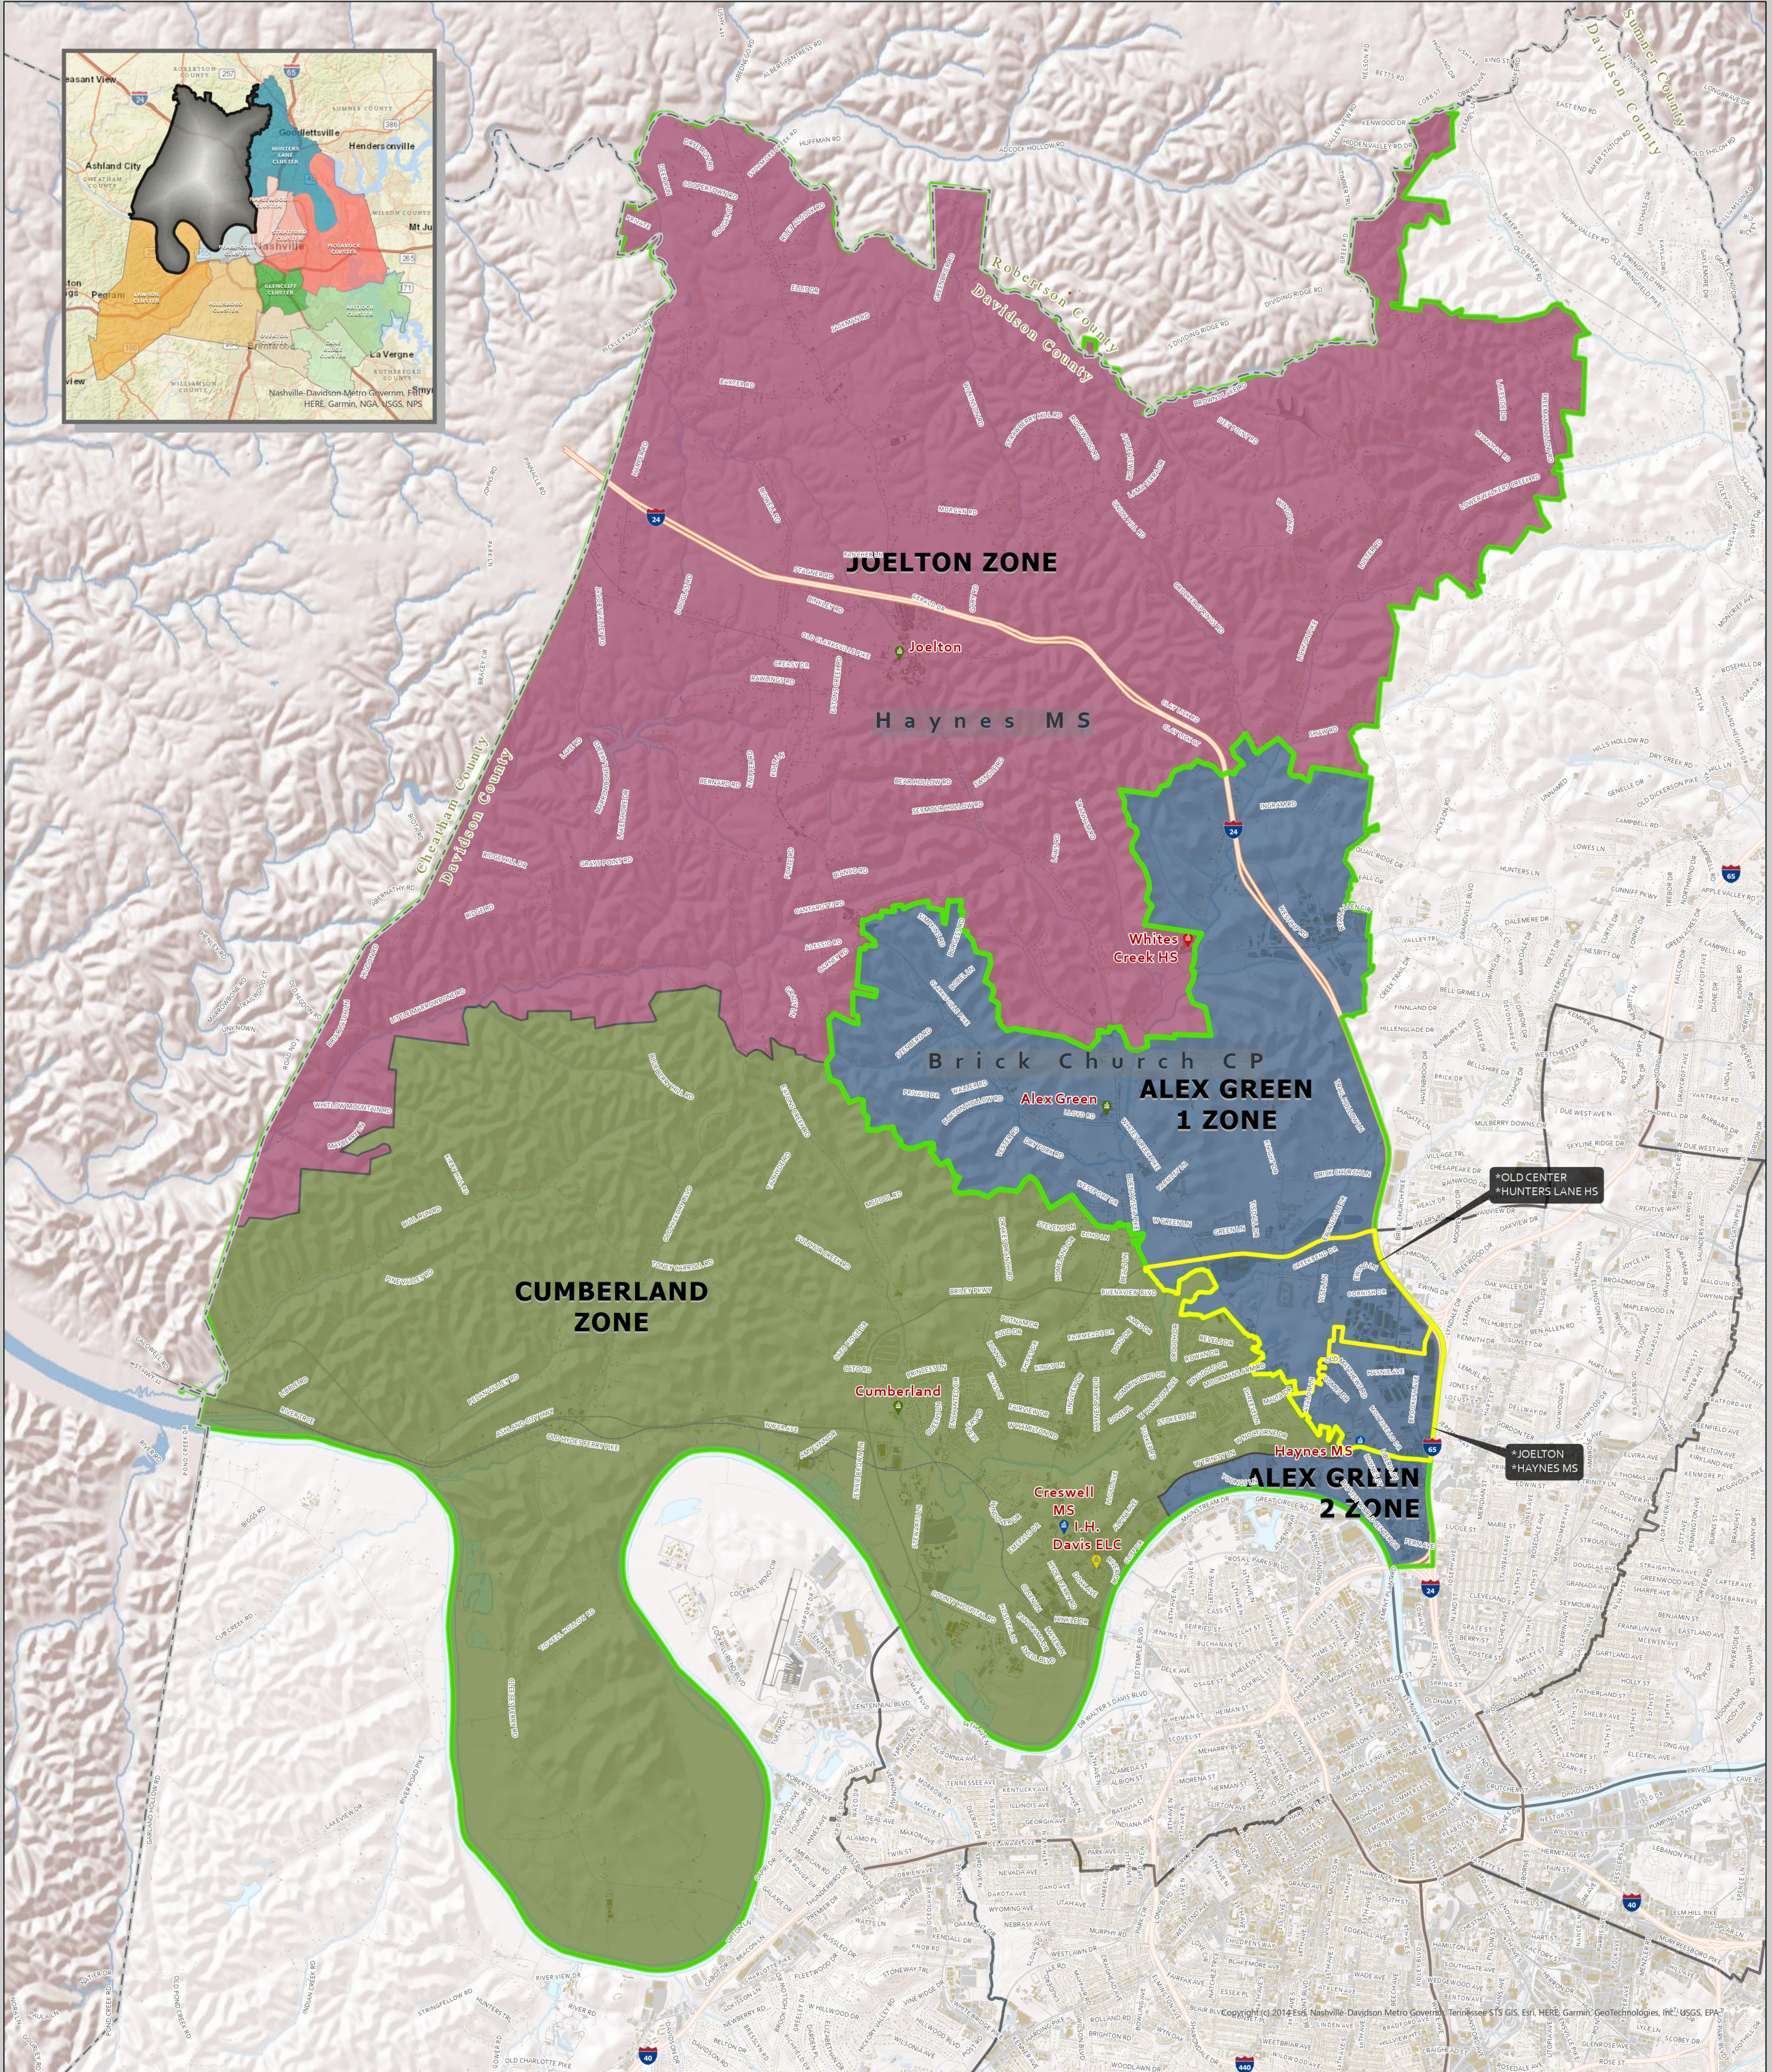

WHITES CREEK CLUSTER

2023-24

WHITES CREEK CLUSTER

Cumberland ES
Joelton ES
Alex Green ES

K-5

Haynes MS

6-8

Whites Creek HS

9-12

Alex Green ES

K-5

Brick Church:
A LEAD Public School

5-8

CHARTER SCHOOLS
KIPP Nashville College Prep ES
KIPP Nashville College Prep

NON-ZONED SCHOOLS
Isaiah T. Creswell Middle School of the Arts
Ivanetta H. Davis Learning Center

SCHOOLS by TIER

- Elementary School
- Middle School
- High School
- Special
- Zoned Option
- Middle School Zone

This map was produced by - MNPS Boundary Planning