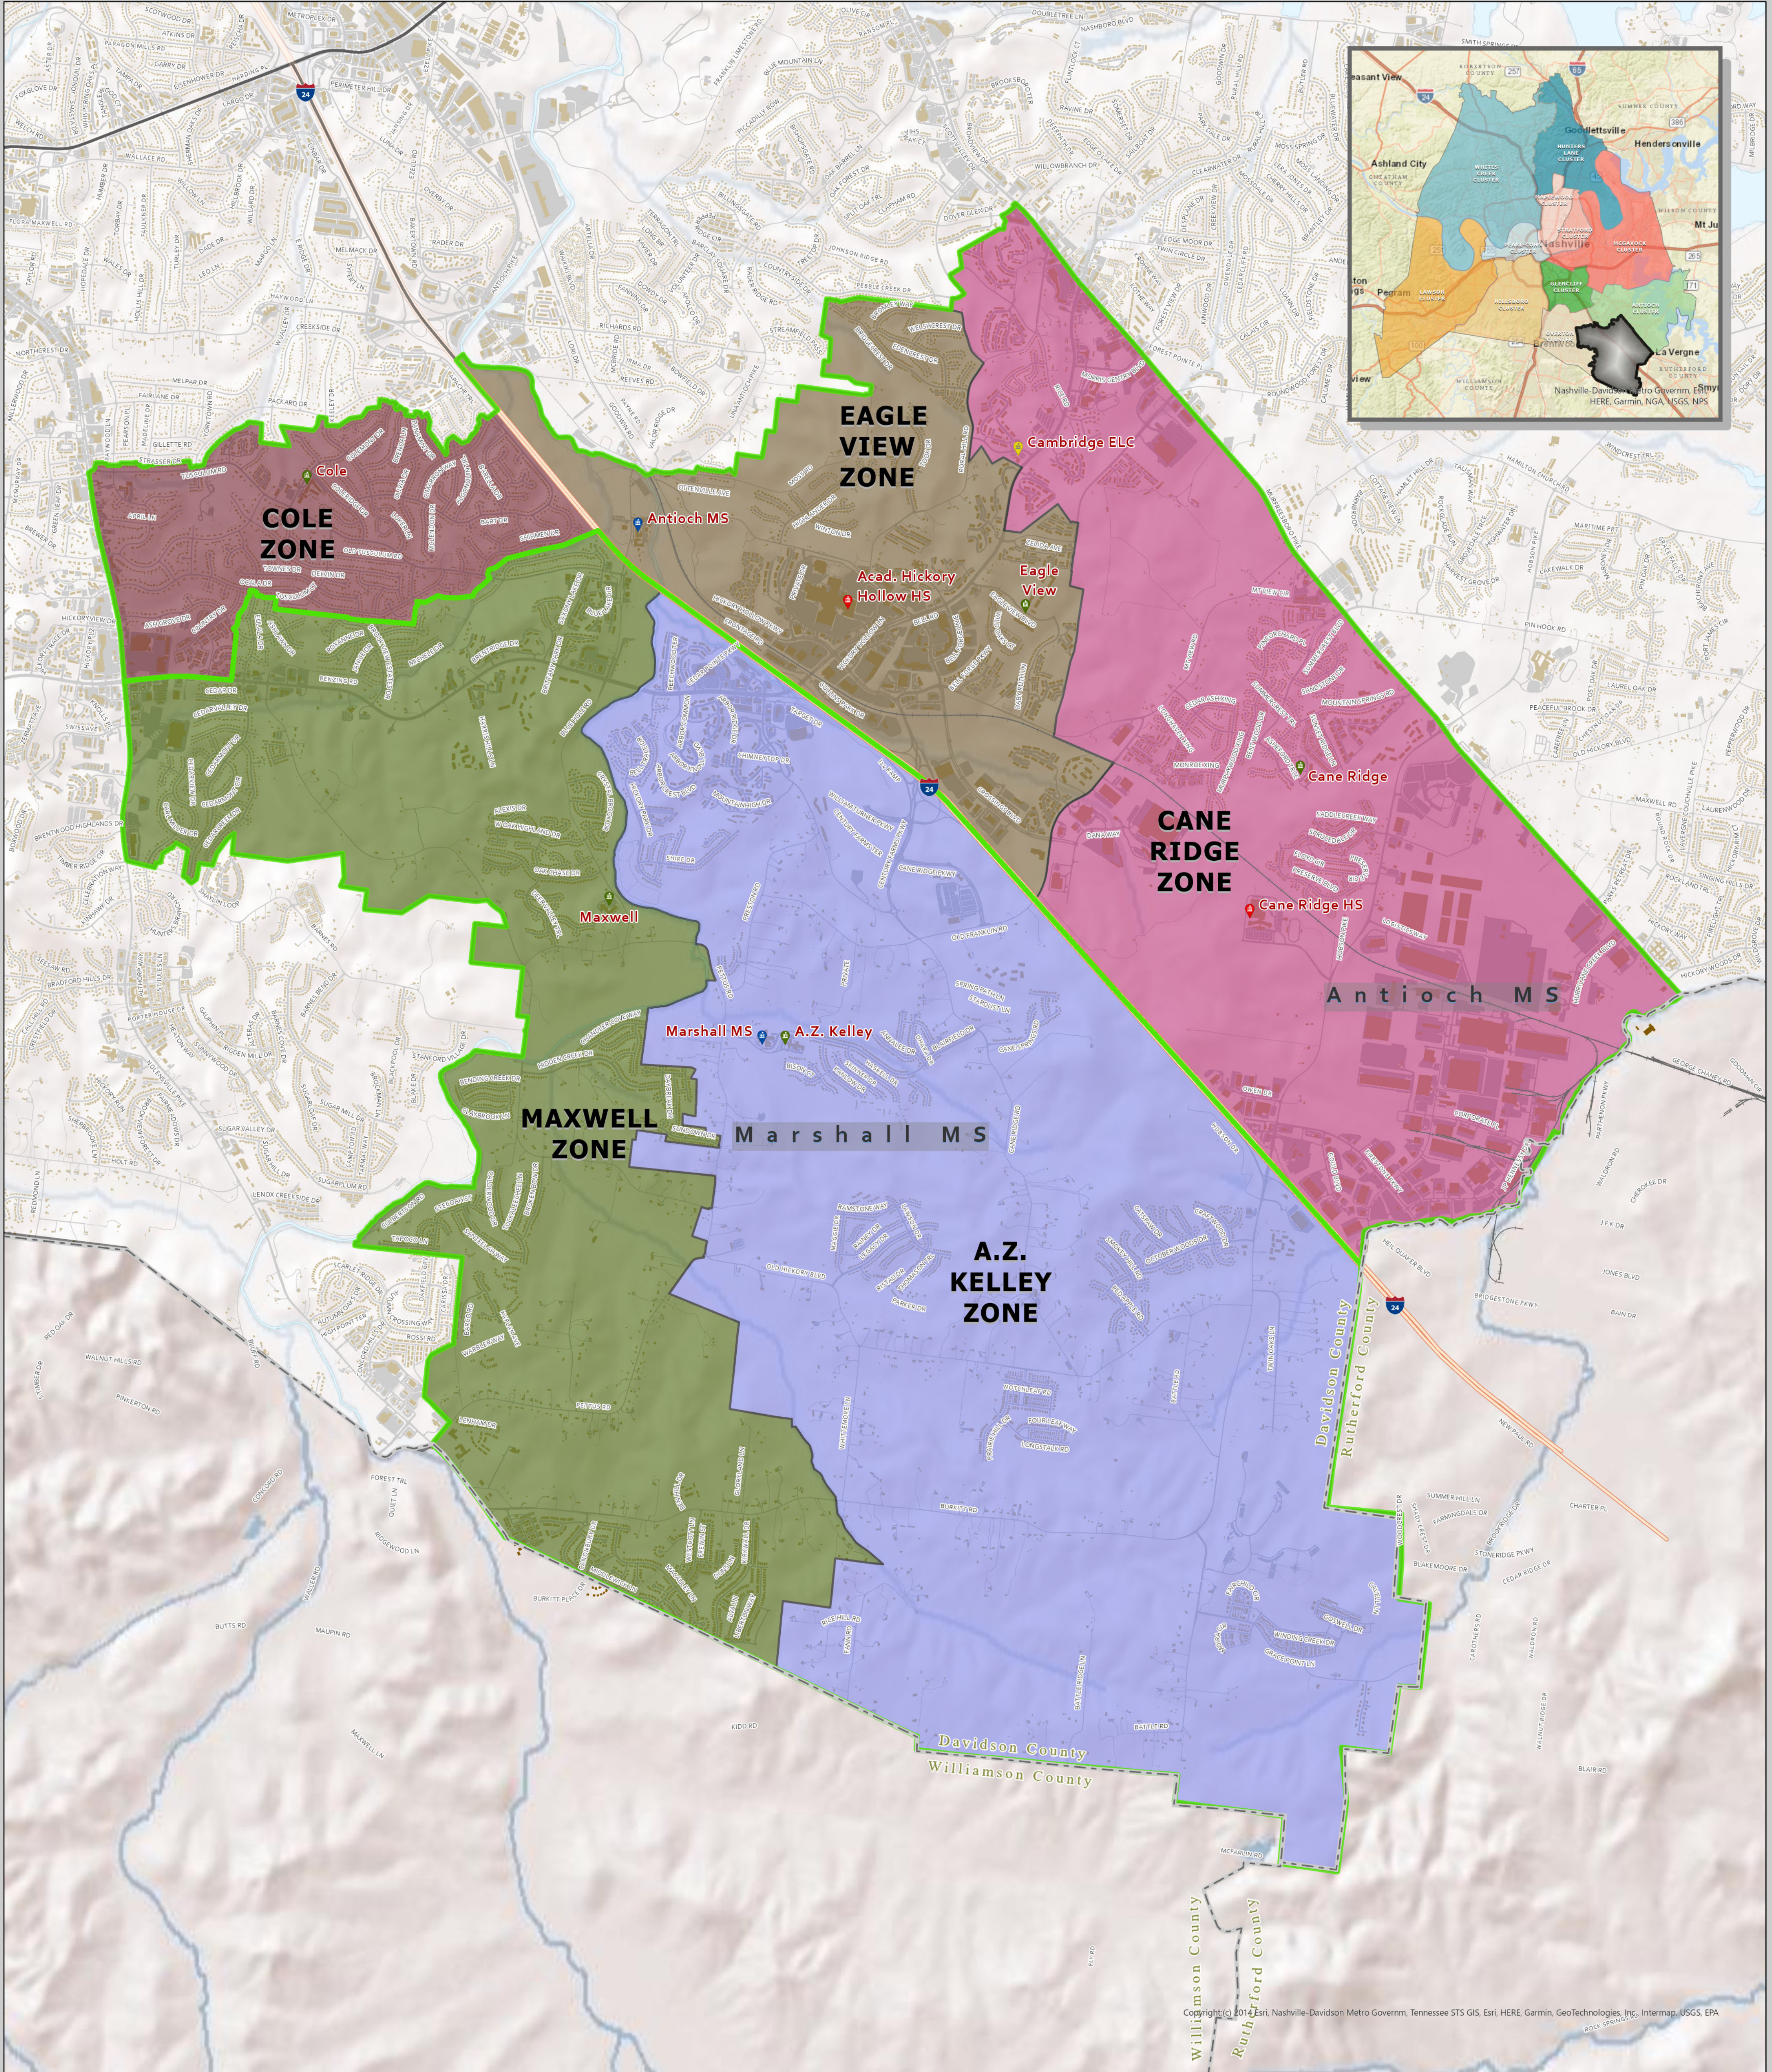

CANE RIDGE CLUSTER

2023-24