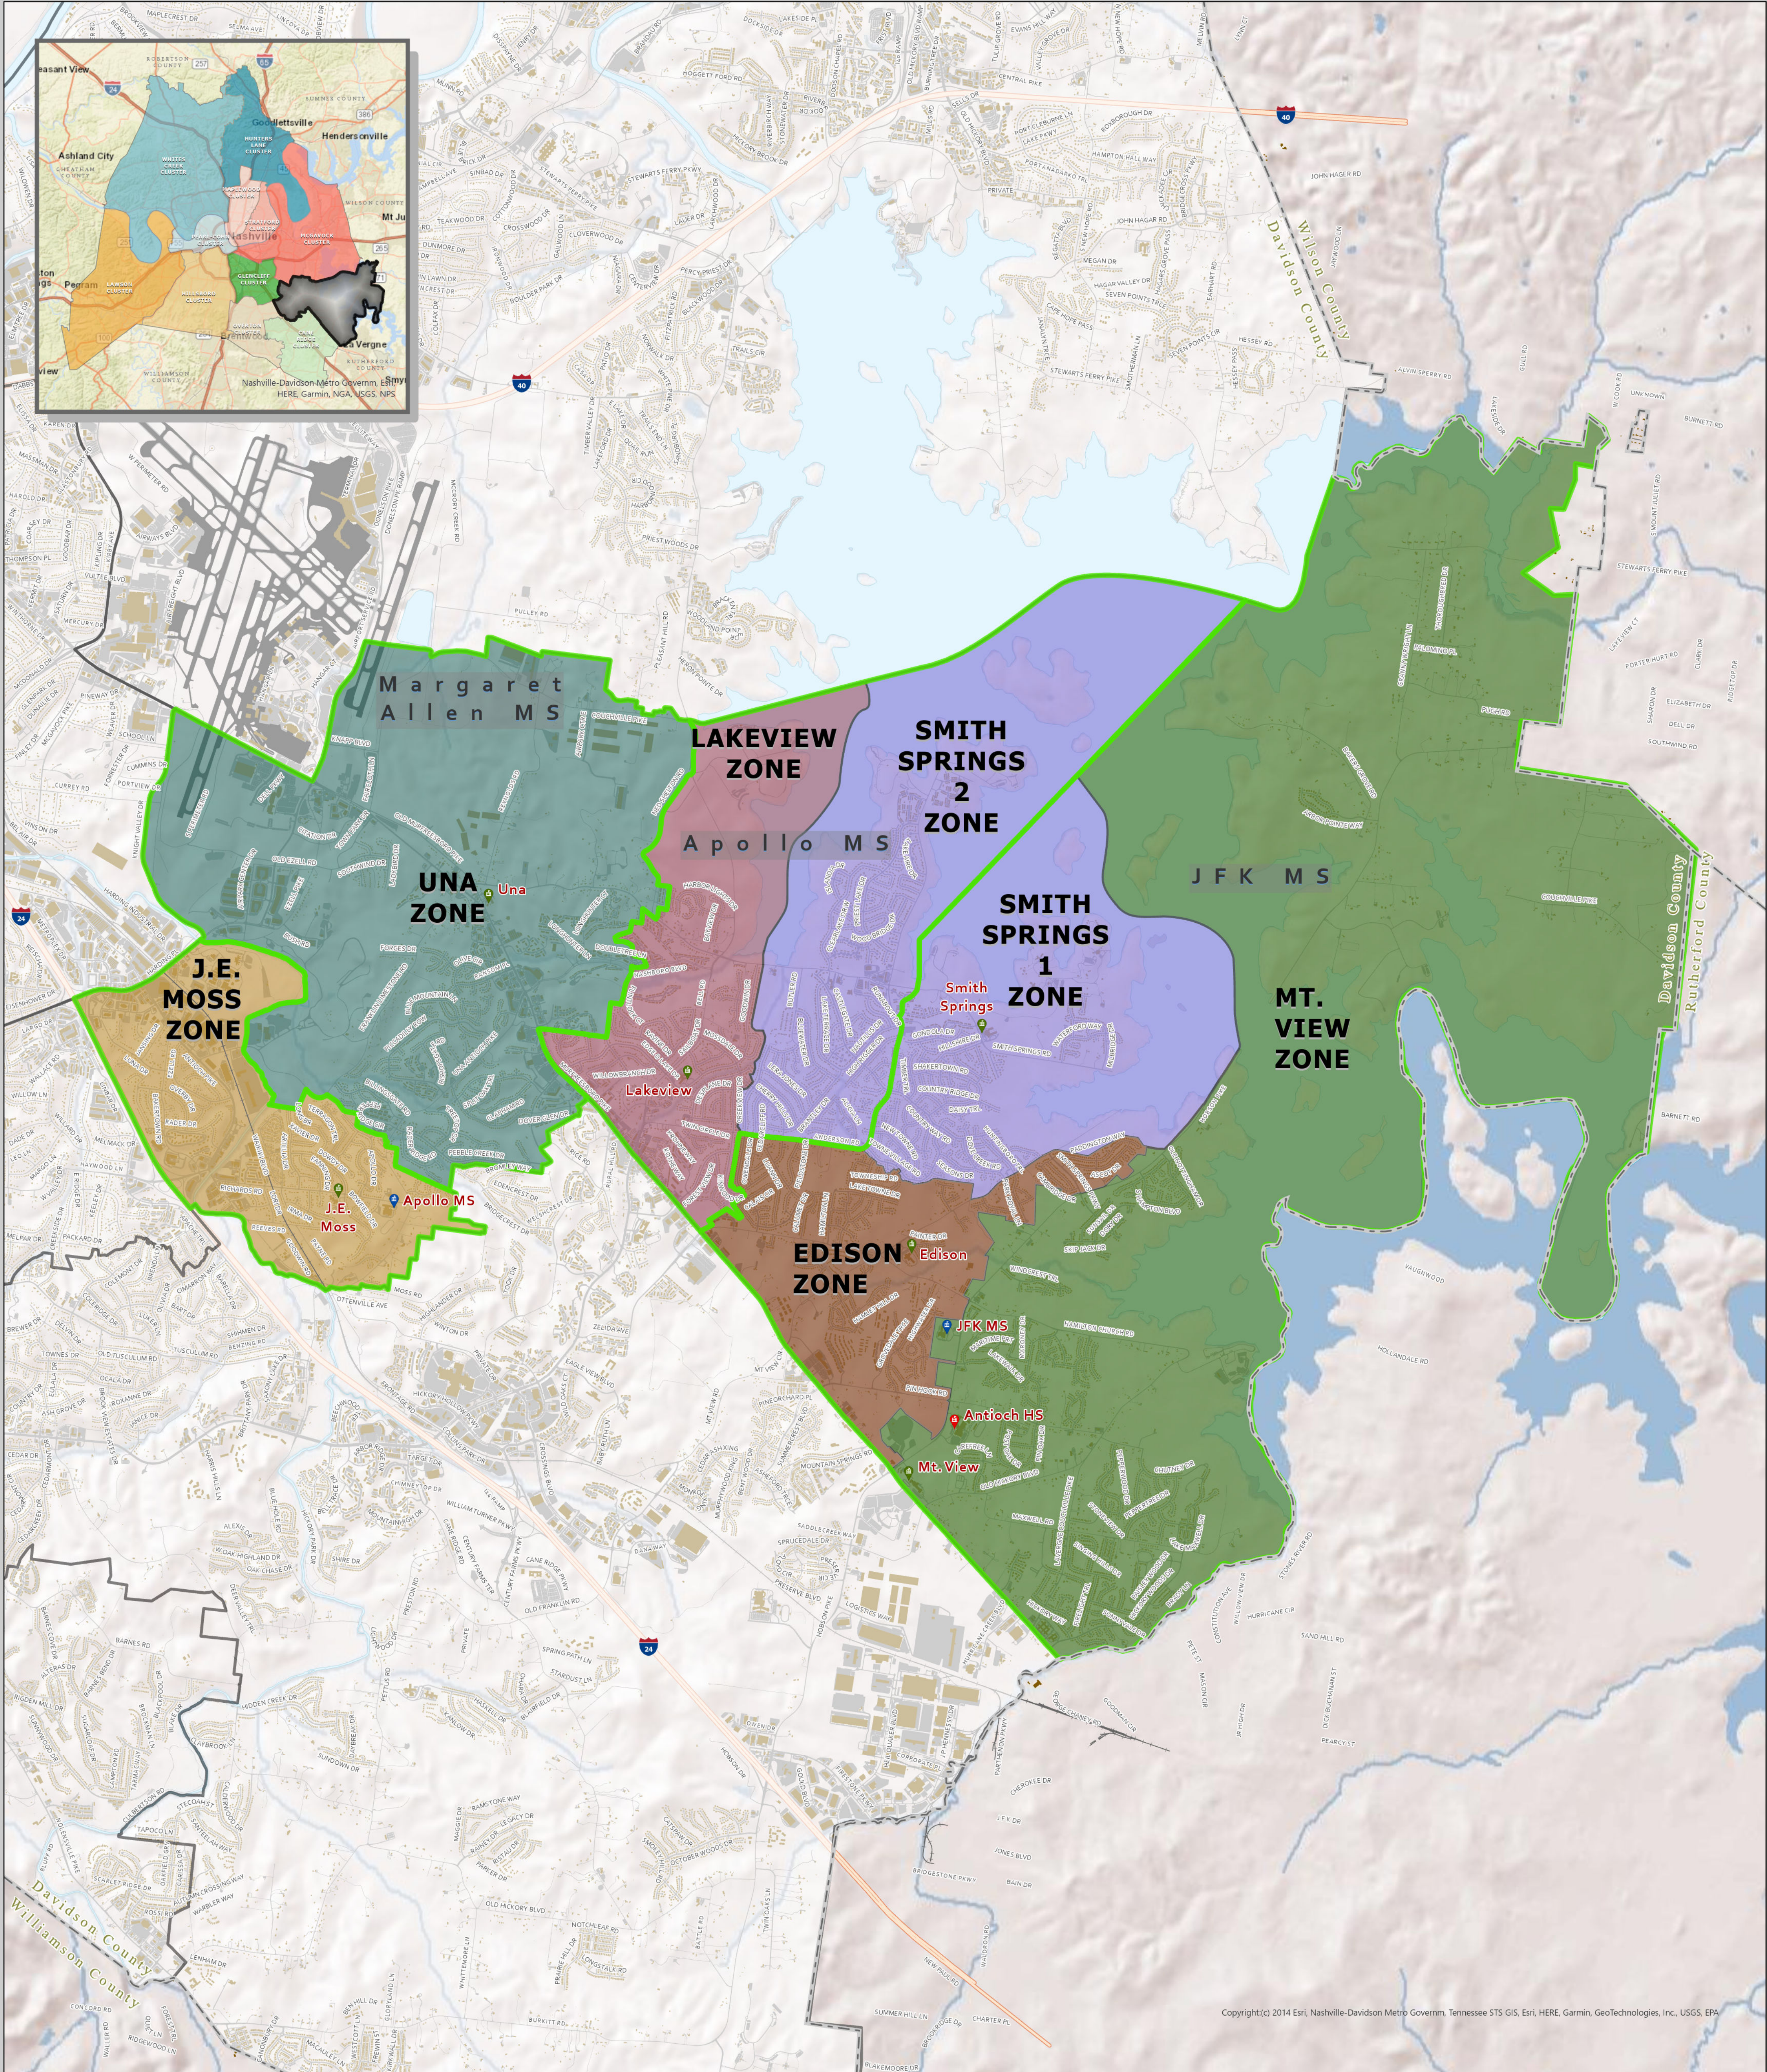

ANTIOCH CLUSTER

2023-24