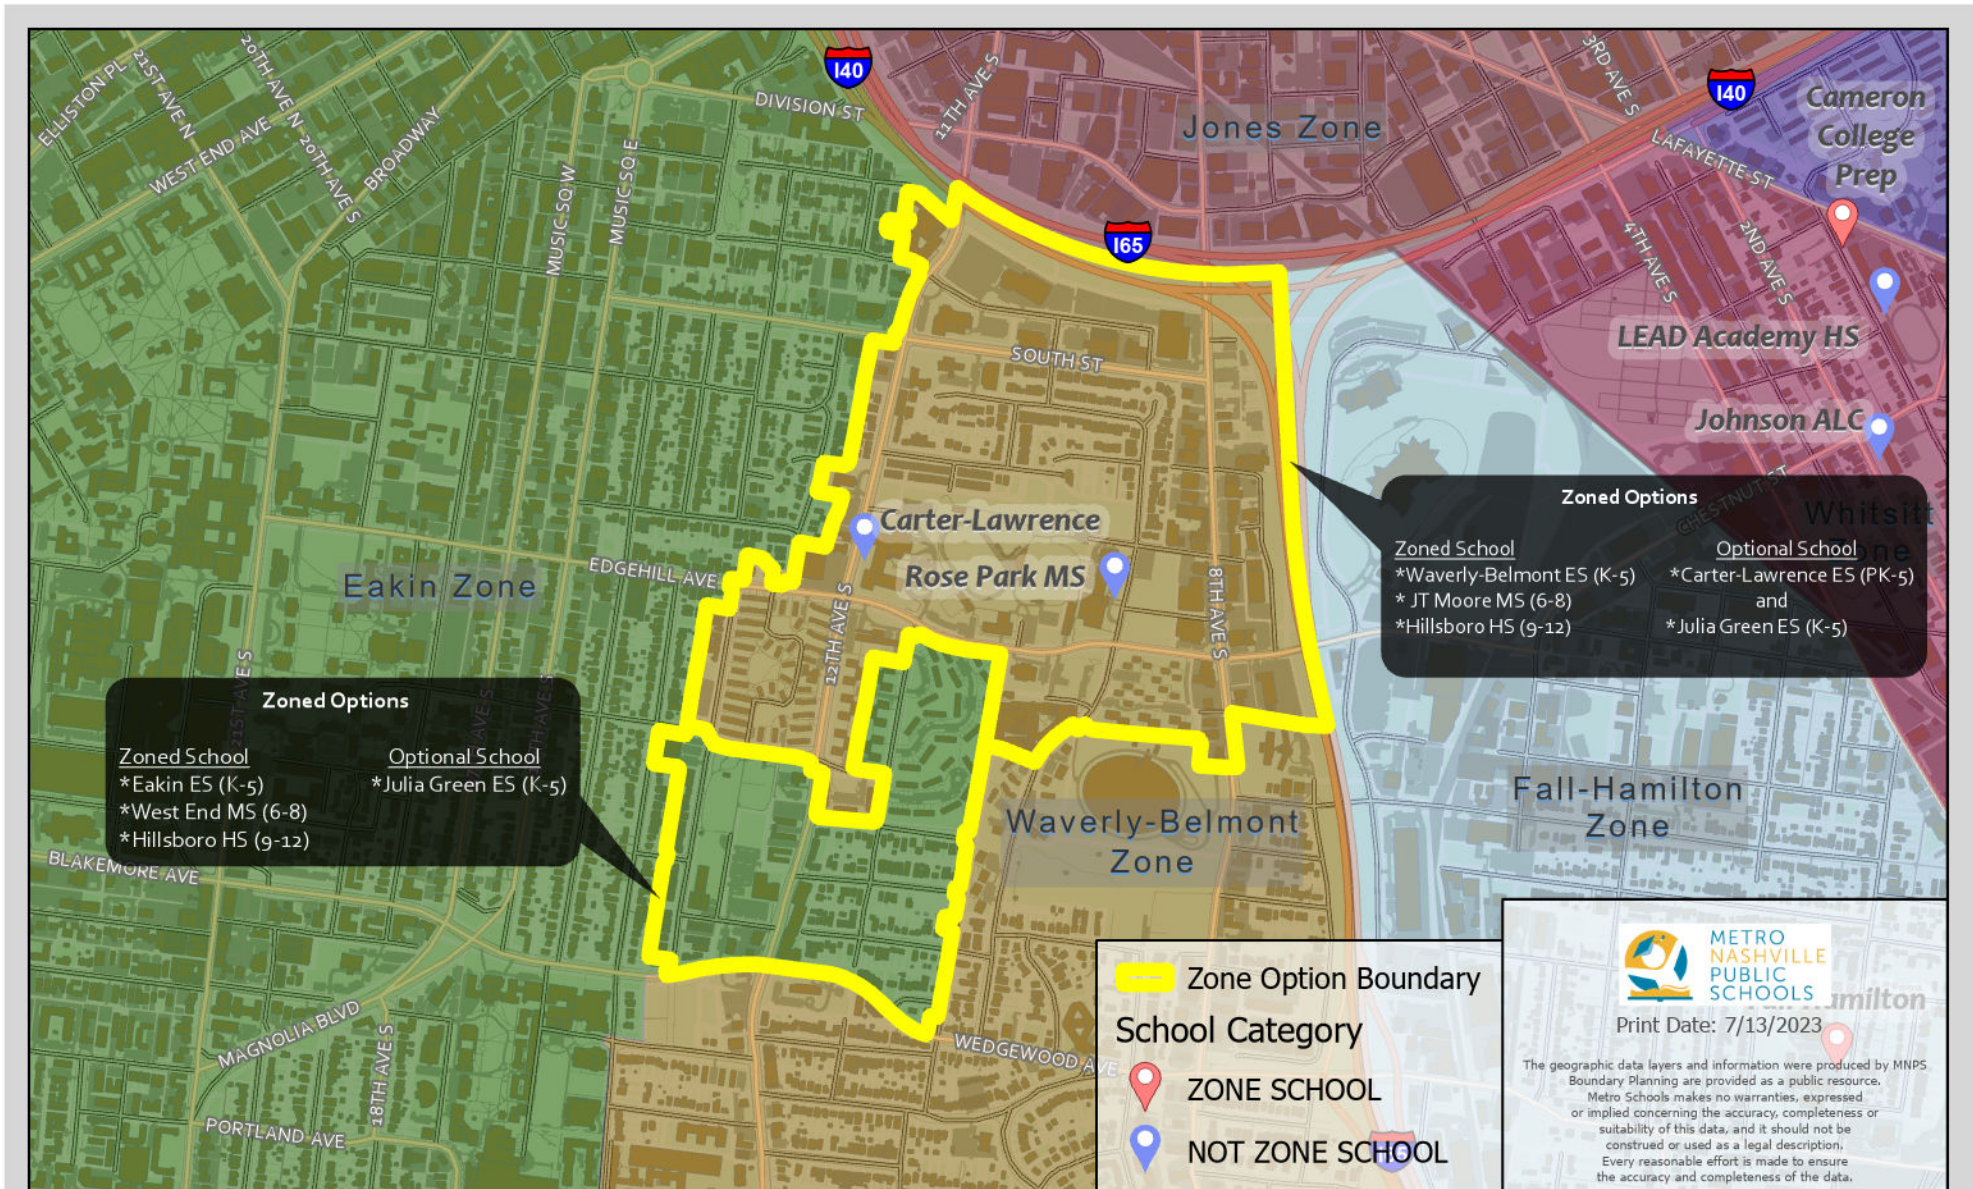

ZONED OPTIONS: Hillsboro Cluster

Use this map to identify the ZONED School and ZONED Option school for your address. Then write your selection on the front side of this application in the space provided. Additional details can be found using our Zone Finder look-up to confirm your Options by Address: <https://zonefinder.mnps.org/zonefinder/GetStreetAddress.aspx>

METRO NASHVILLE PUBLIC SCHOOLS

Print Date: 7/13/2023

The geographic data layers and information were produced by MNPS. Boundary Planning are provided as a public resource. Metro Schools makes no warranties, expressed or implied concerning the accuracy, completeness or suitability of this data, and it should not be construed or used as a legal description. Every reasonable effort is made to ensure the accuracy and completeness of the data.